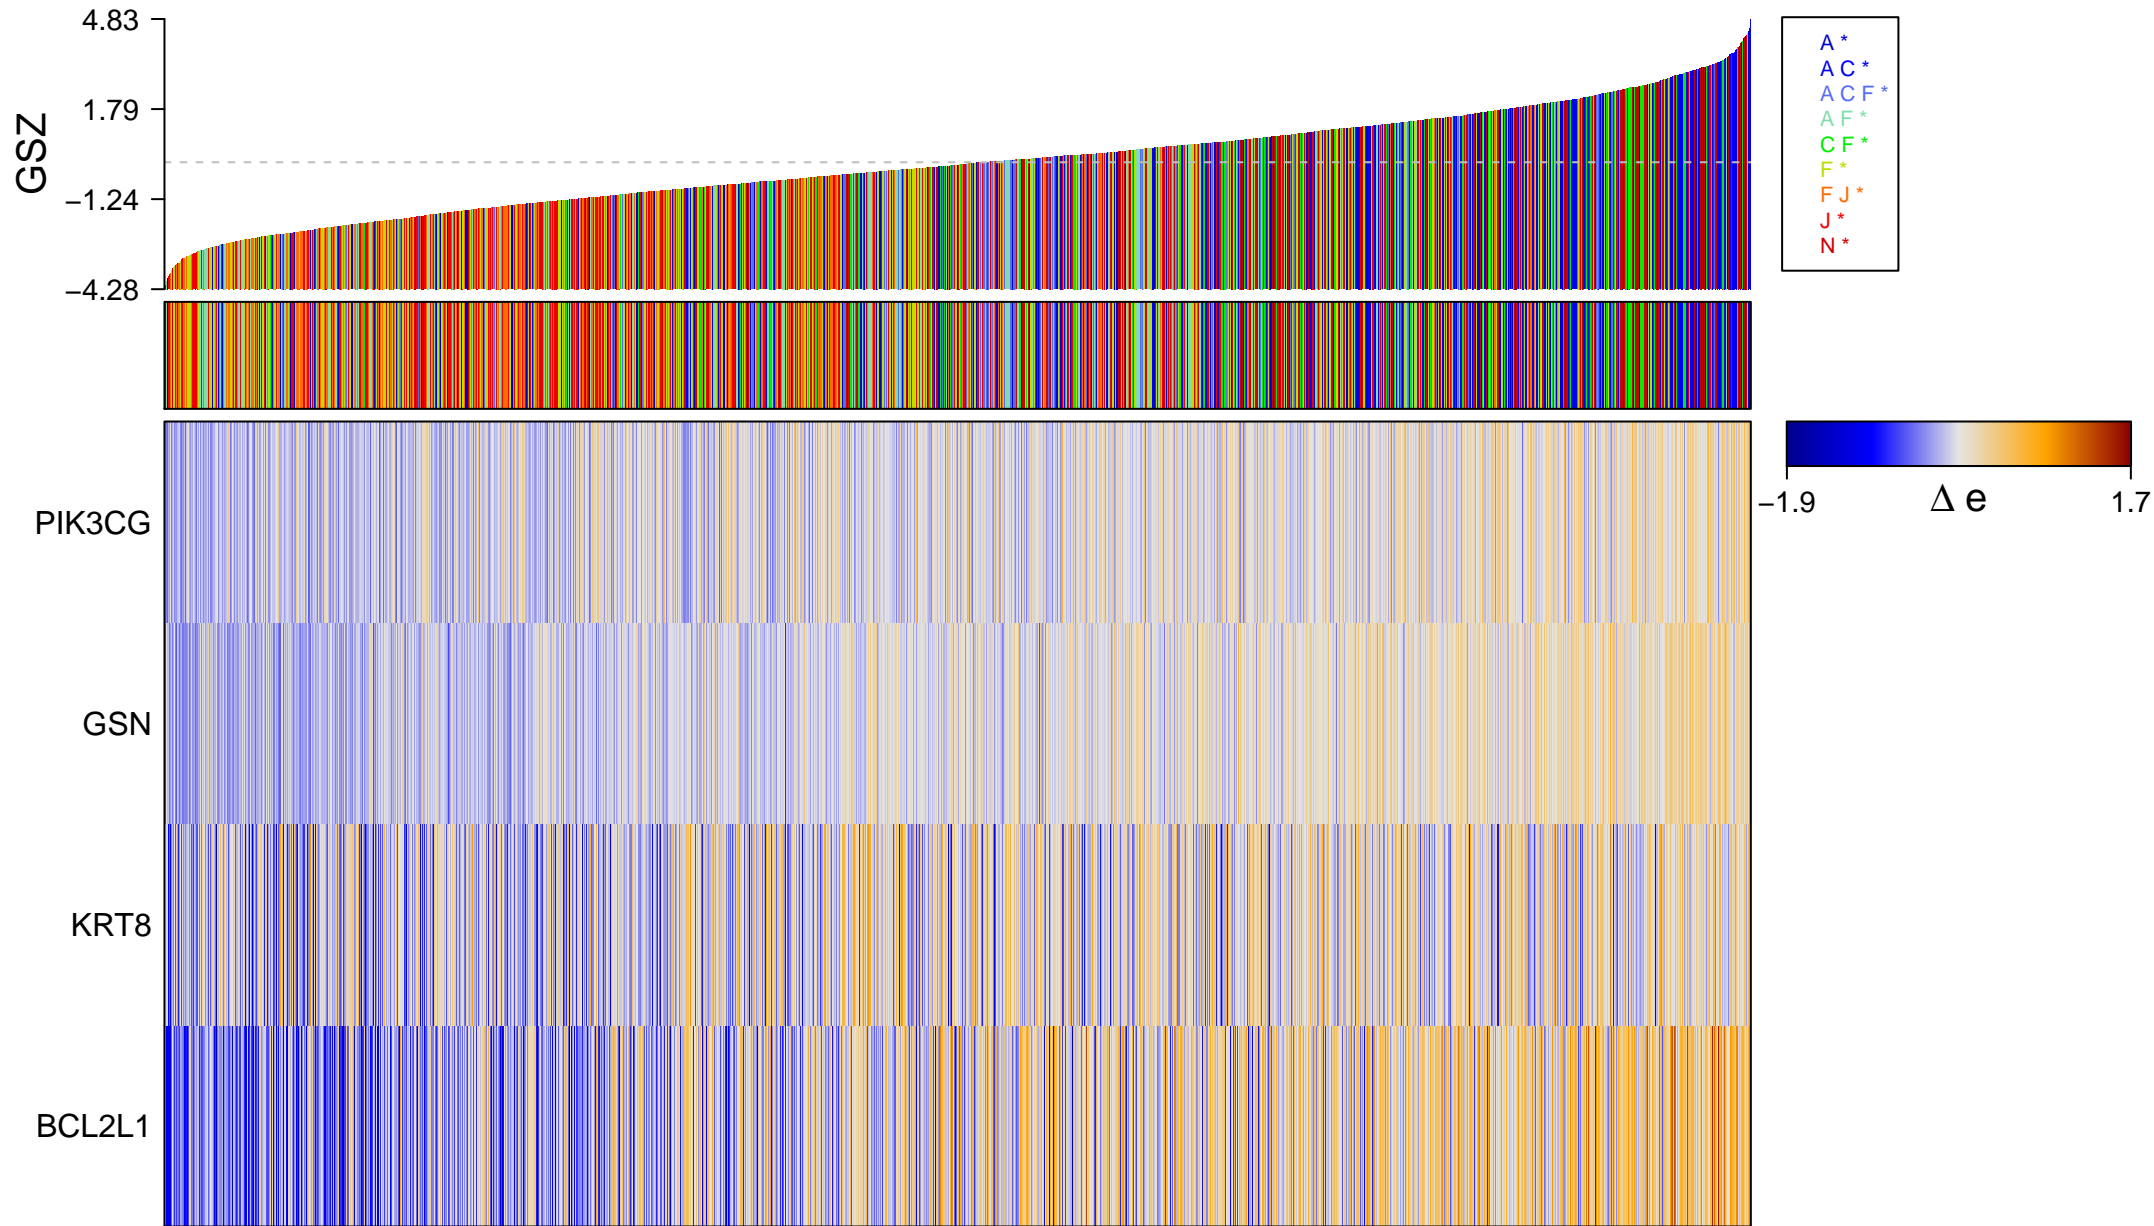

# hepatocyte apoptotic process

# hepatocyte apoptotic process

■ on  
■ -  
□ off