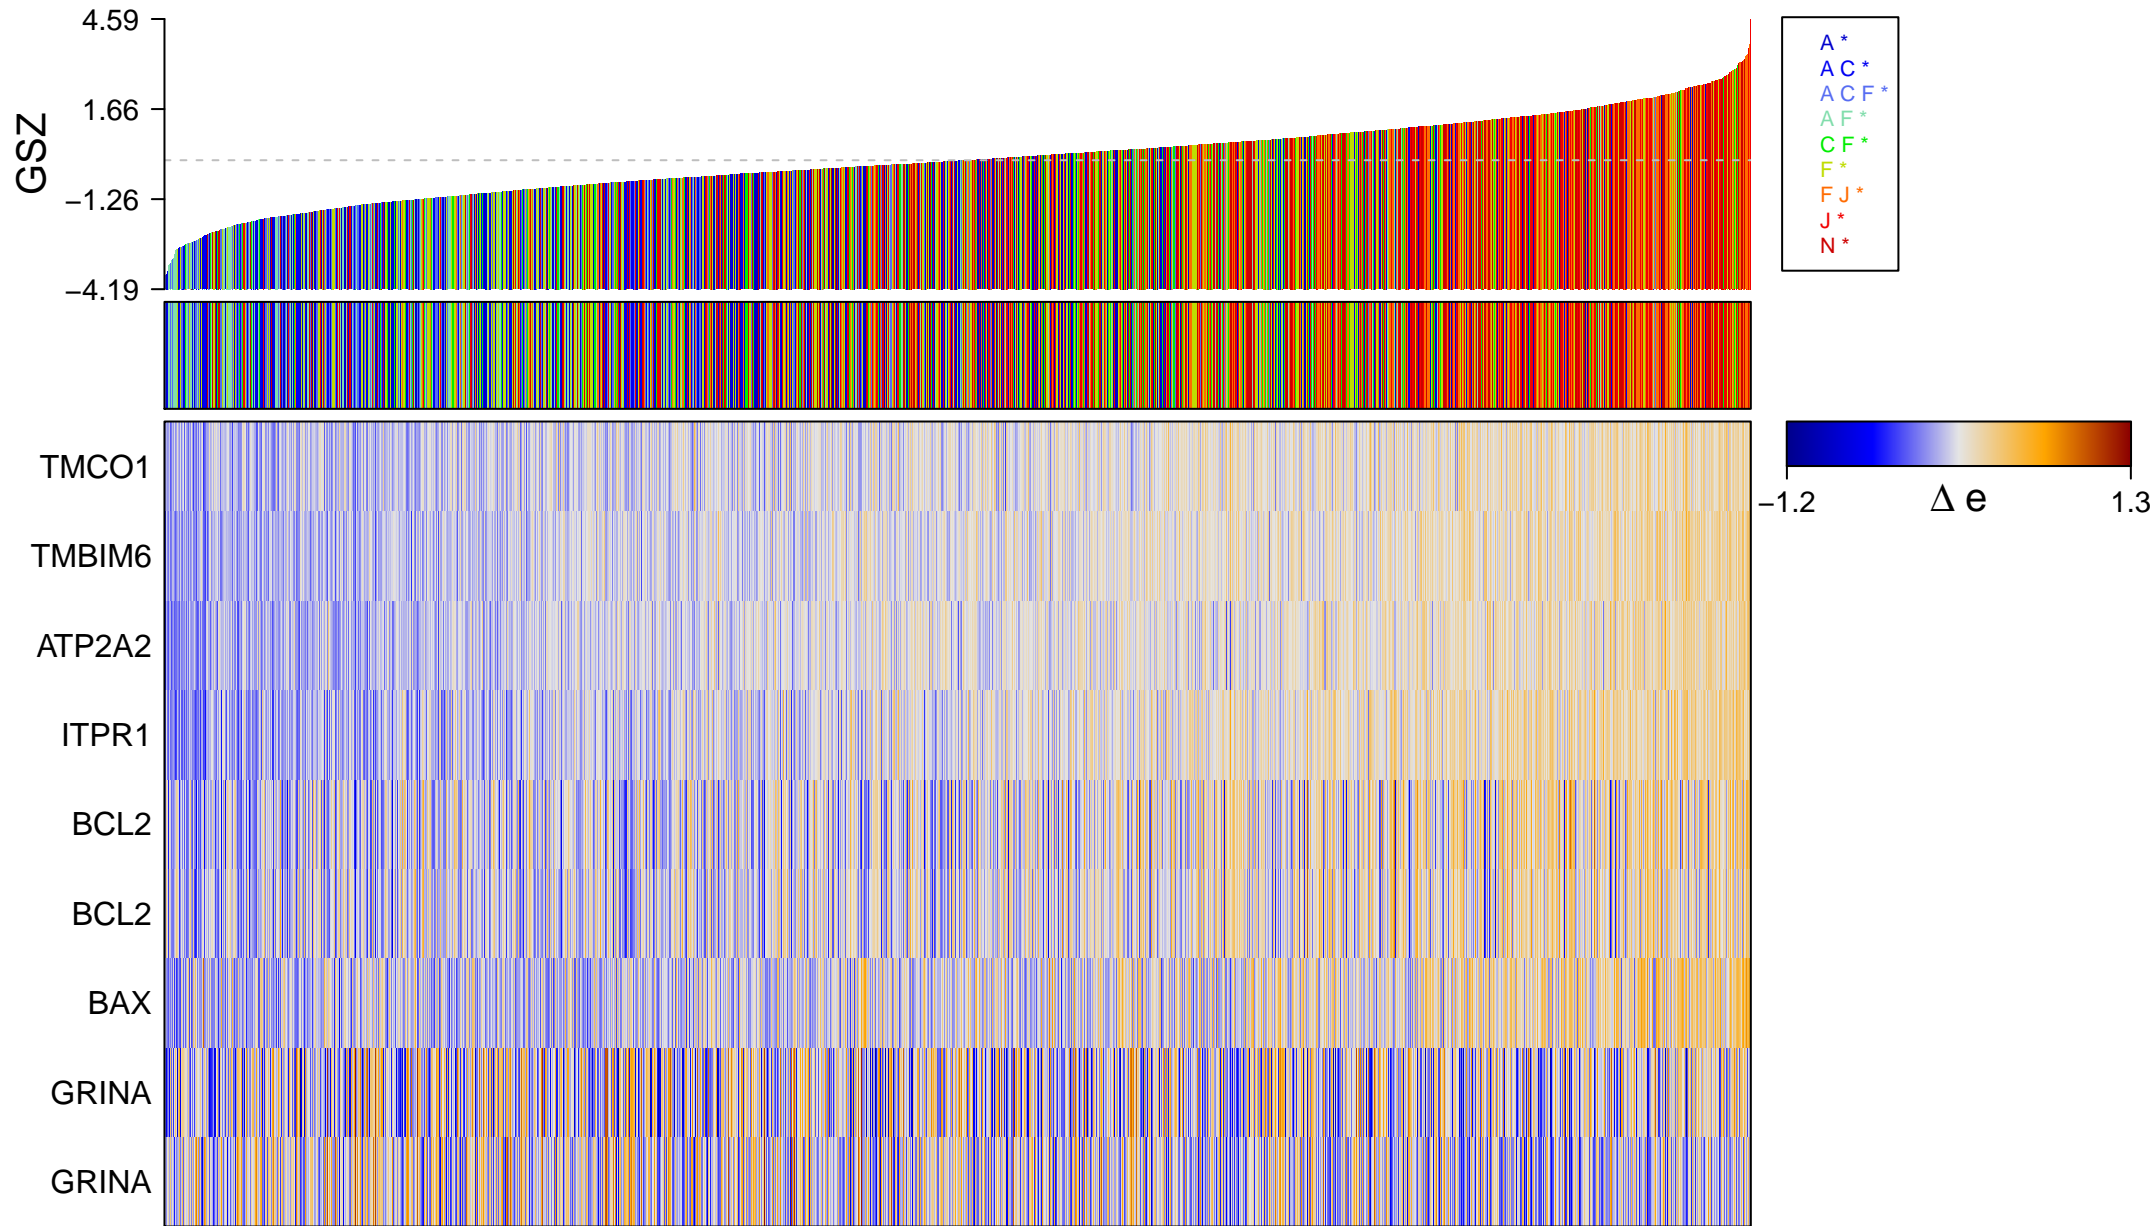

# endoplasmic reticulum calcium ion homeostasis