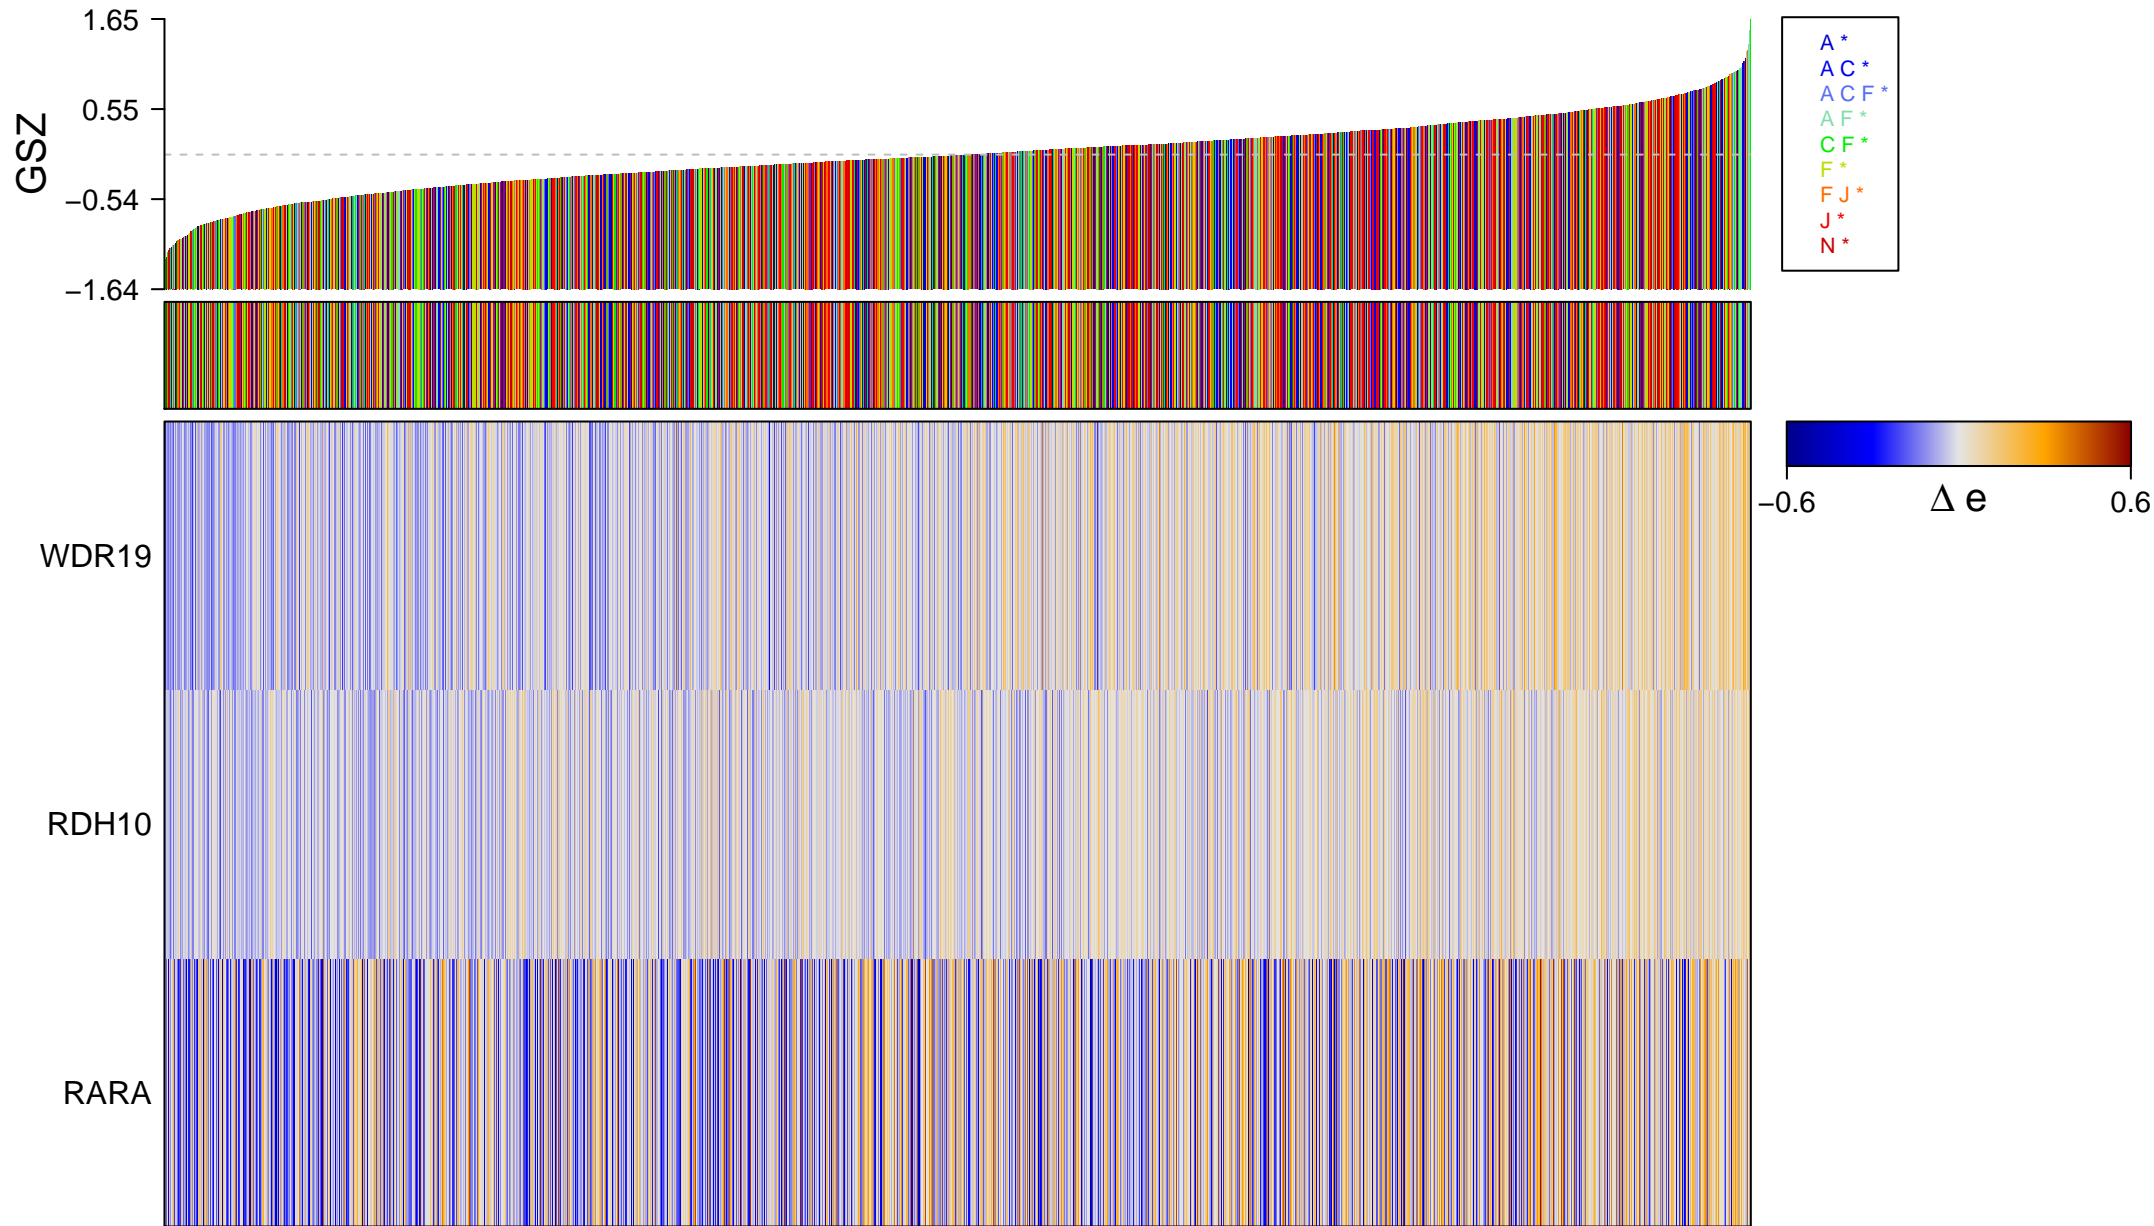

# embryonic camera-type eye development

# embryonic camera-type eye development

■ on  
■ -  
□ off