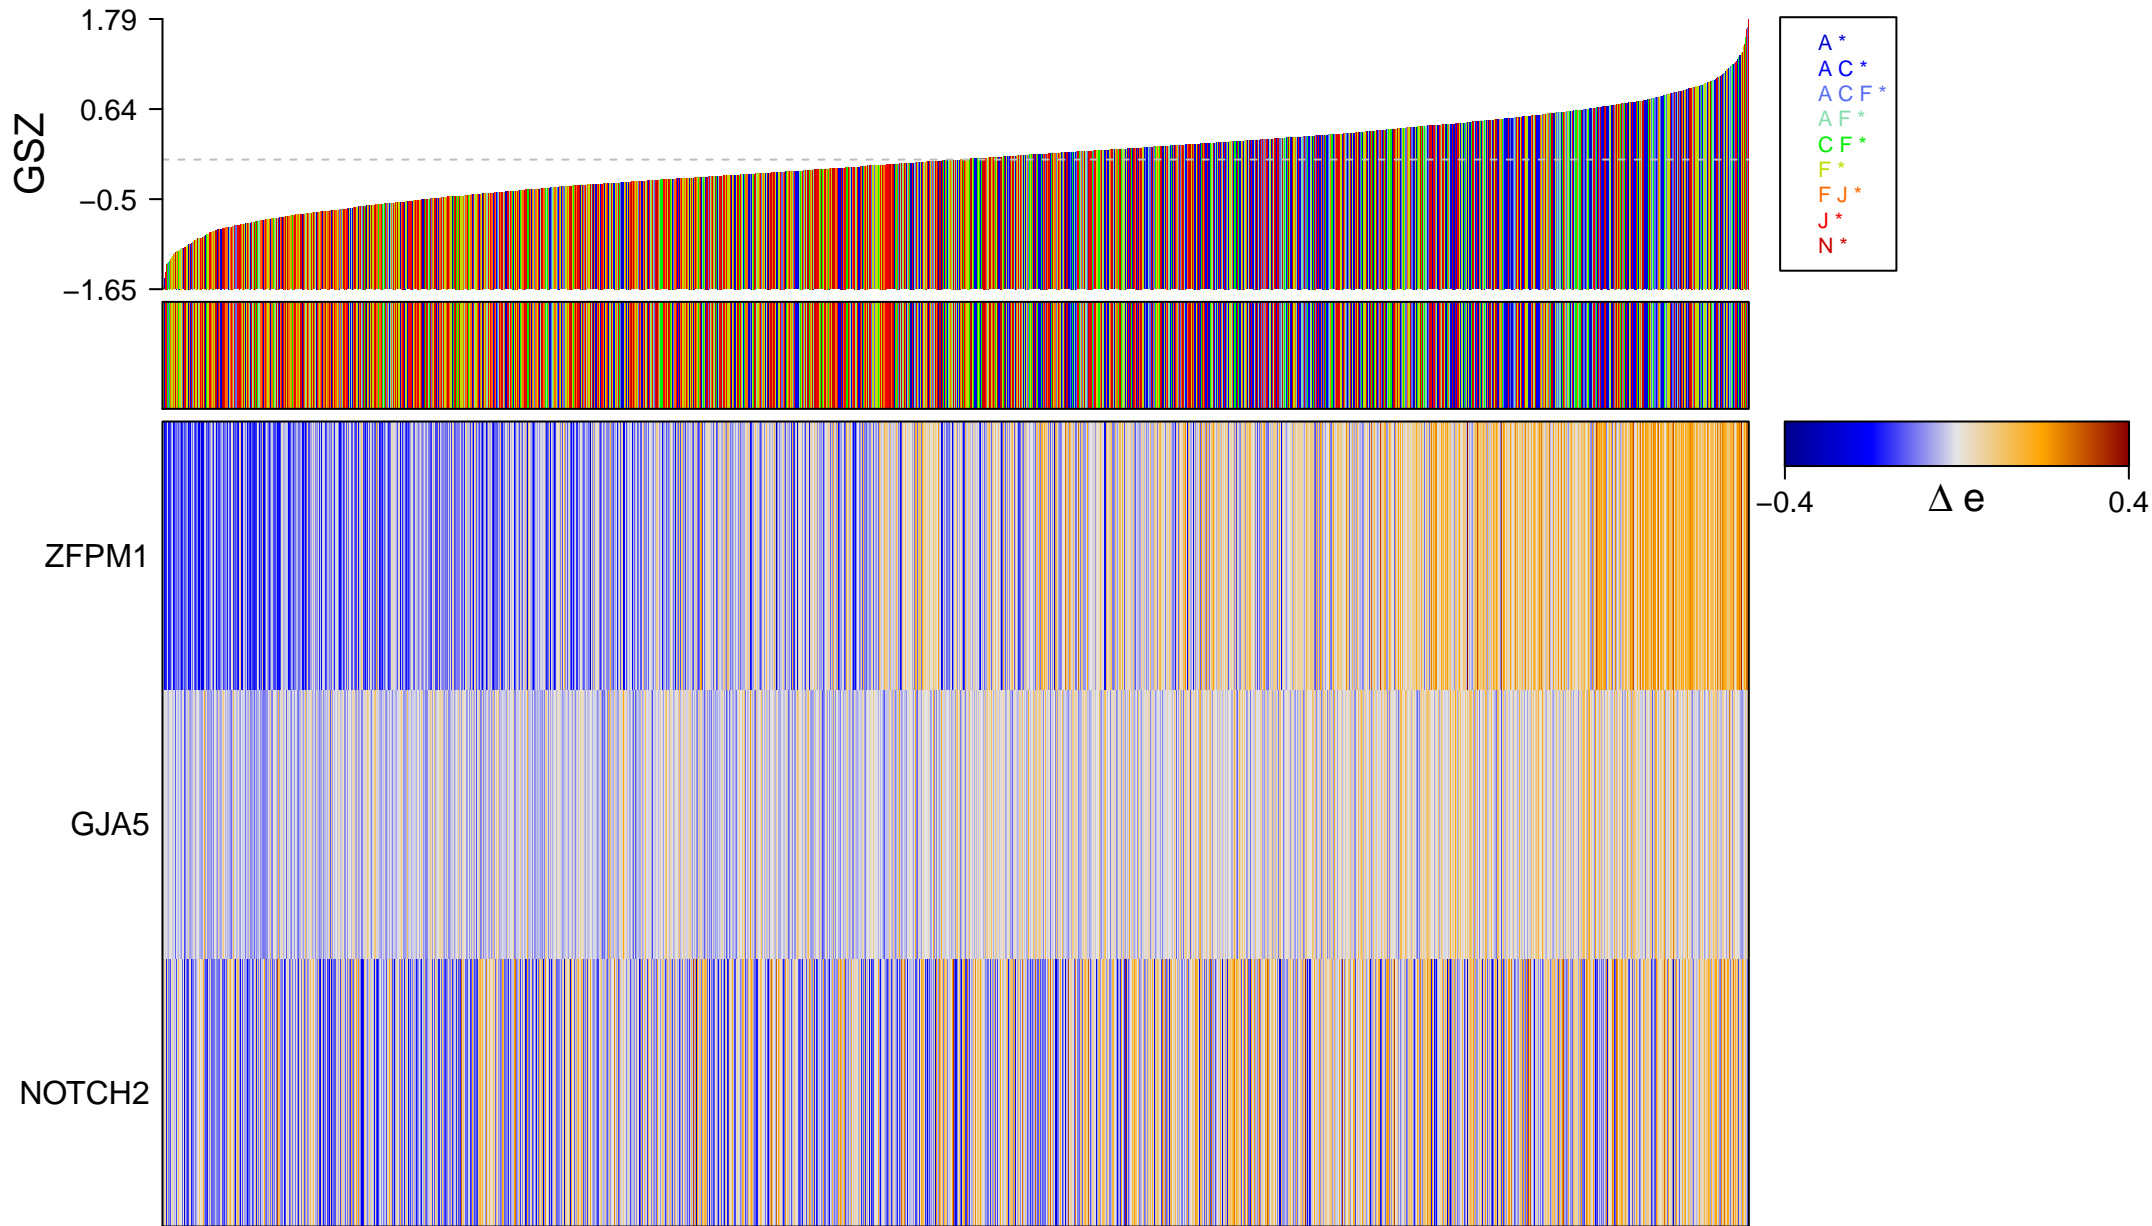

# atrial septum morphogenesis