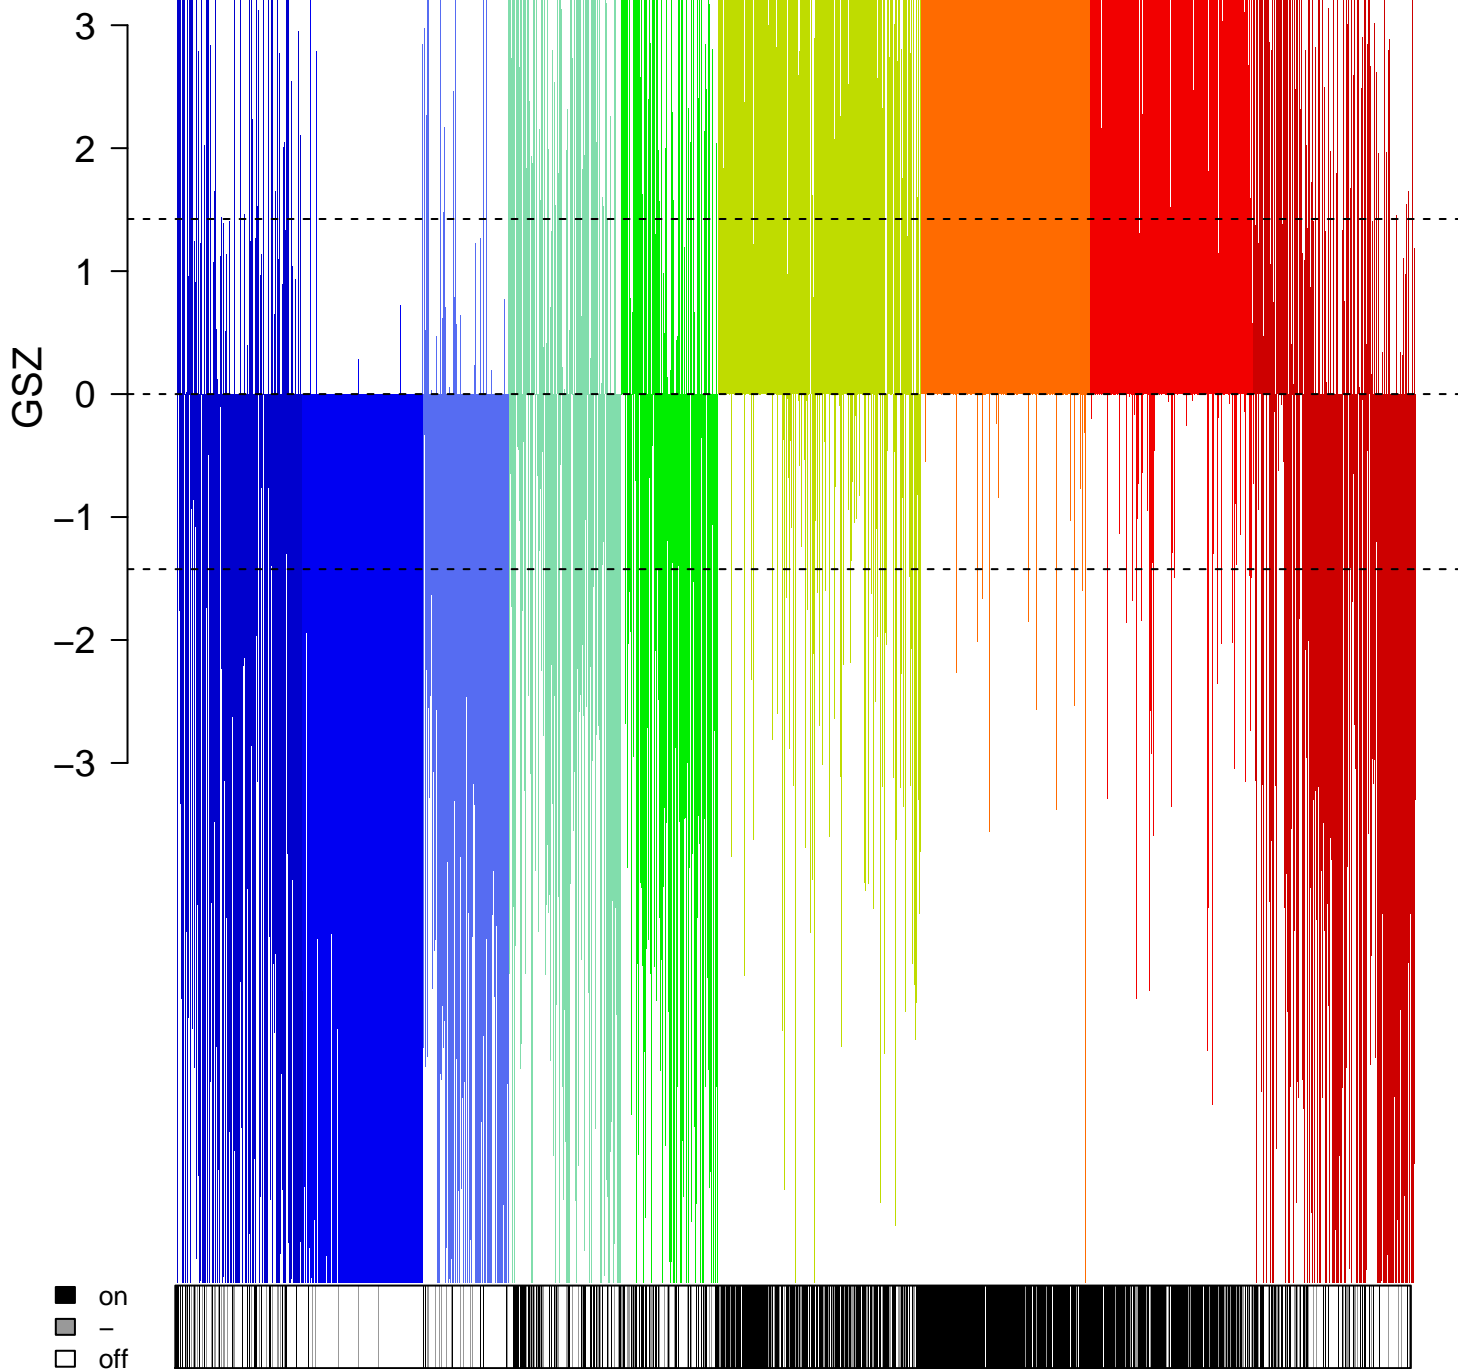

# SRP-dependent cotranslational protein targeting to membrane