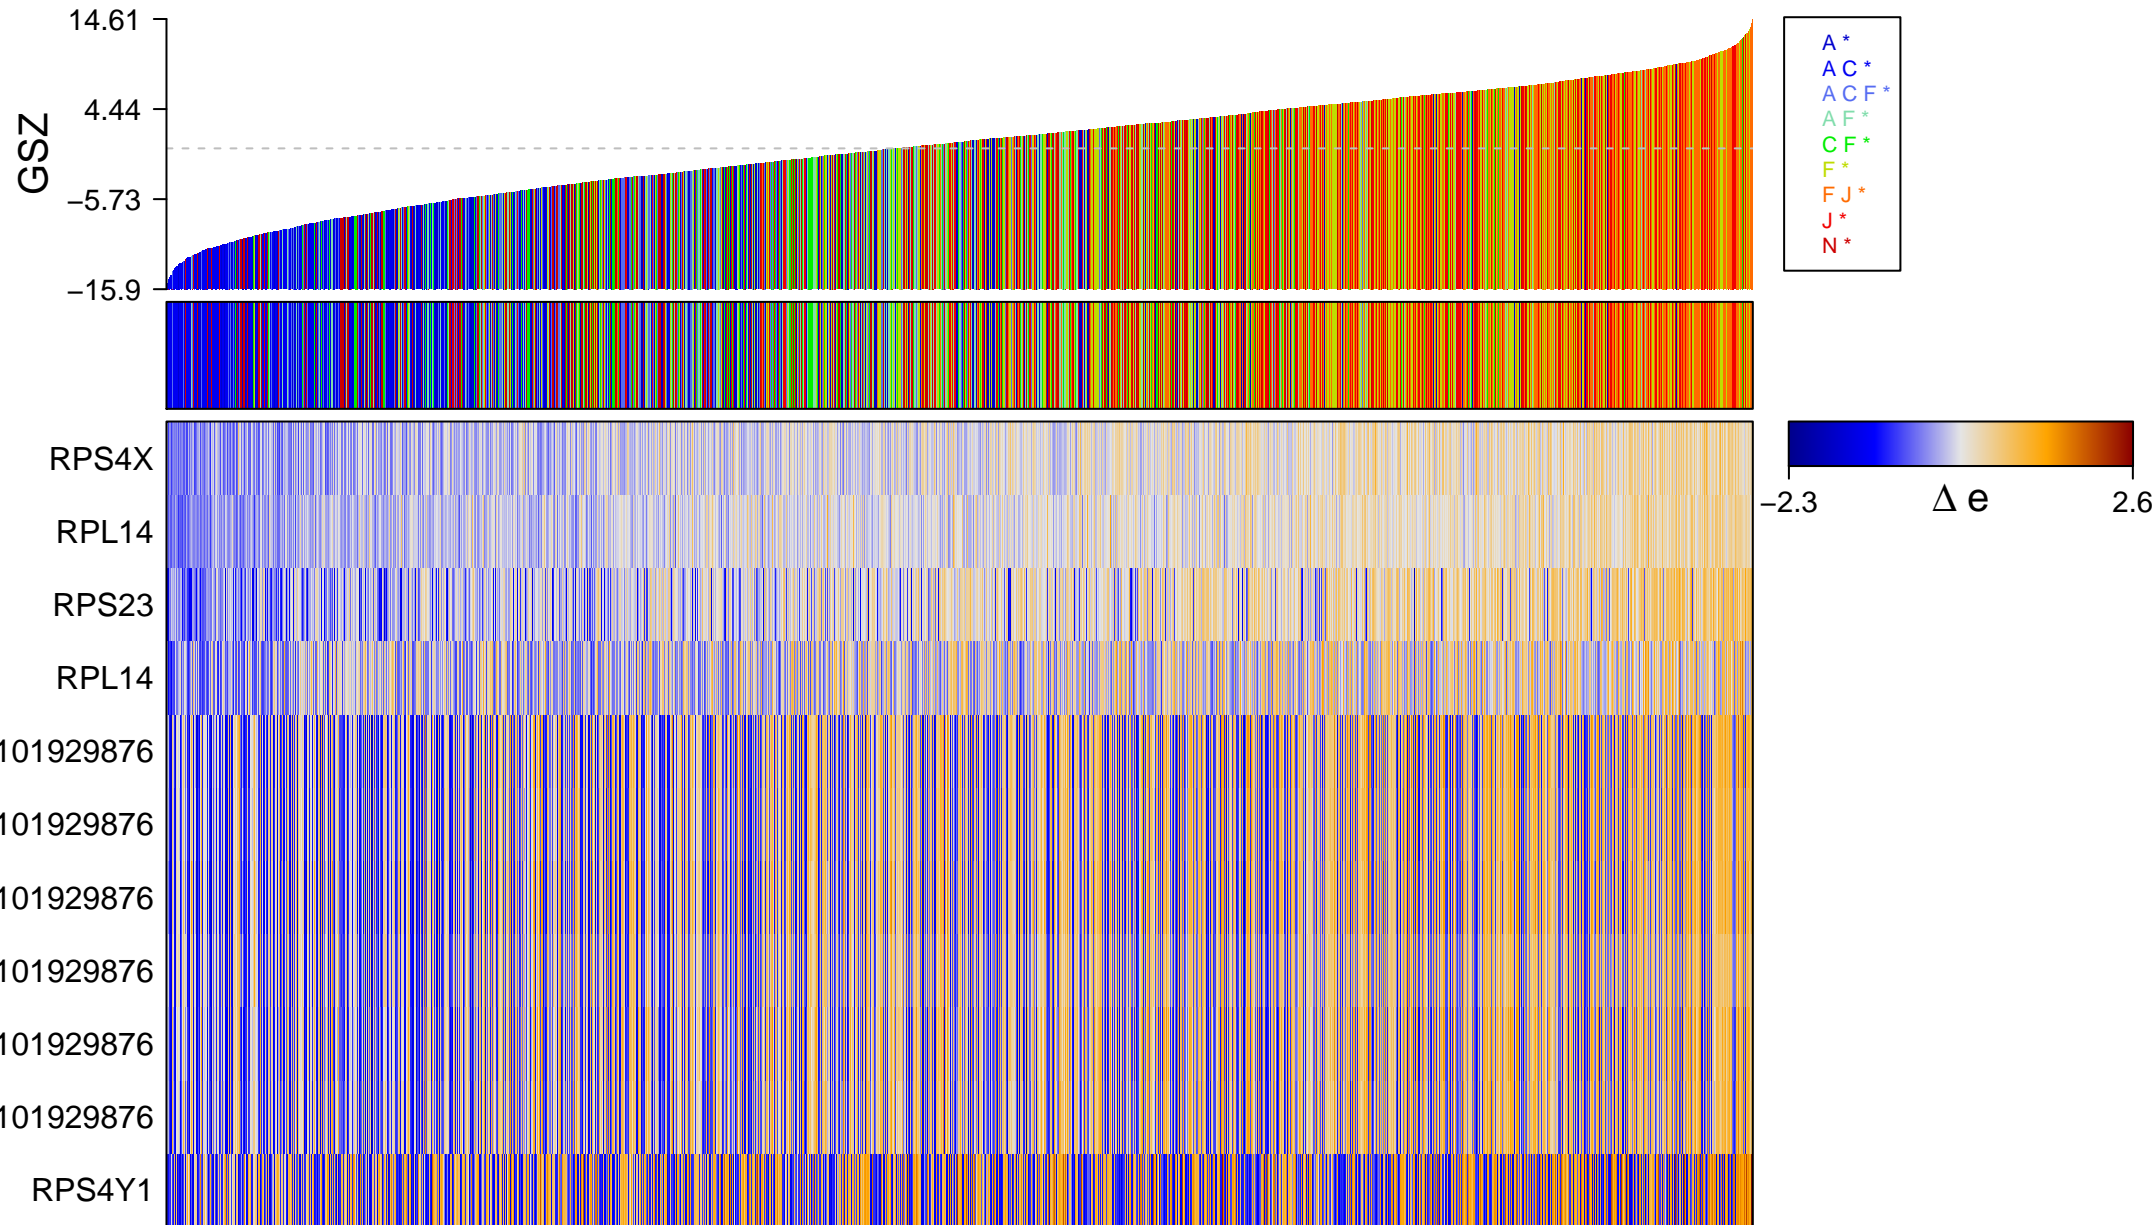

# SRP-dependent cotranslational protein targeting to membrane