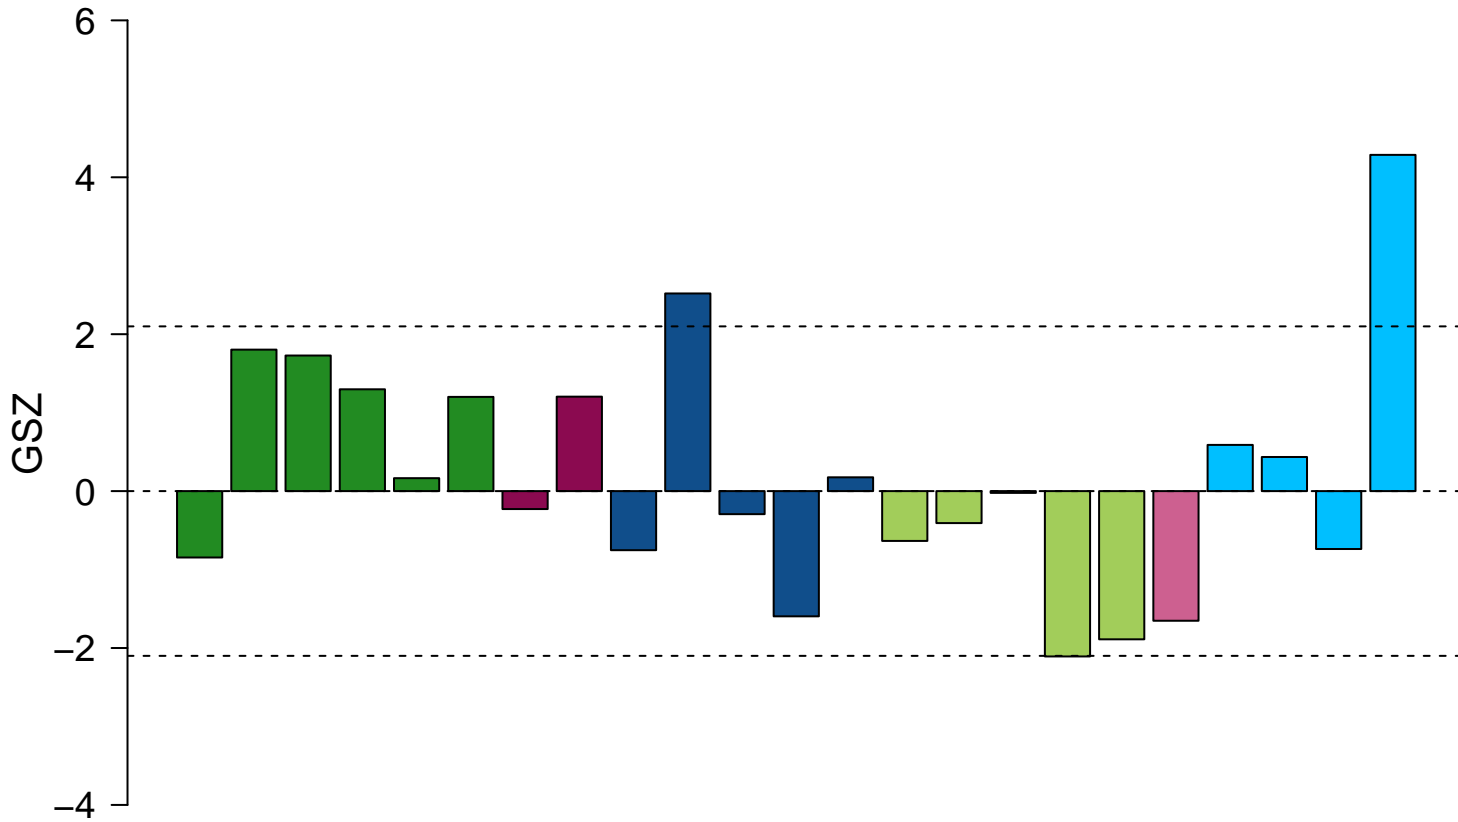

# superoxide anion generation