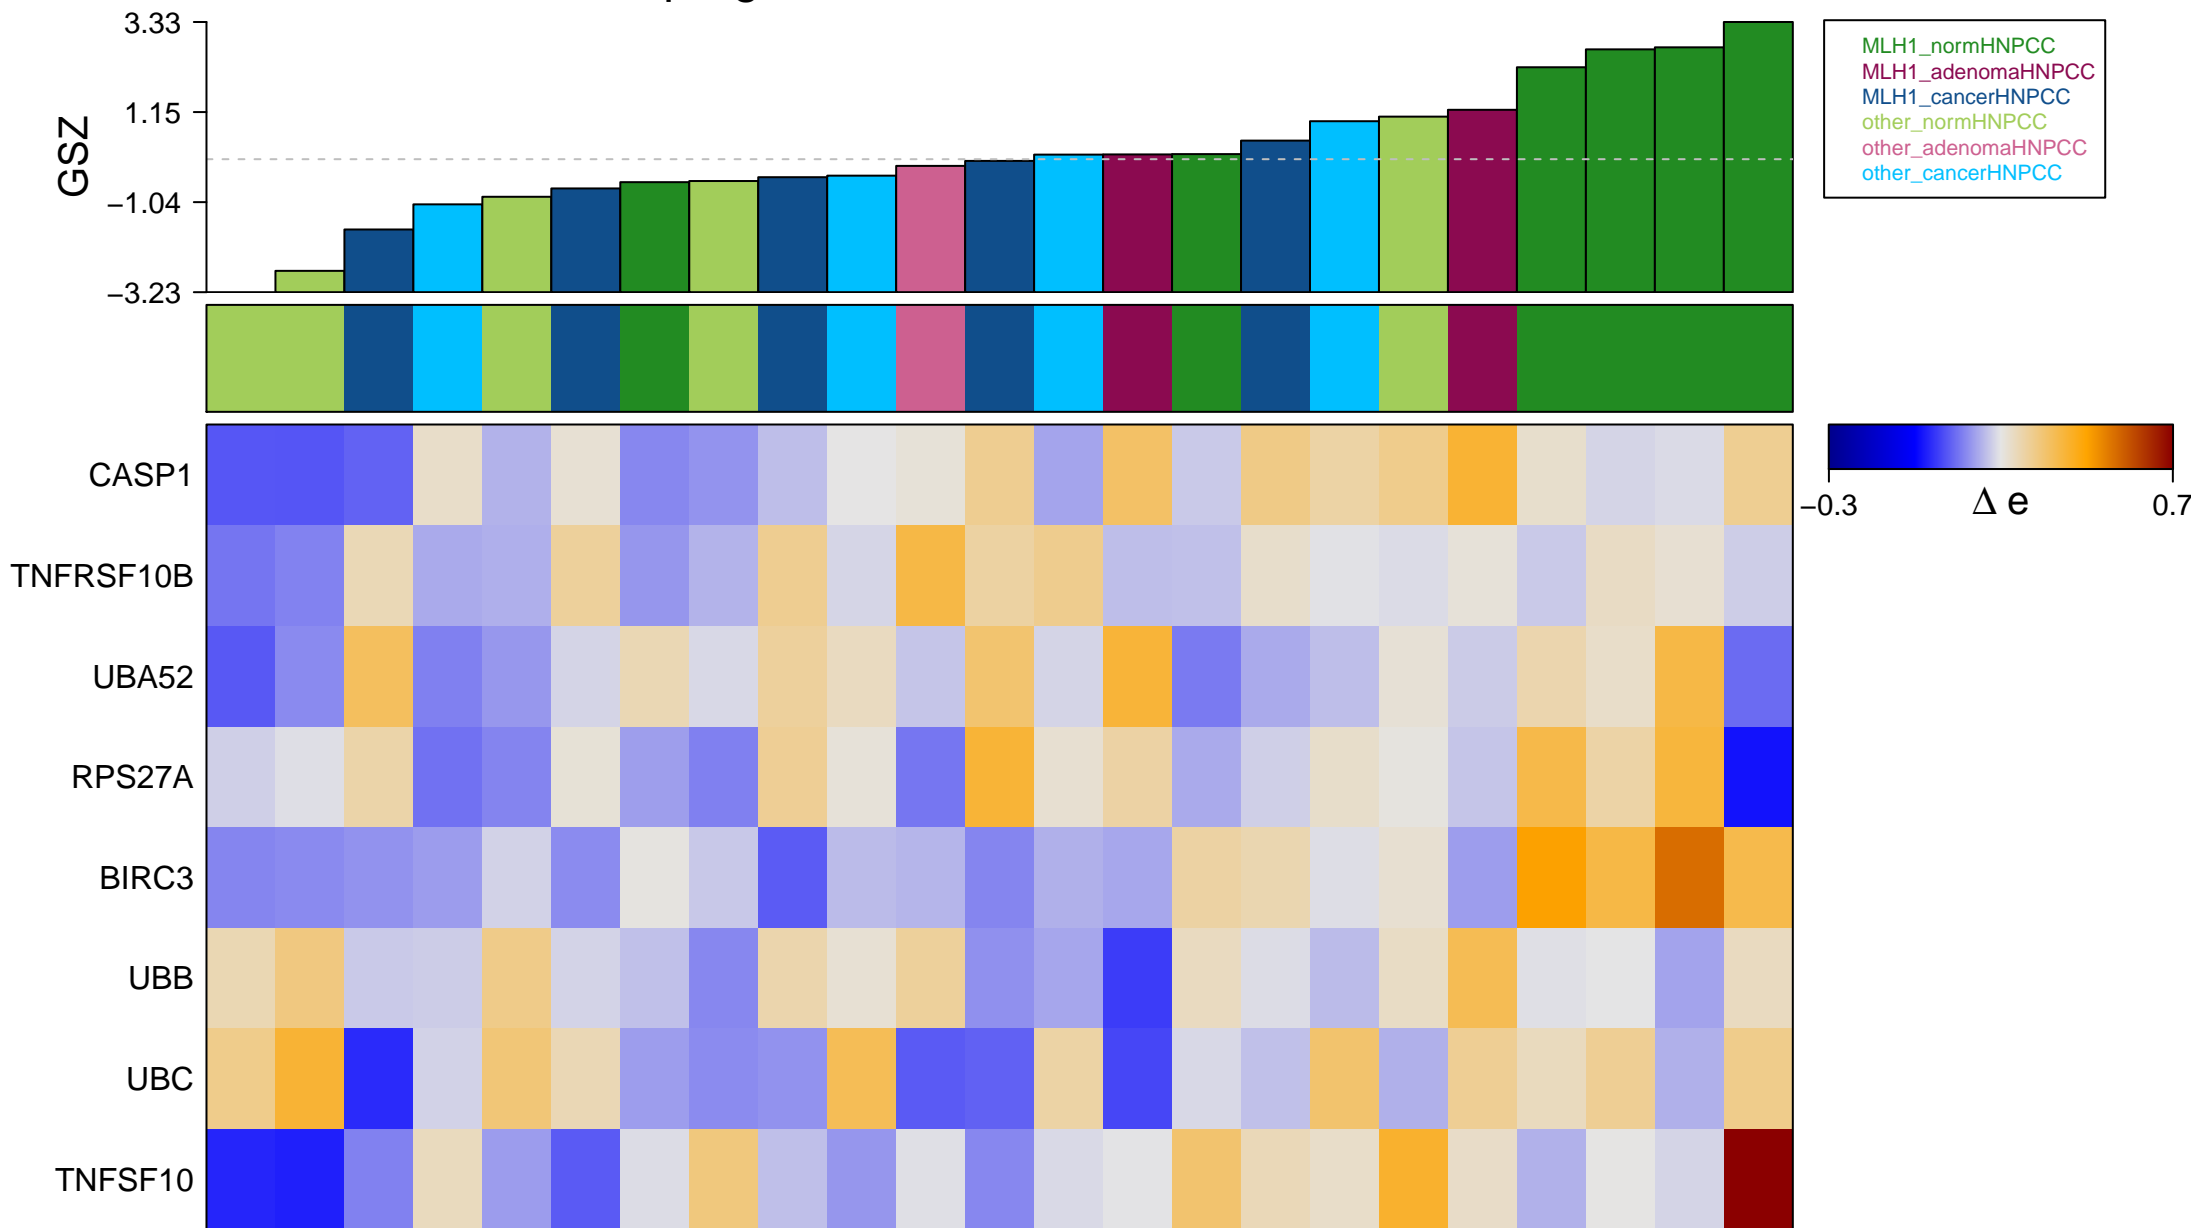

programmed necrotic cell death

programmed necrotic cell death

■ on
■ -
□ off

programmed necrotic cell death