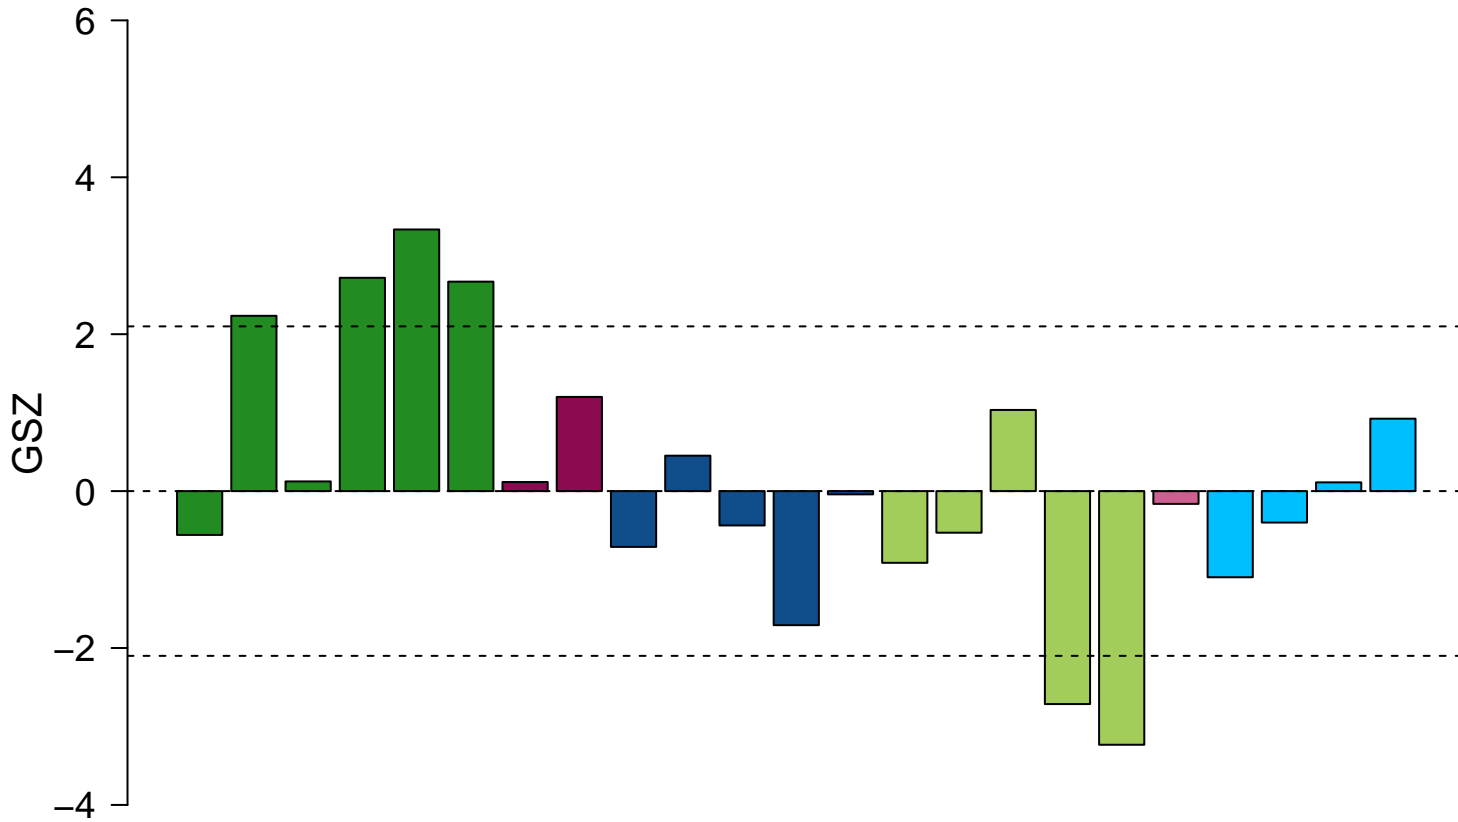

programmed necrotic cell death

programmed necrotic cell death

■ on
■ -
□ off

programmed necrotic cell death