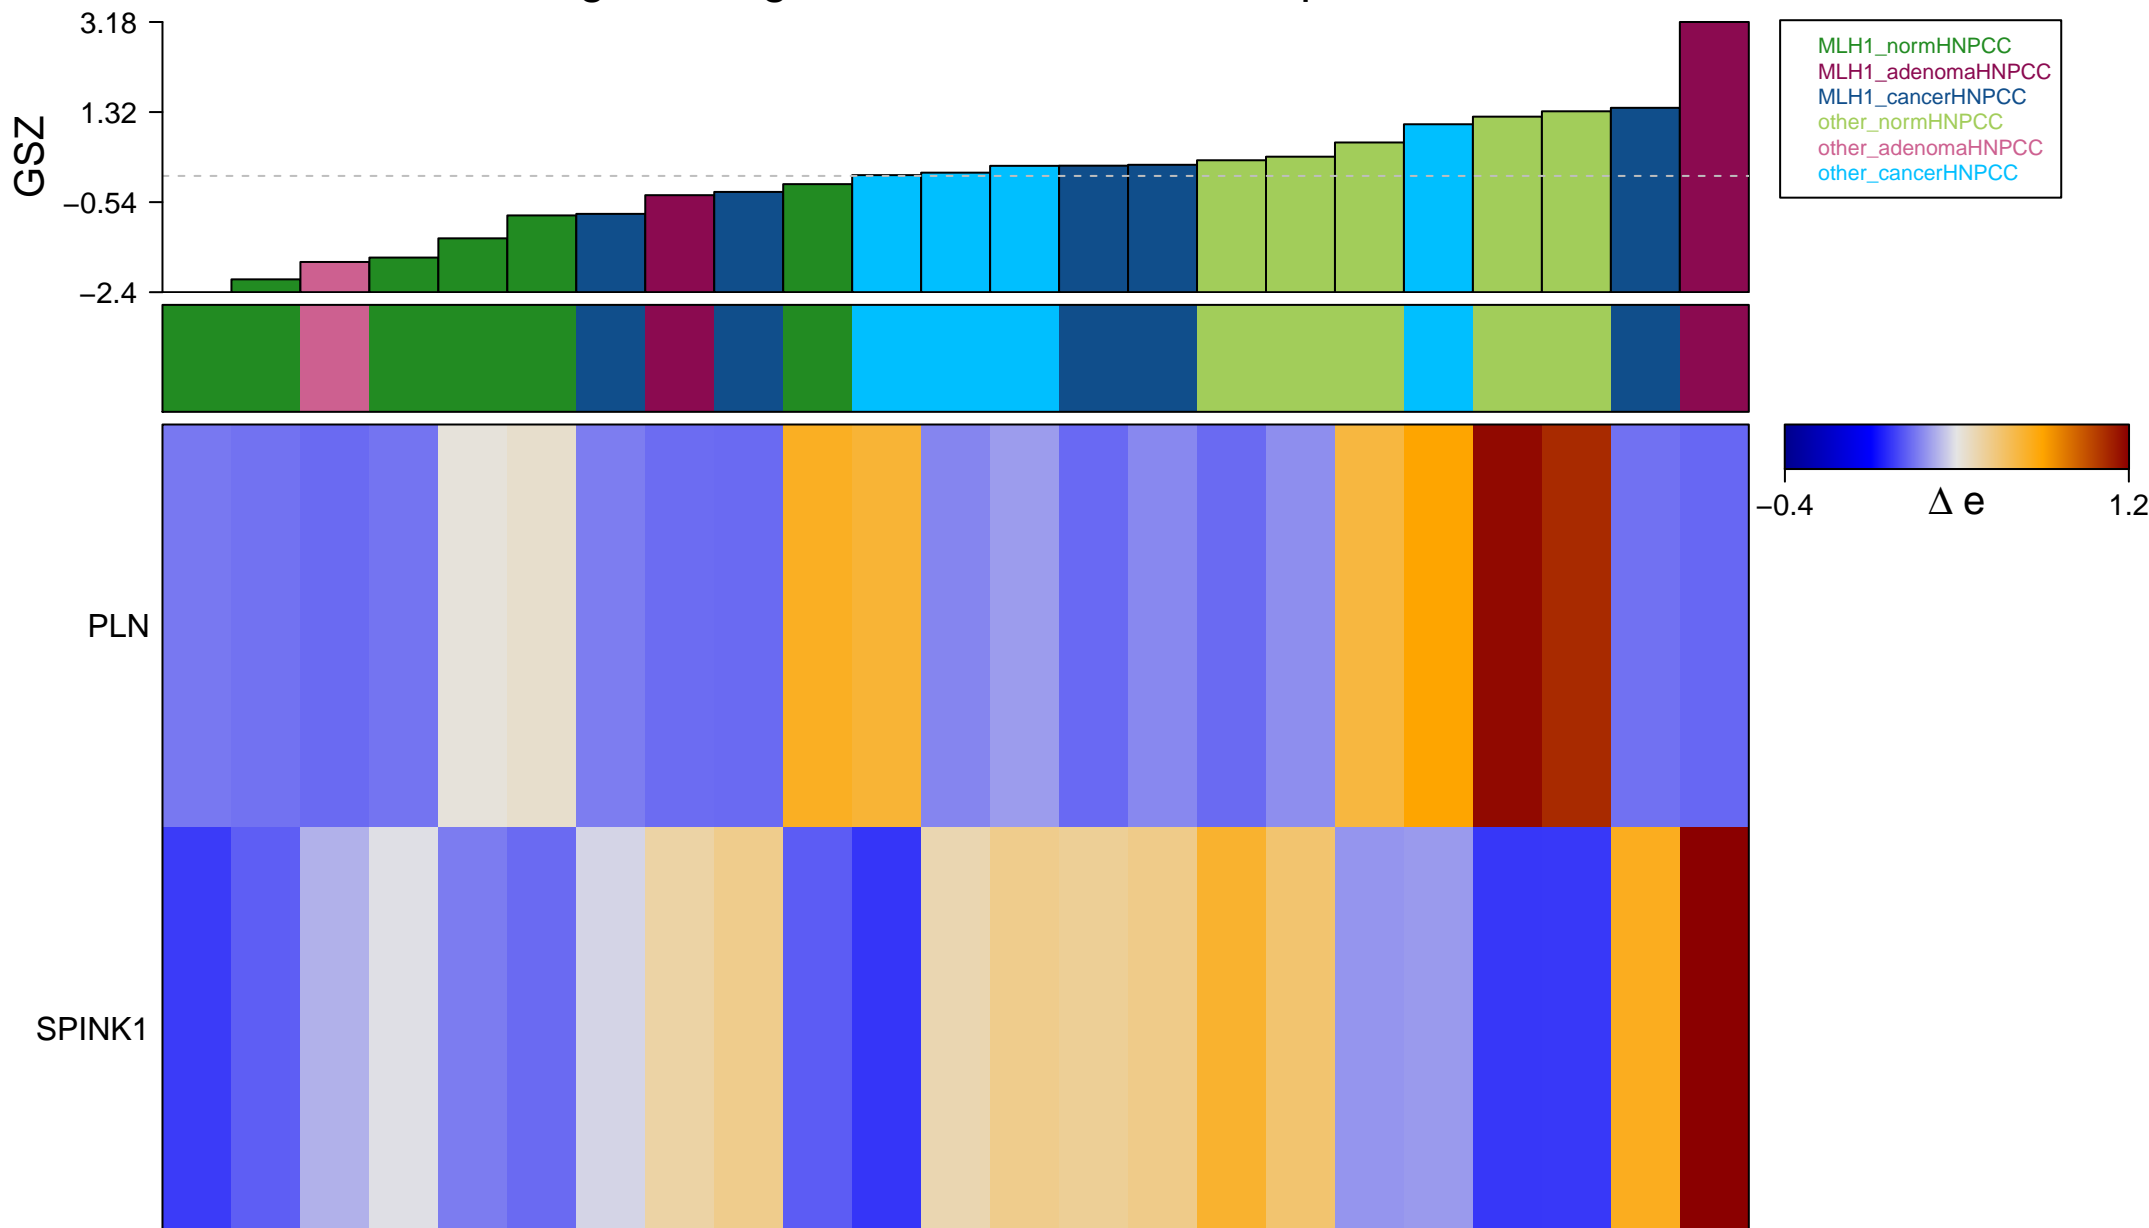

# negative regulation of calcium ion import