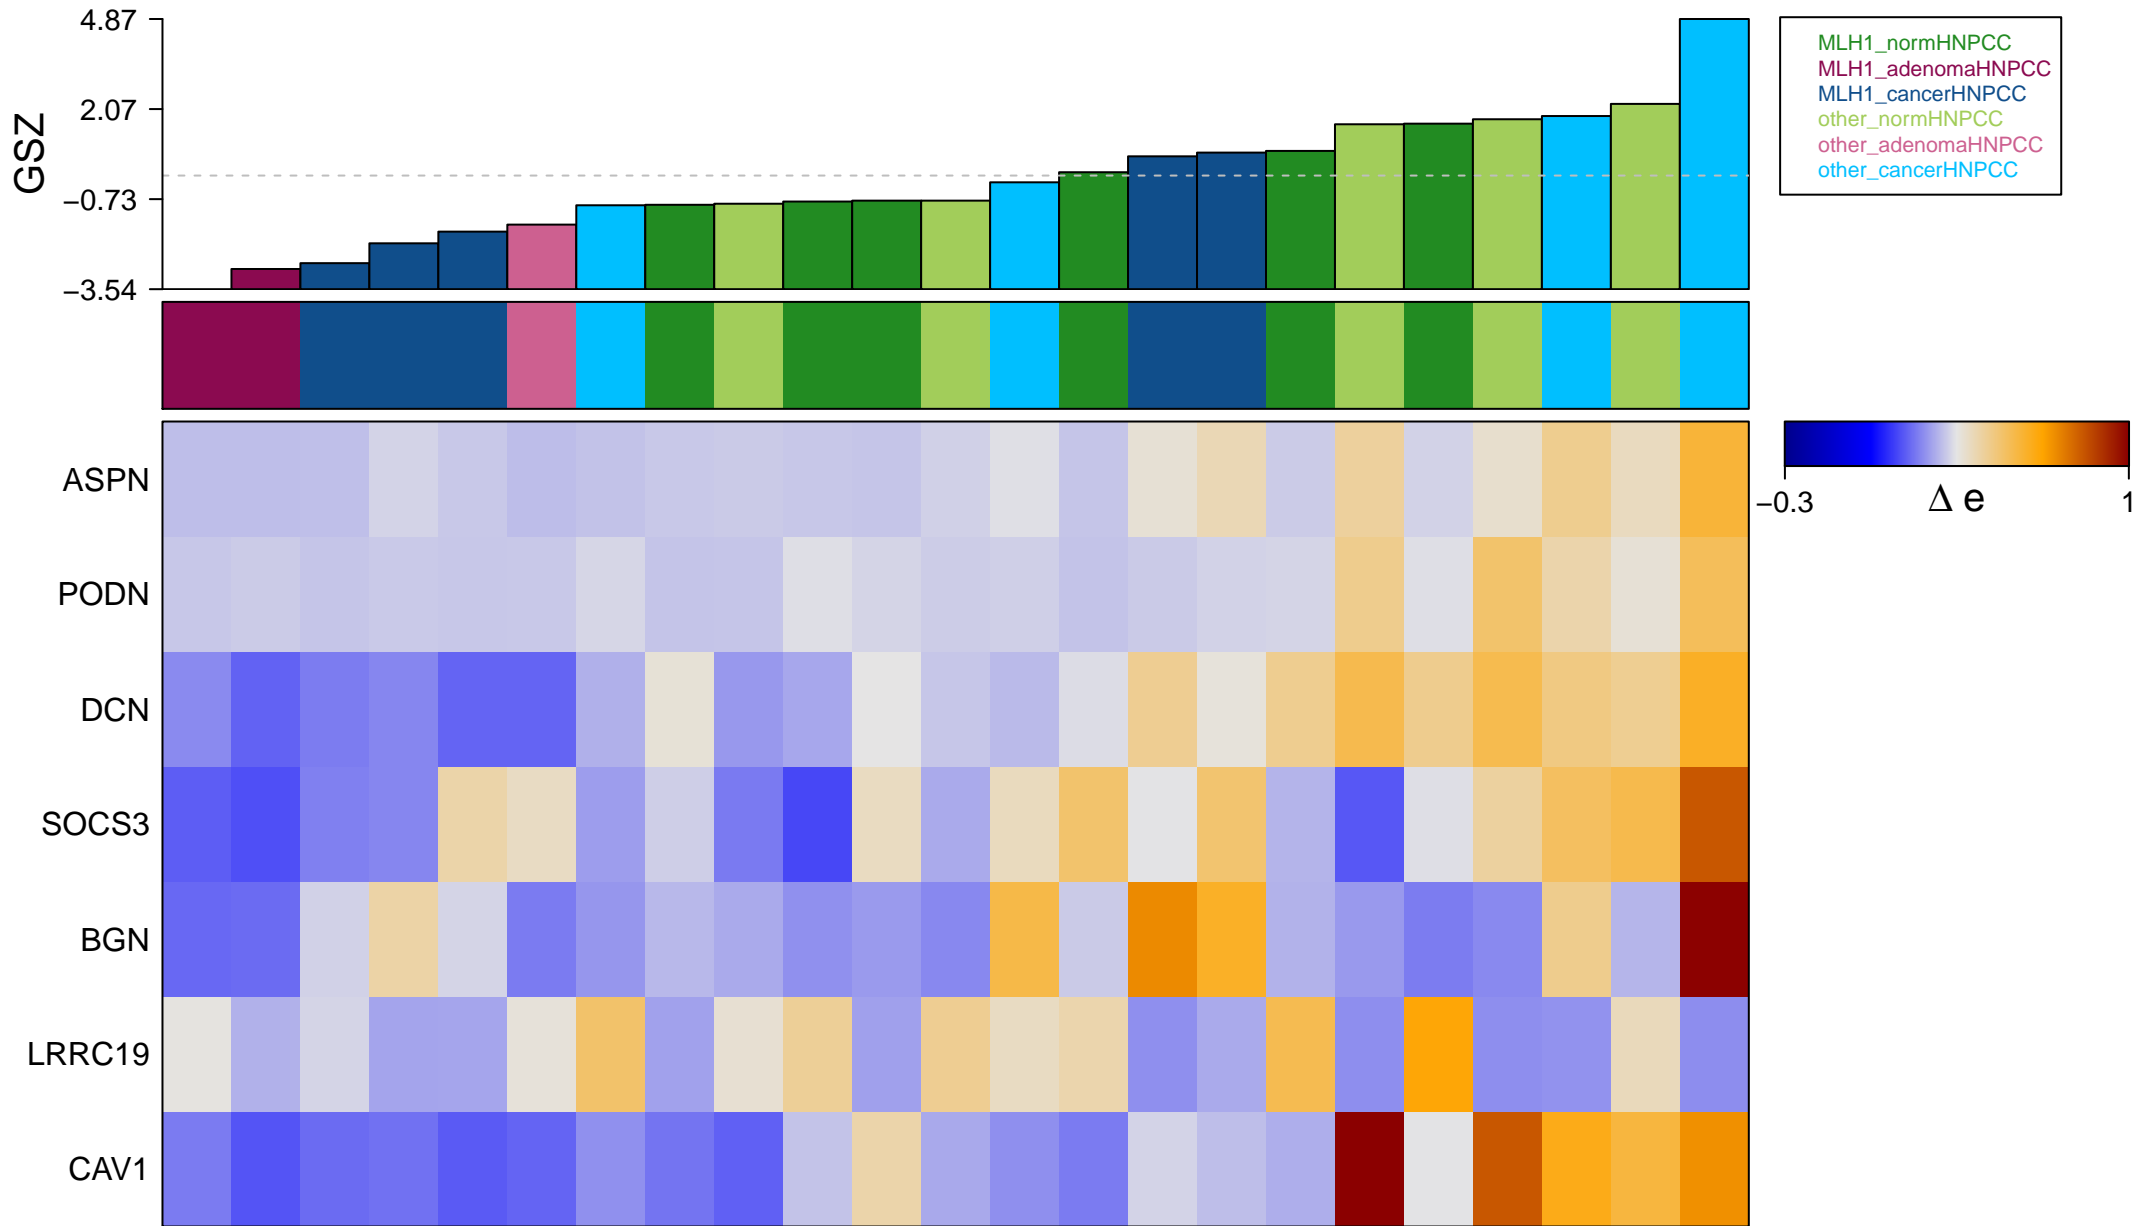

negative regulation of JAK-STAT cascade

negative regulation of JAK-STAT cascade

■ on
■ -
□ off

negative regulation of JAK-STAT cascade