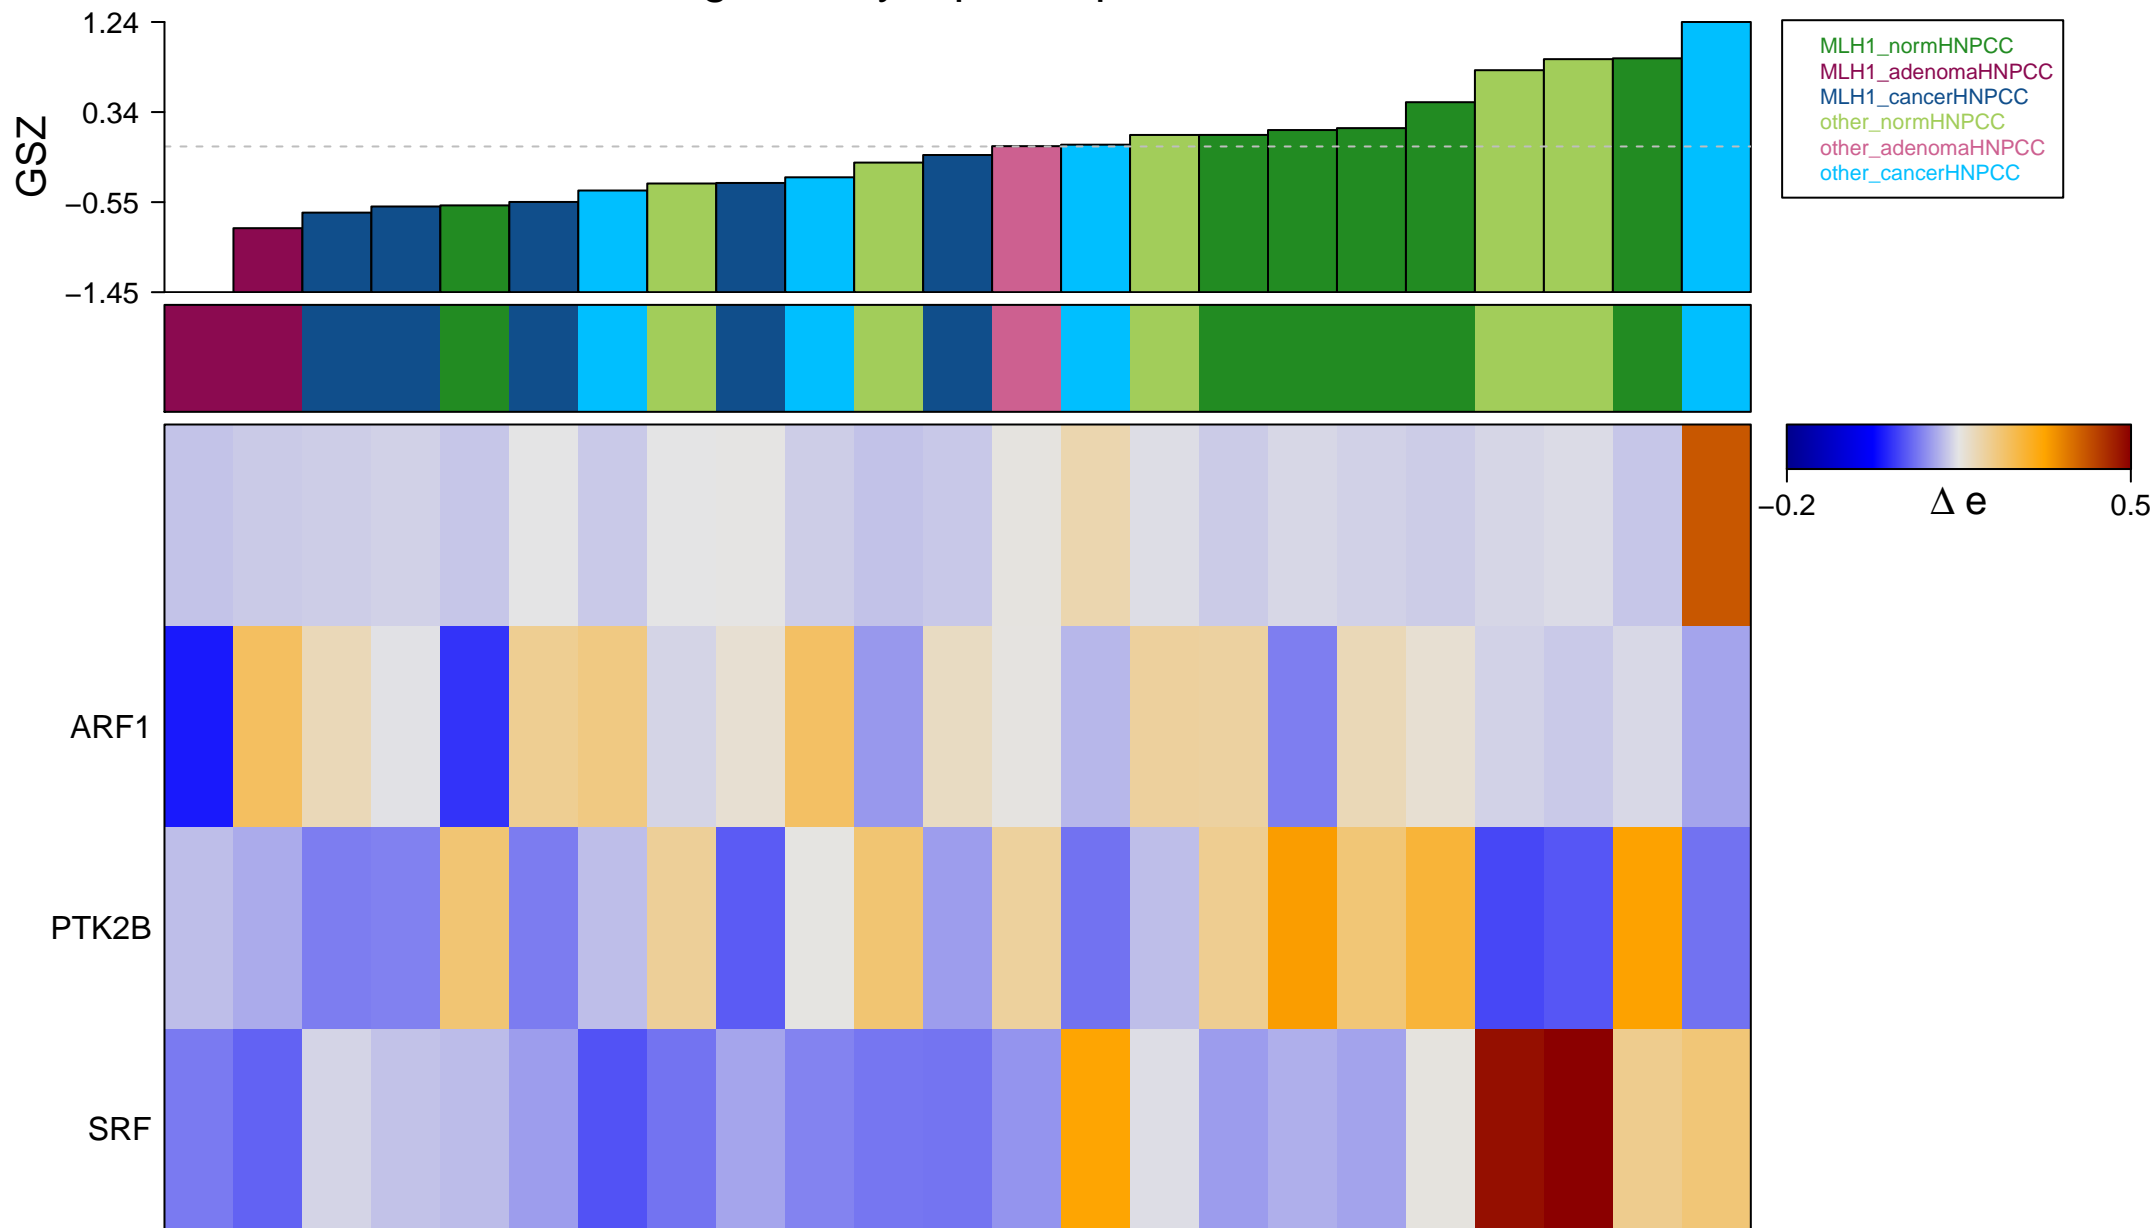

# long term synaptic depression