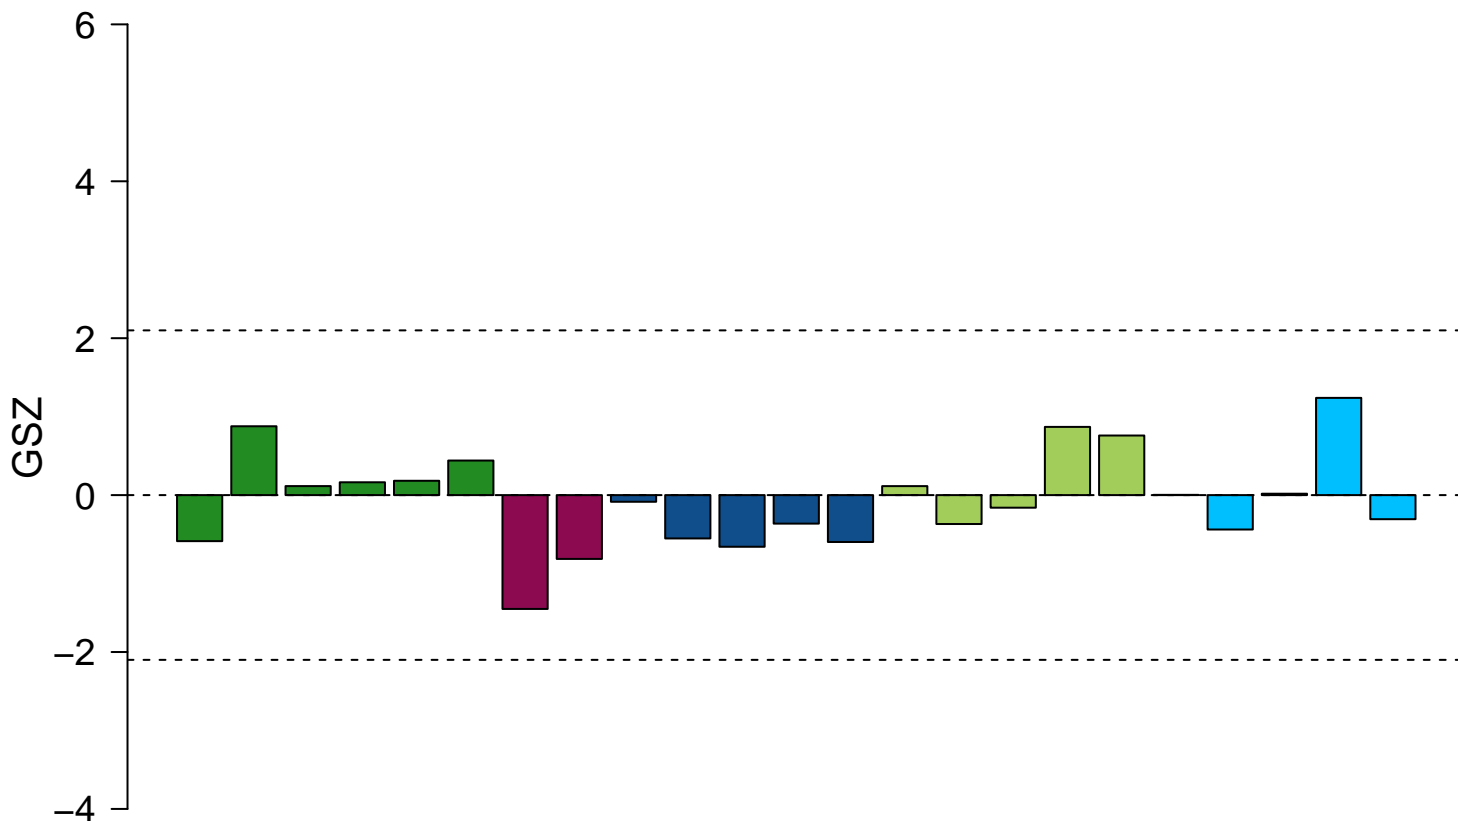

# long term synaptic depression