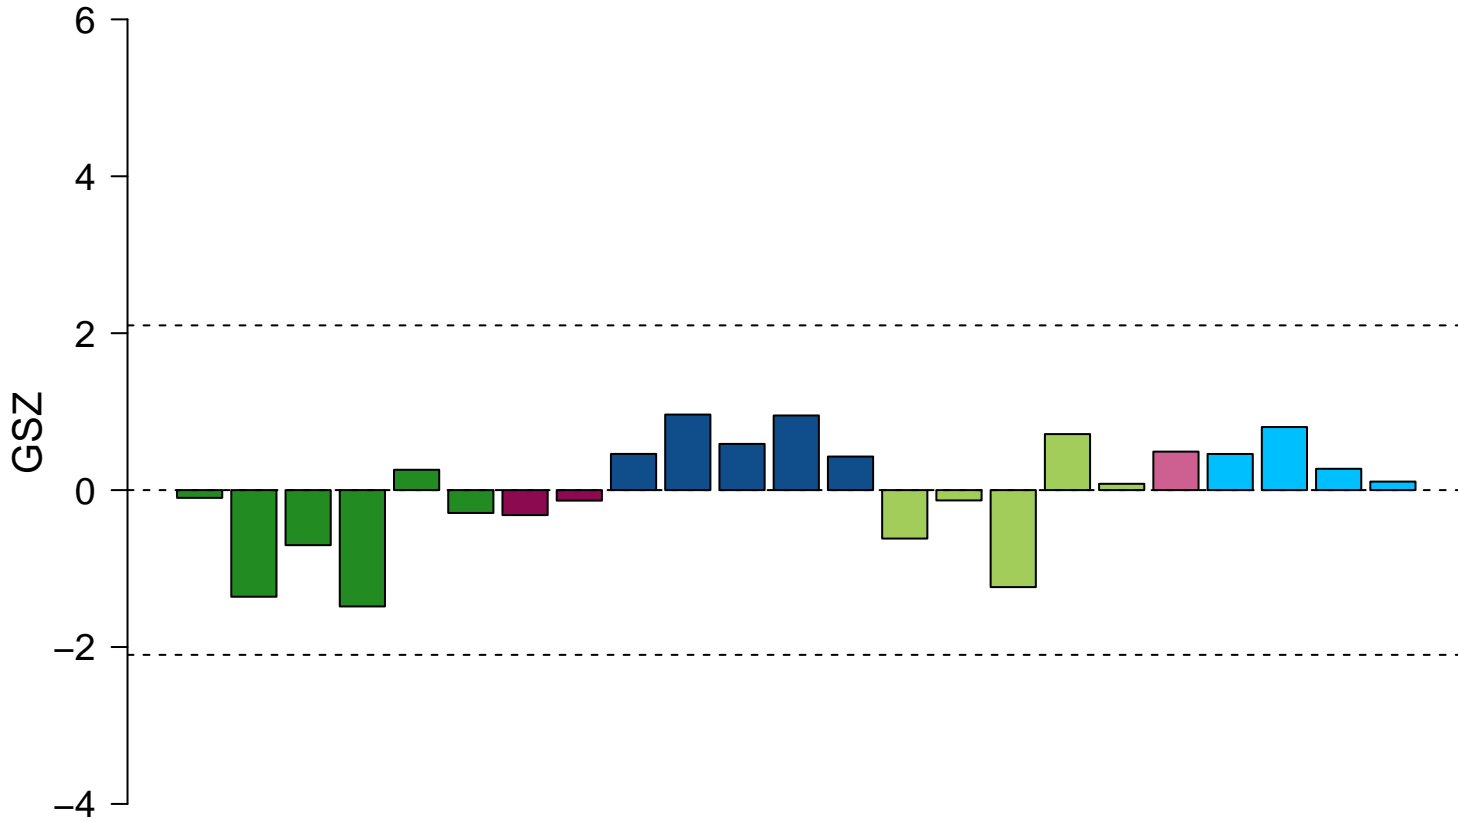

# inner ear receptor stereocilium organization