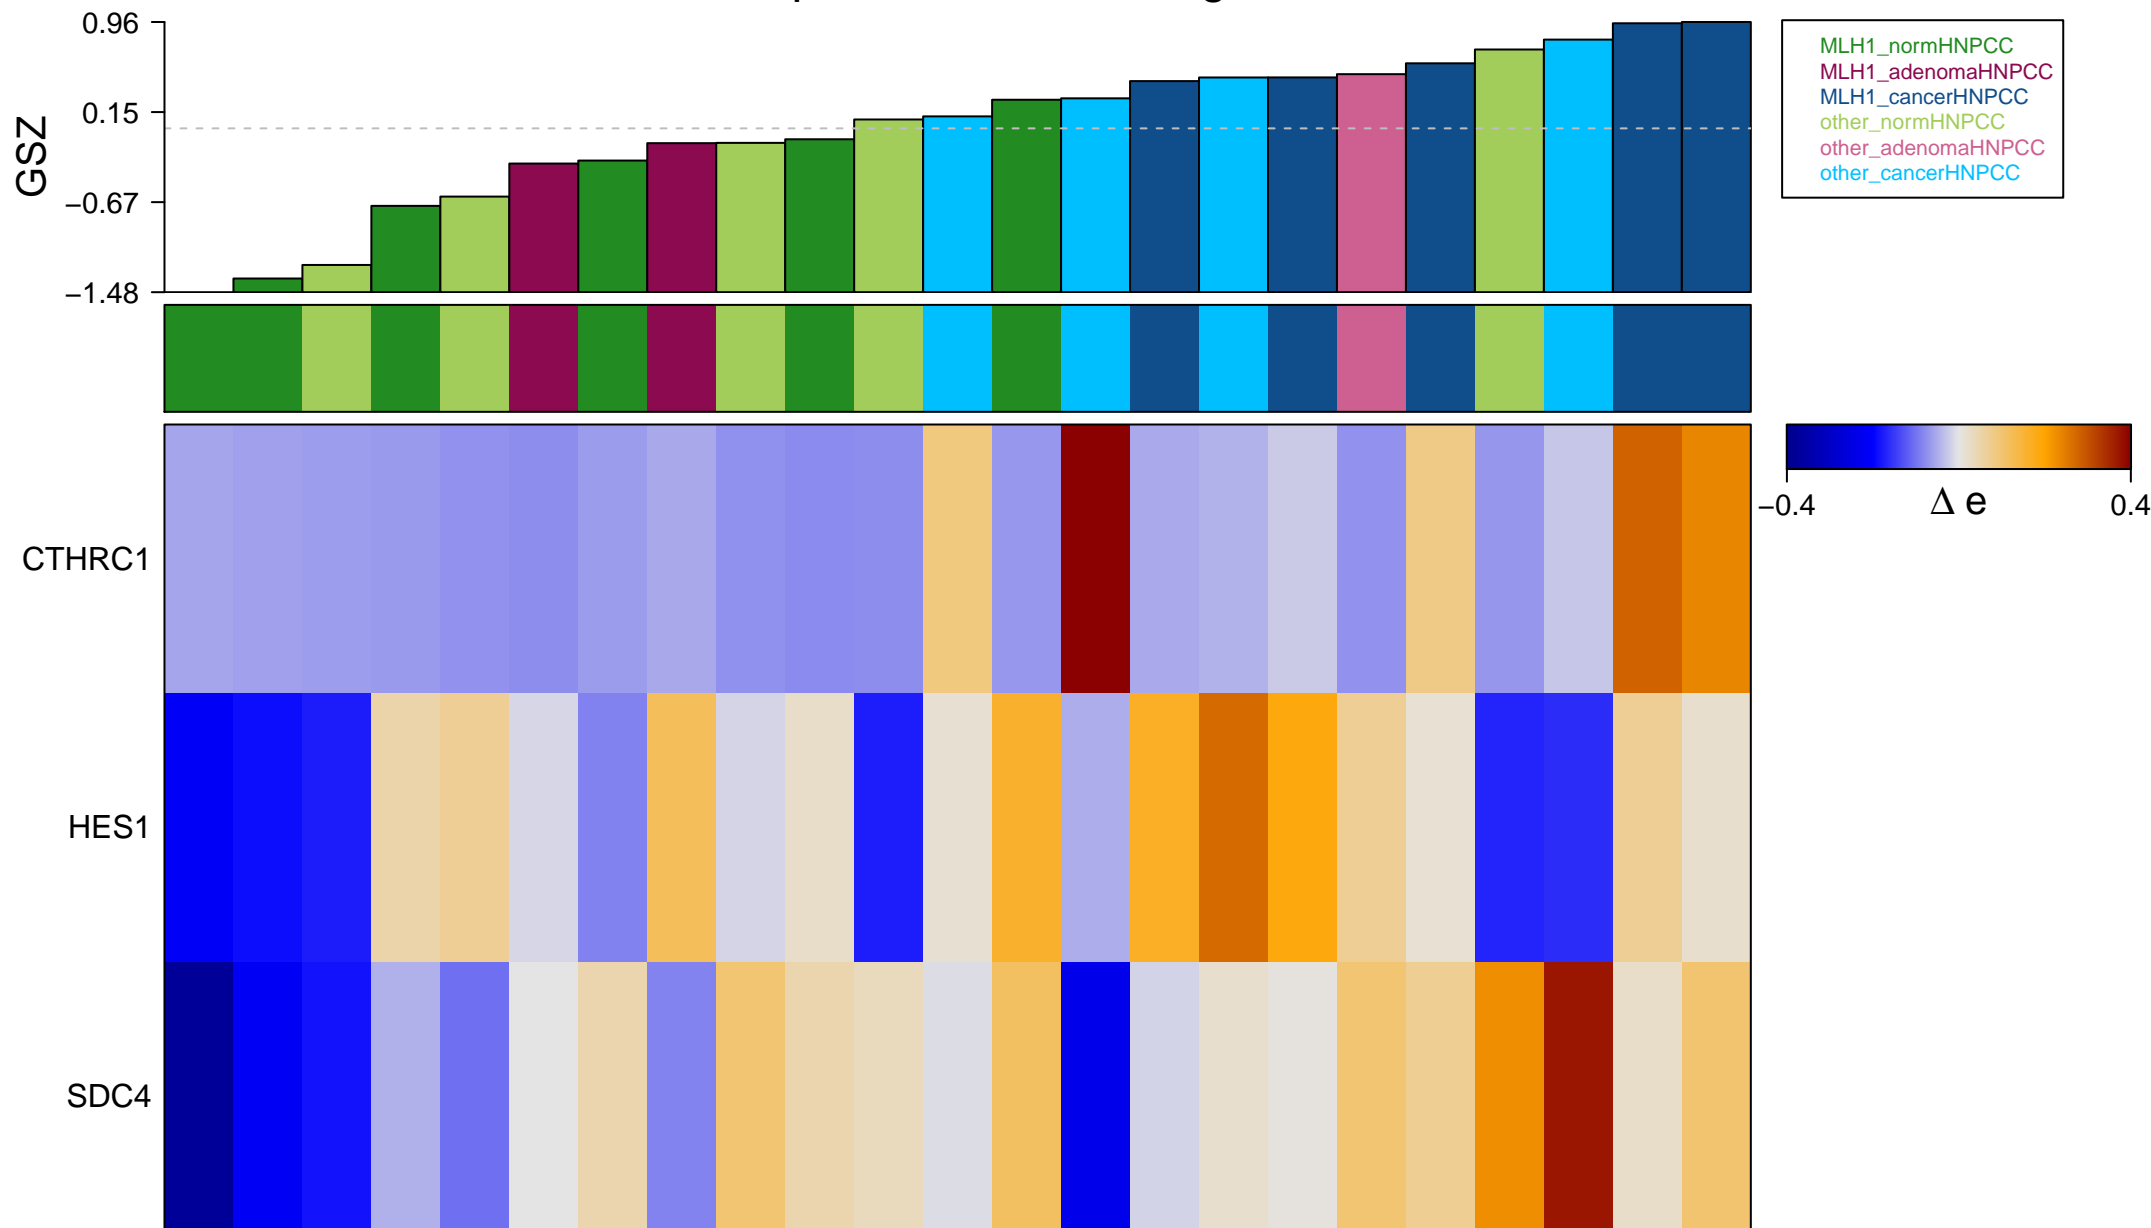

# inner ear receptor stereocilium organization