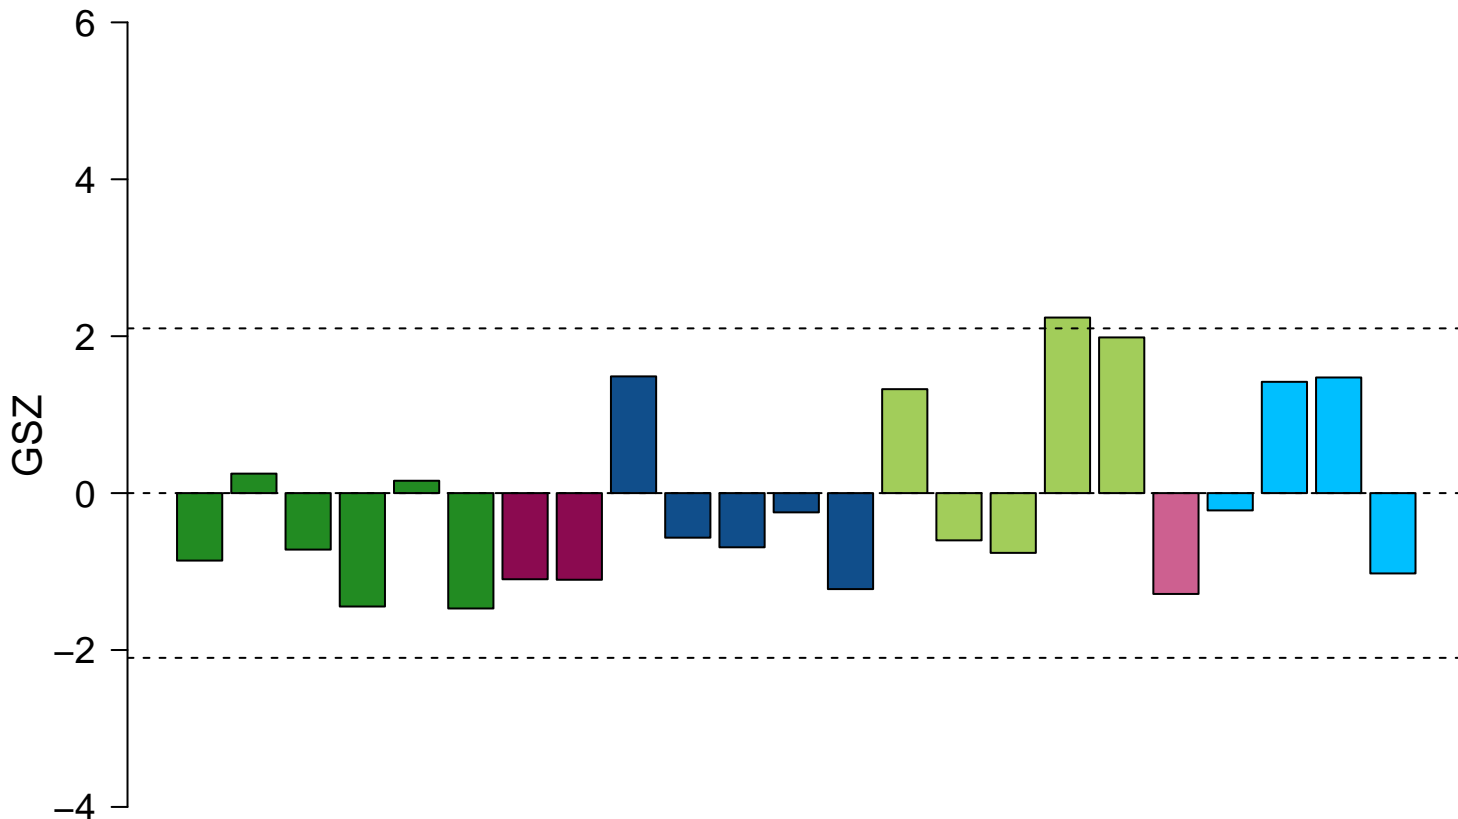

eye development

eye development

eye development