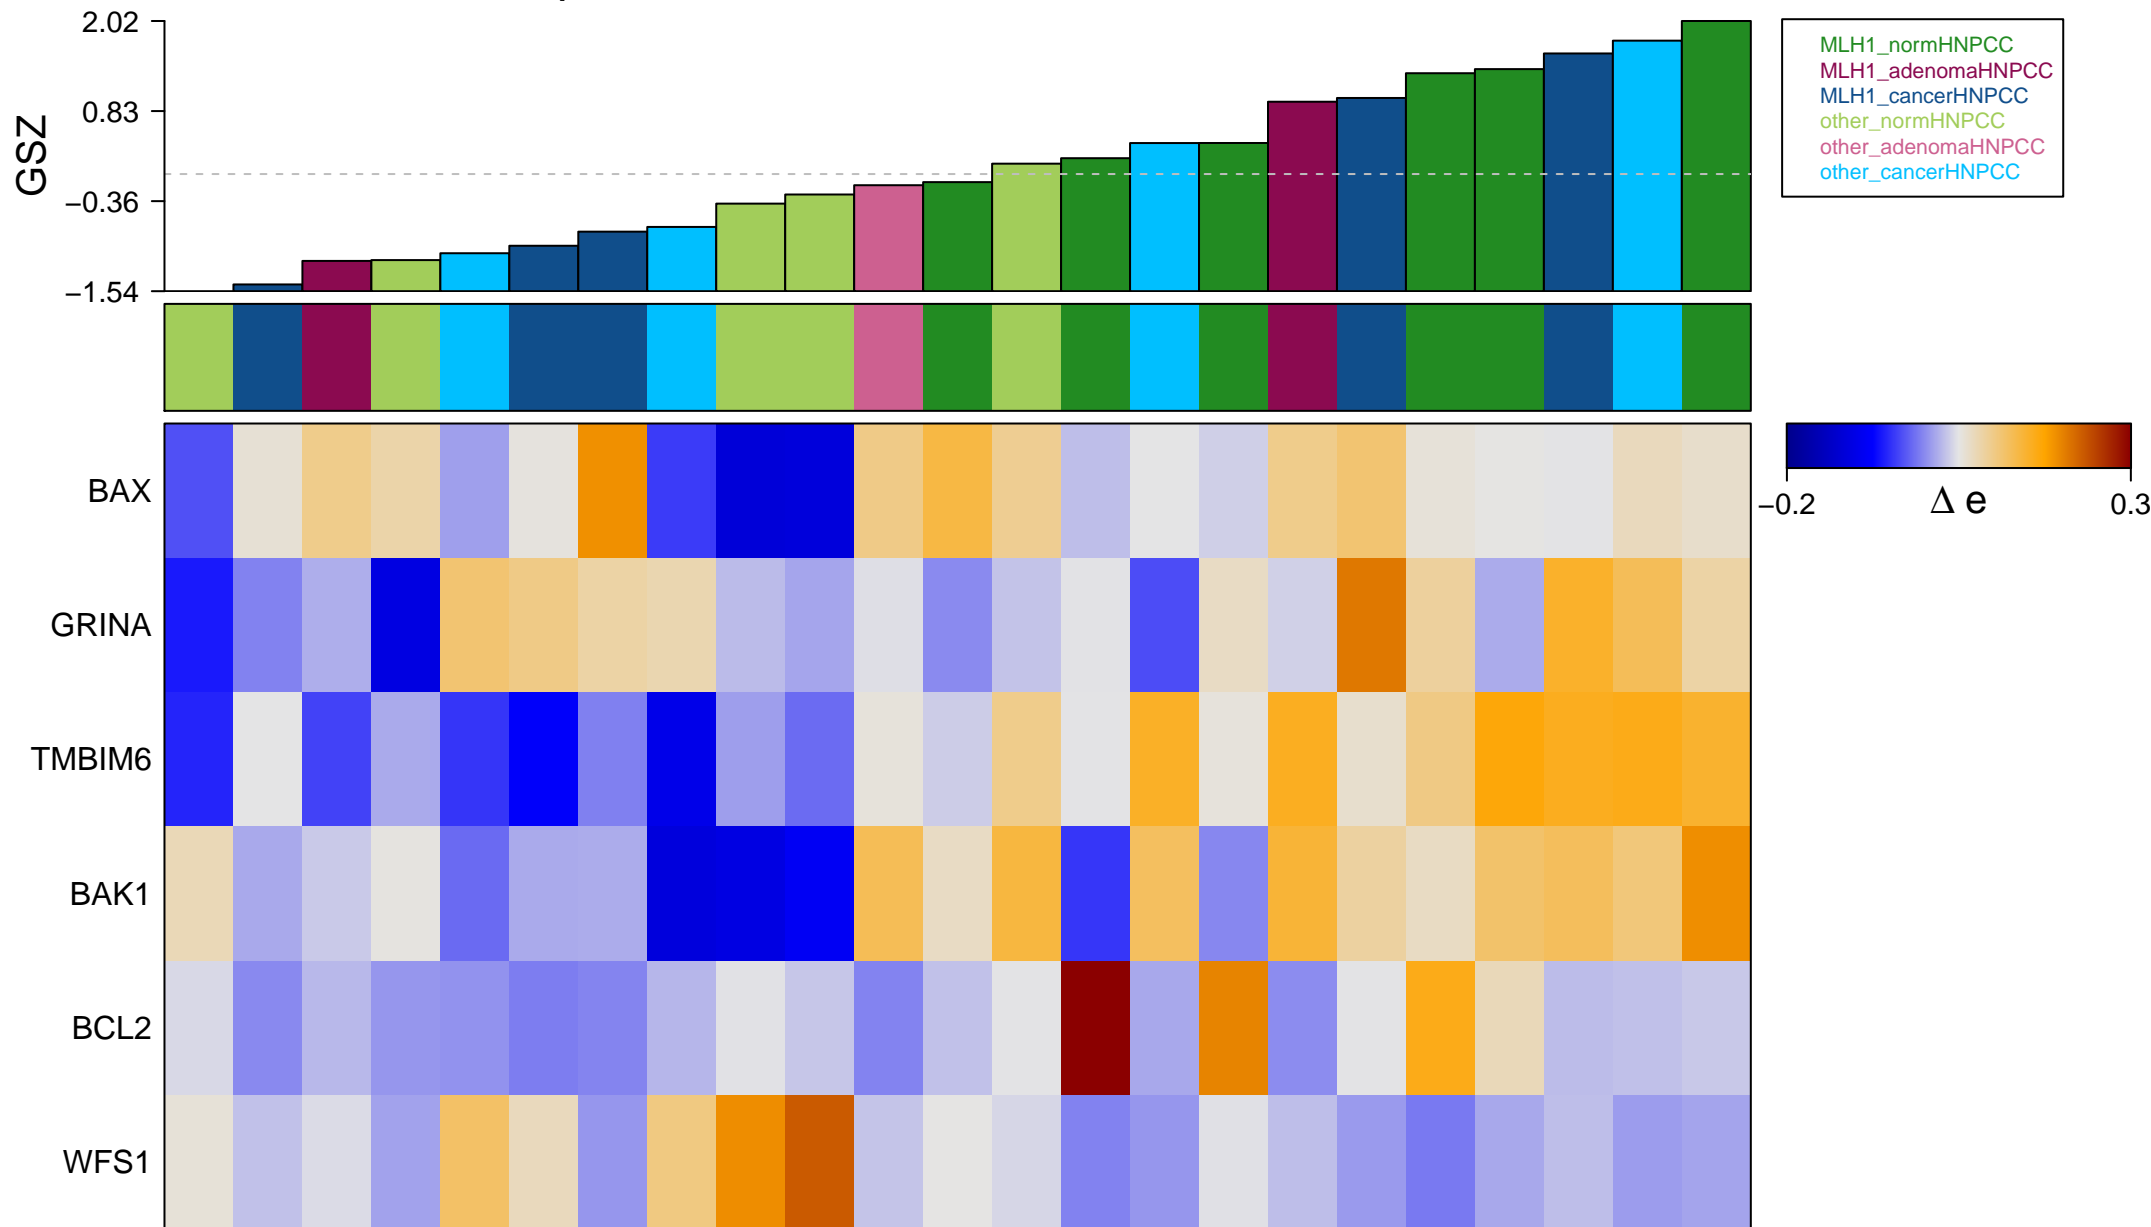

# endoplasmic reticulum calcium ion homeostasis