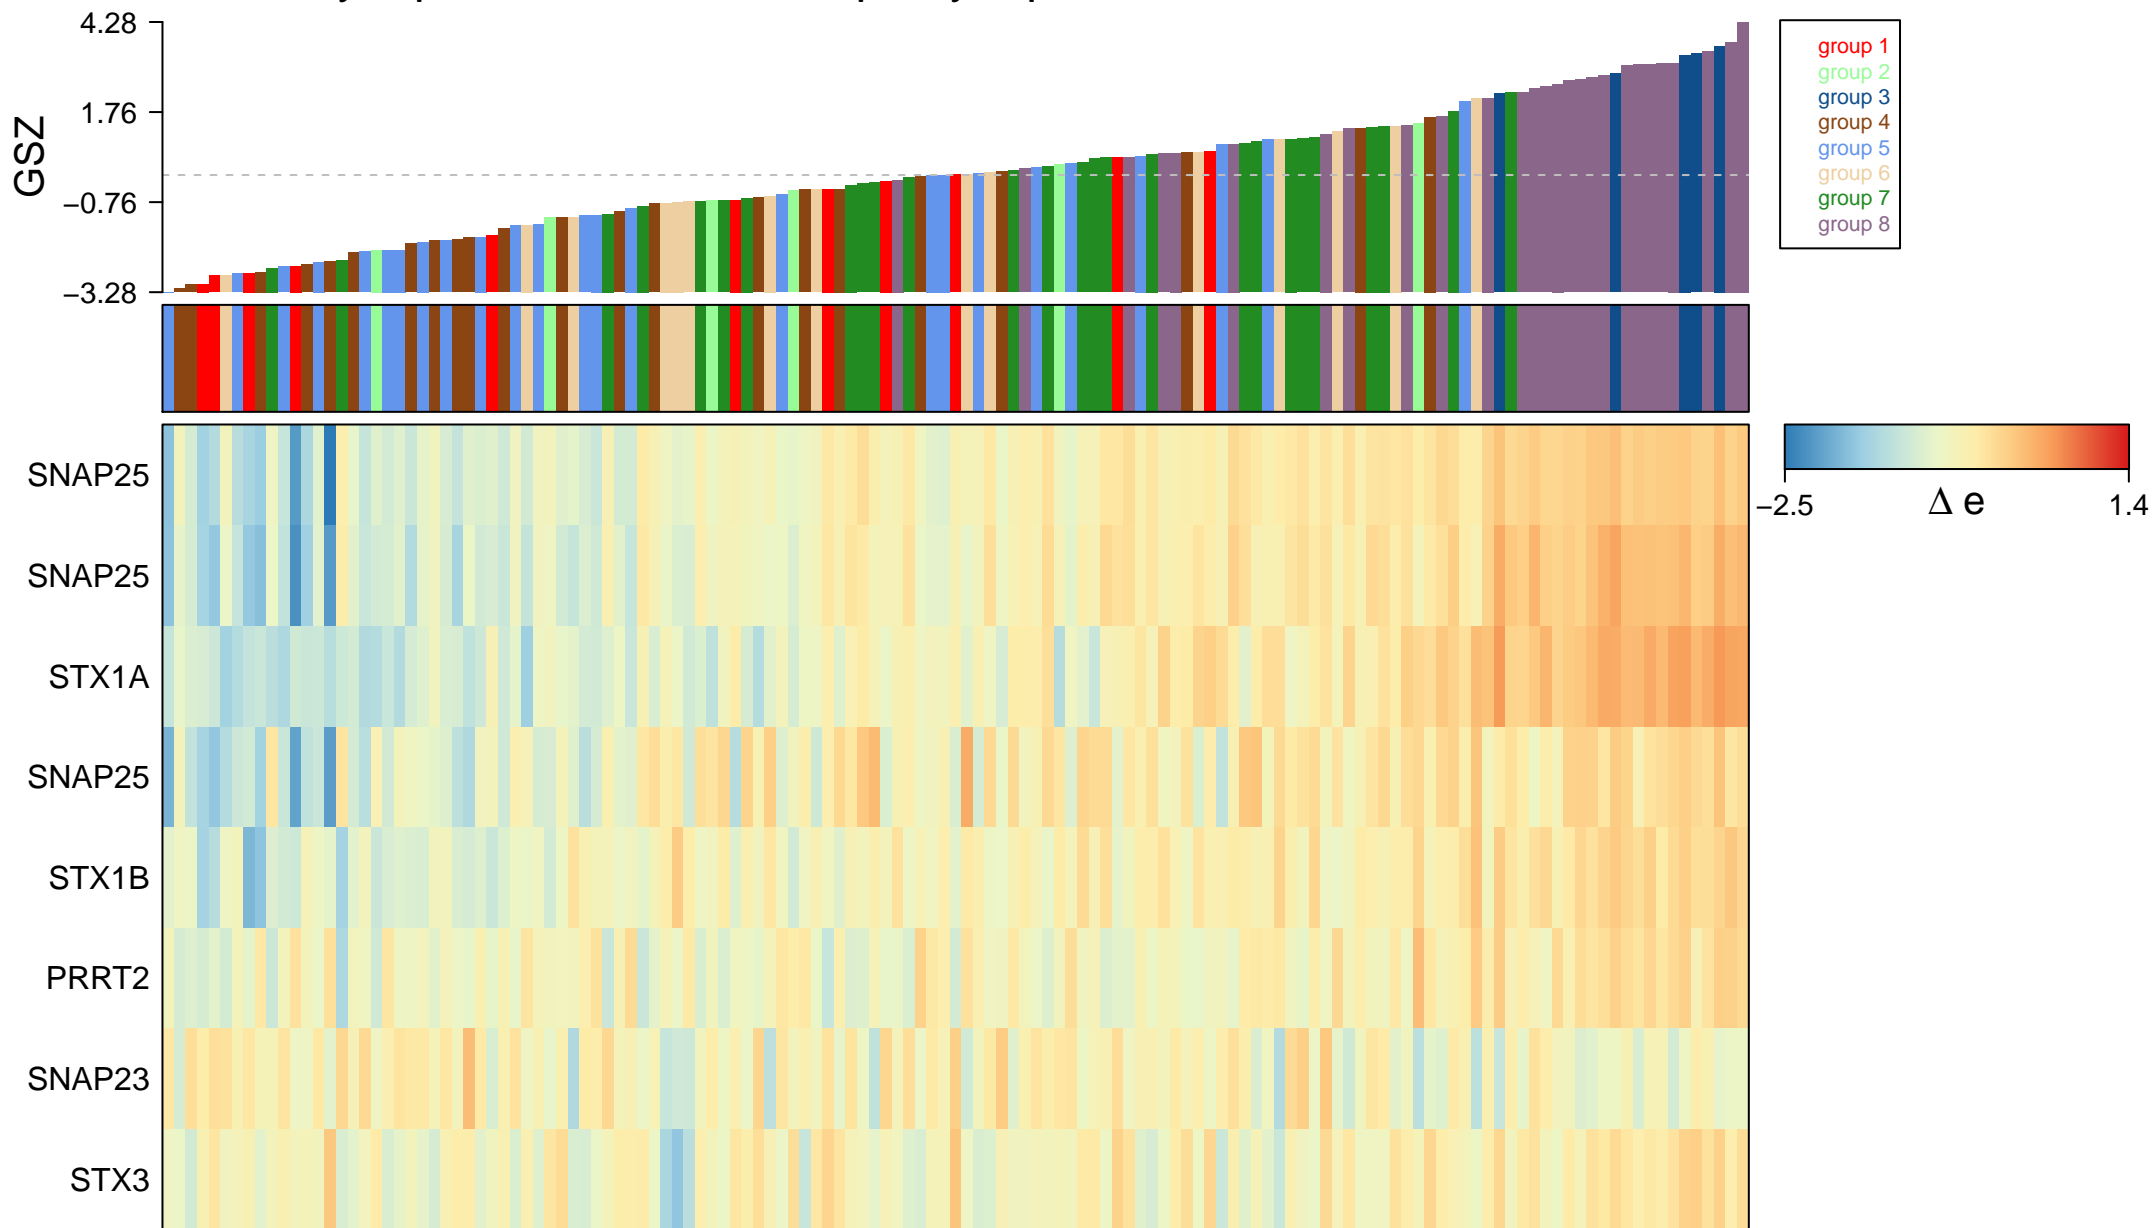

# synaptic vesicle fusion to presynaptic active zone membrane