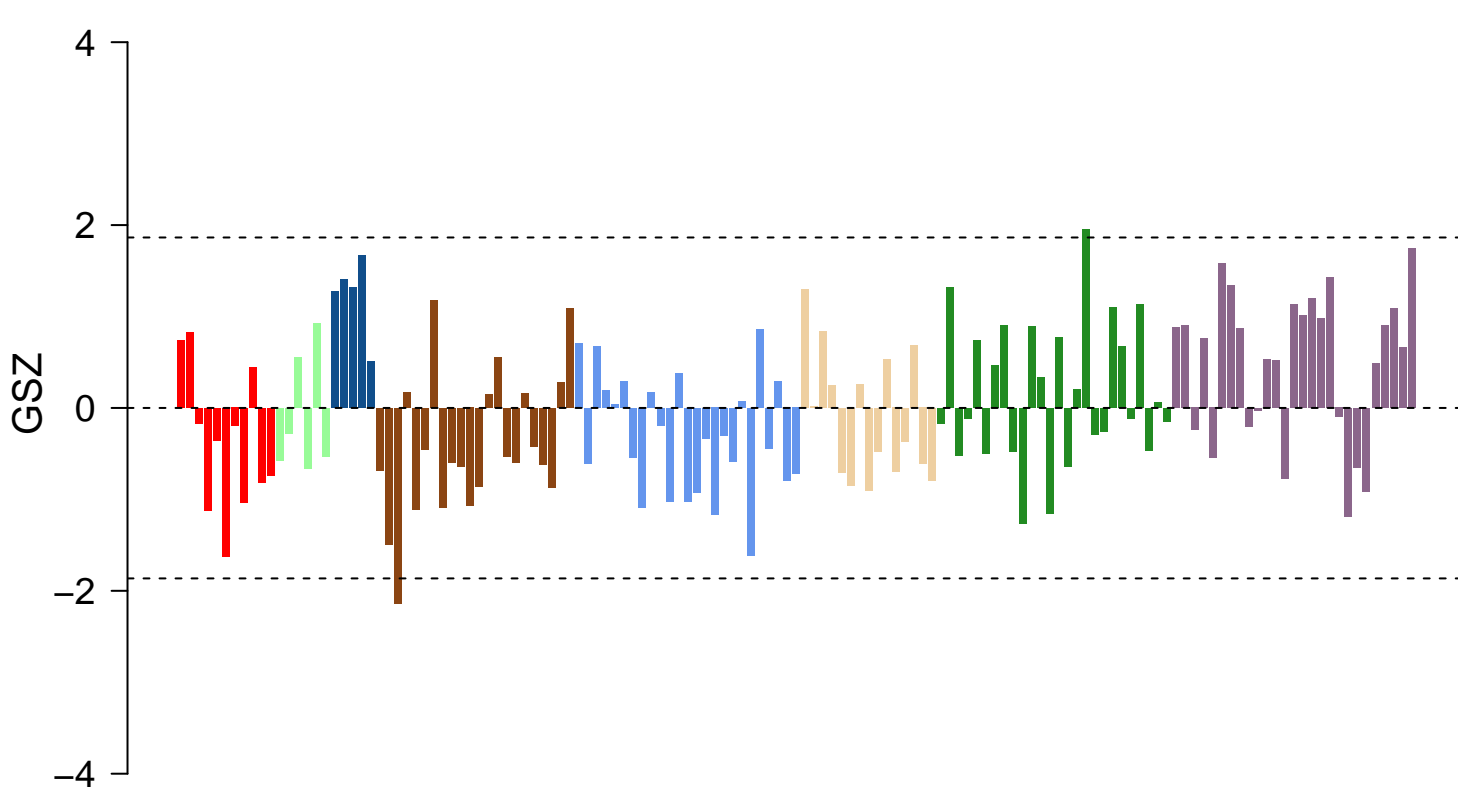

# sodium ion import across plasma membrane