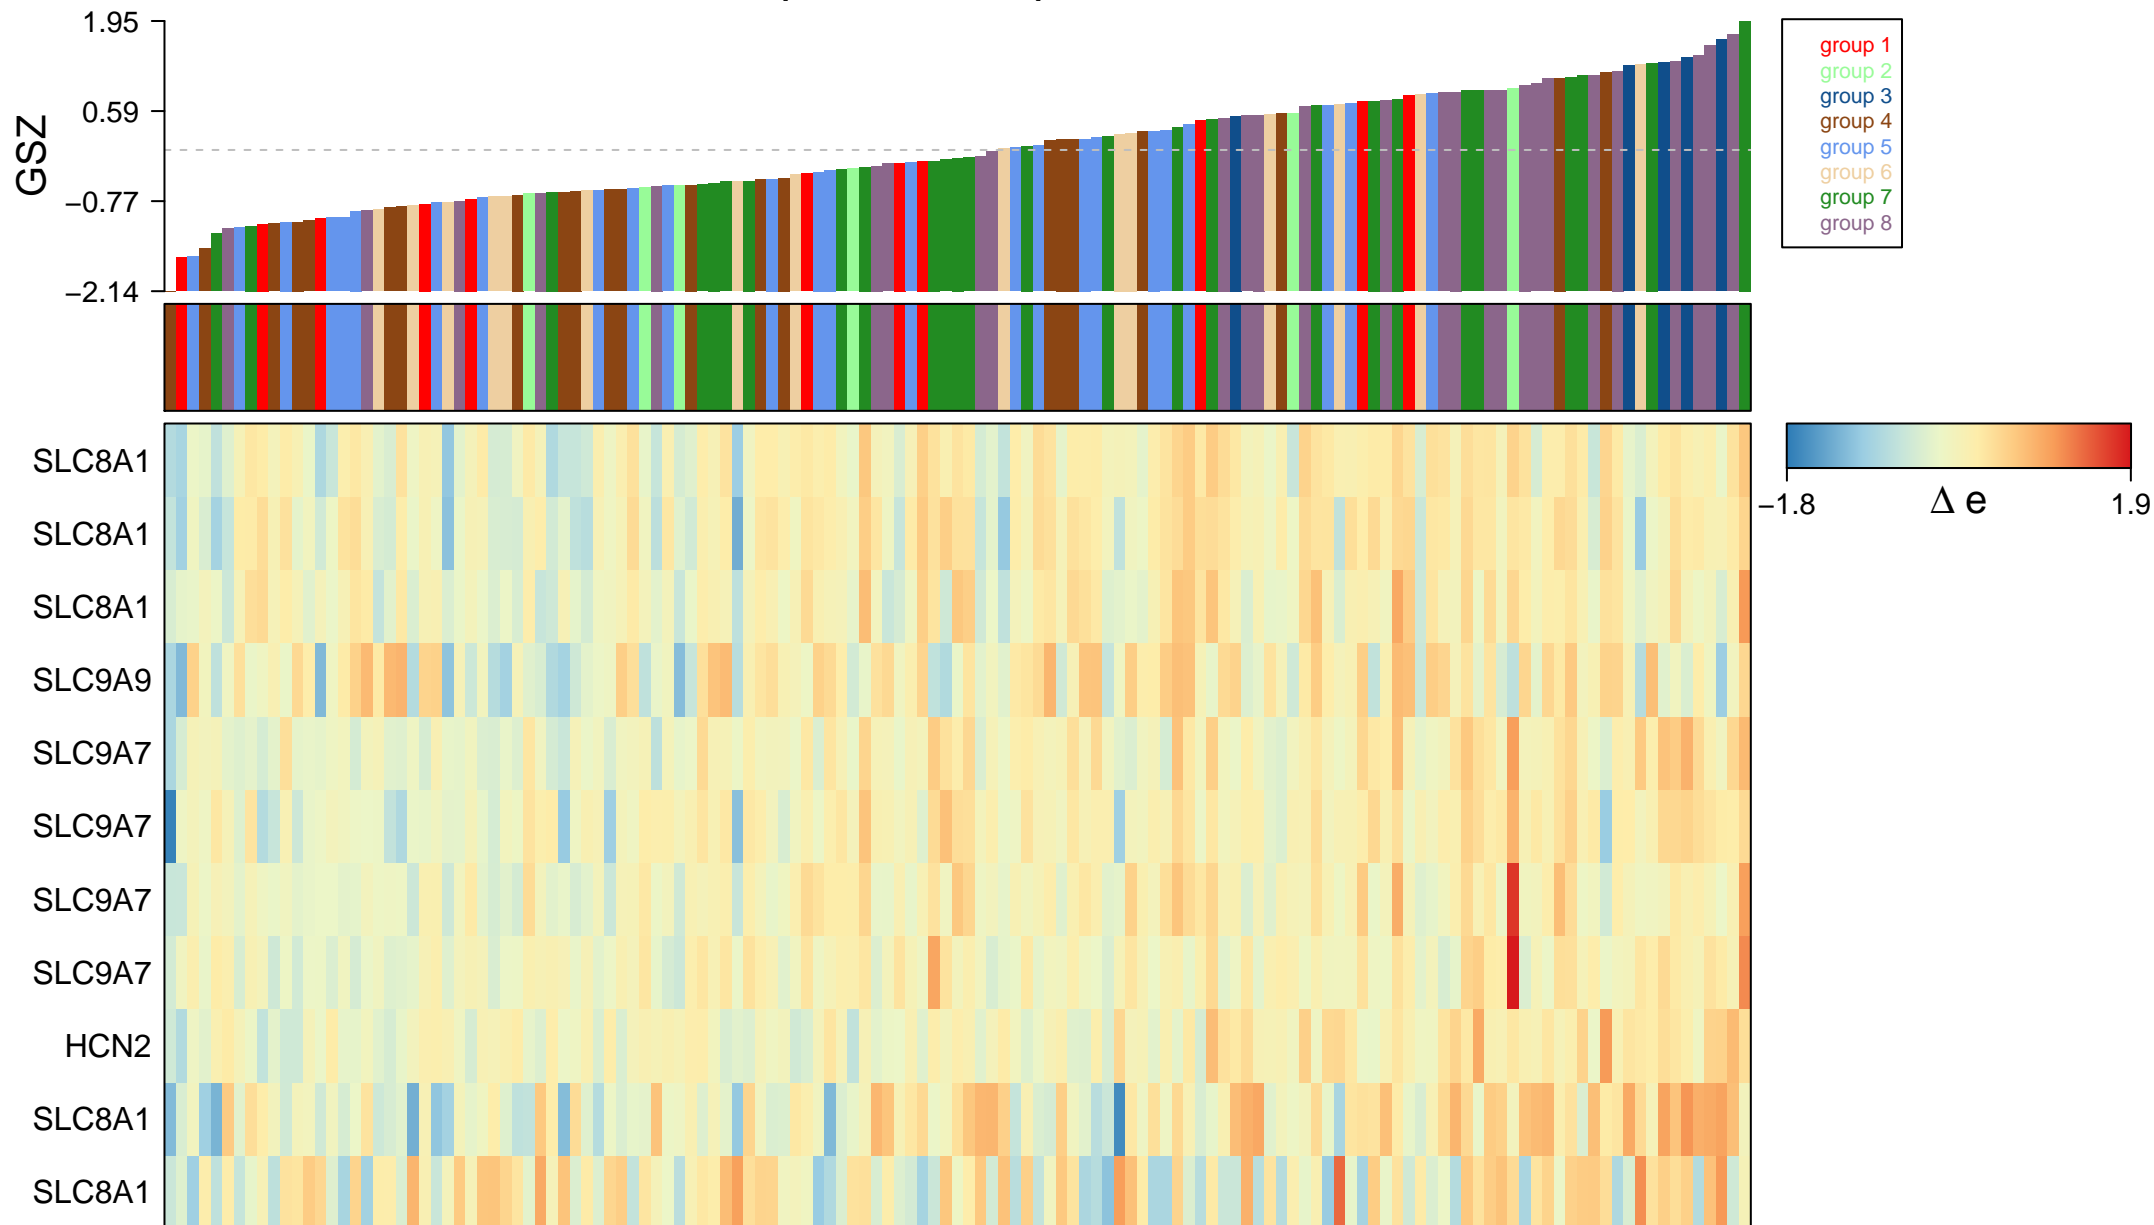

# sodium ion import across plasma membrane