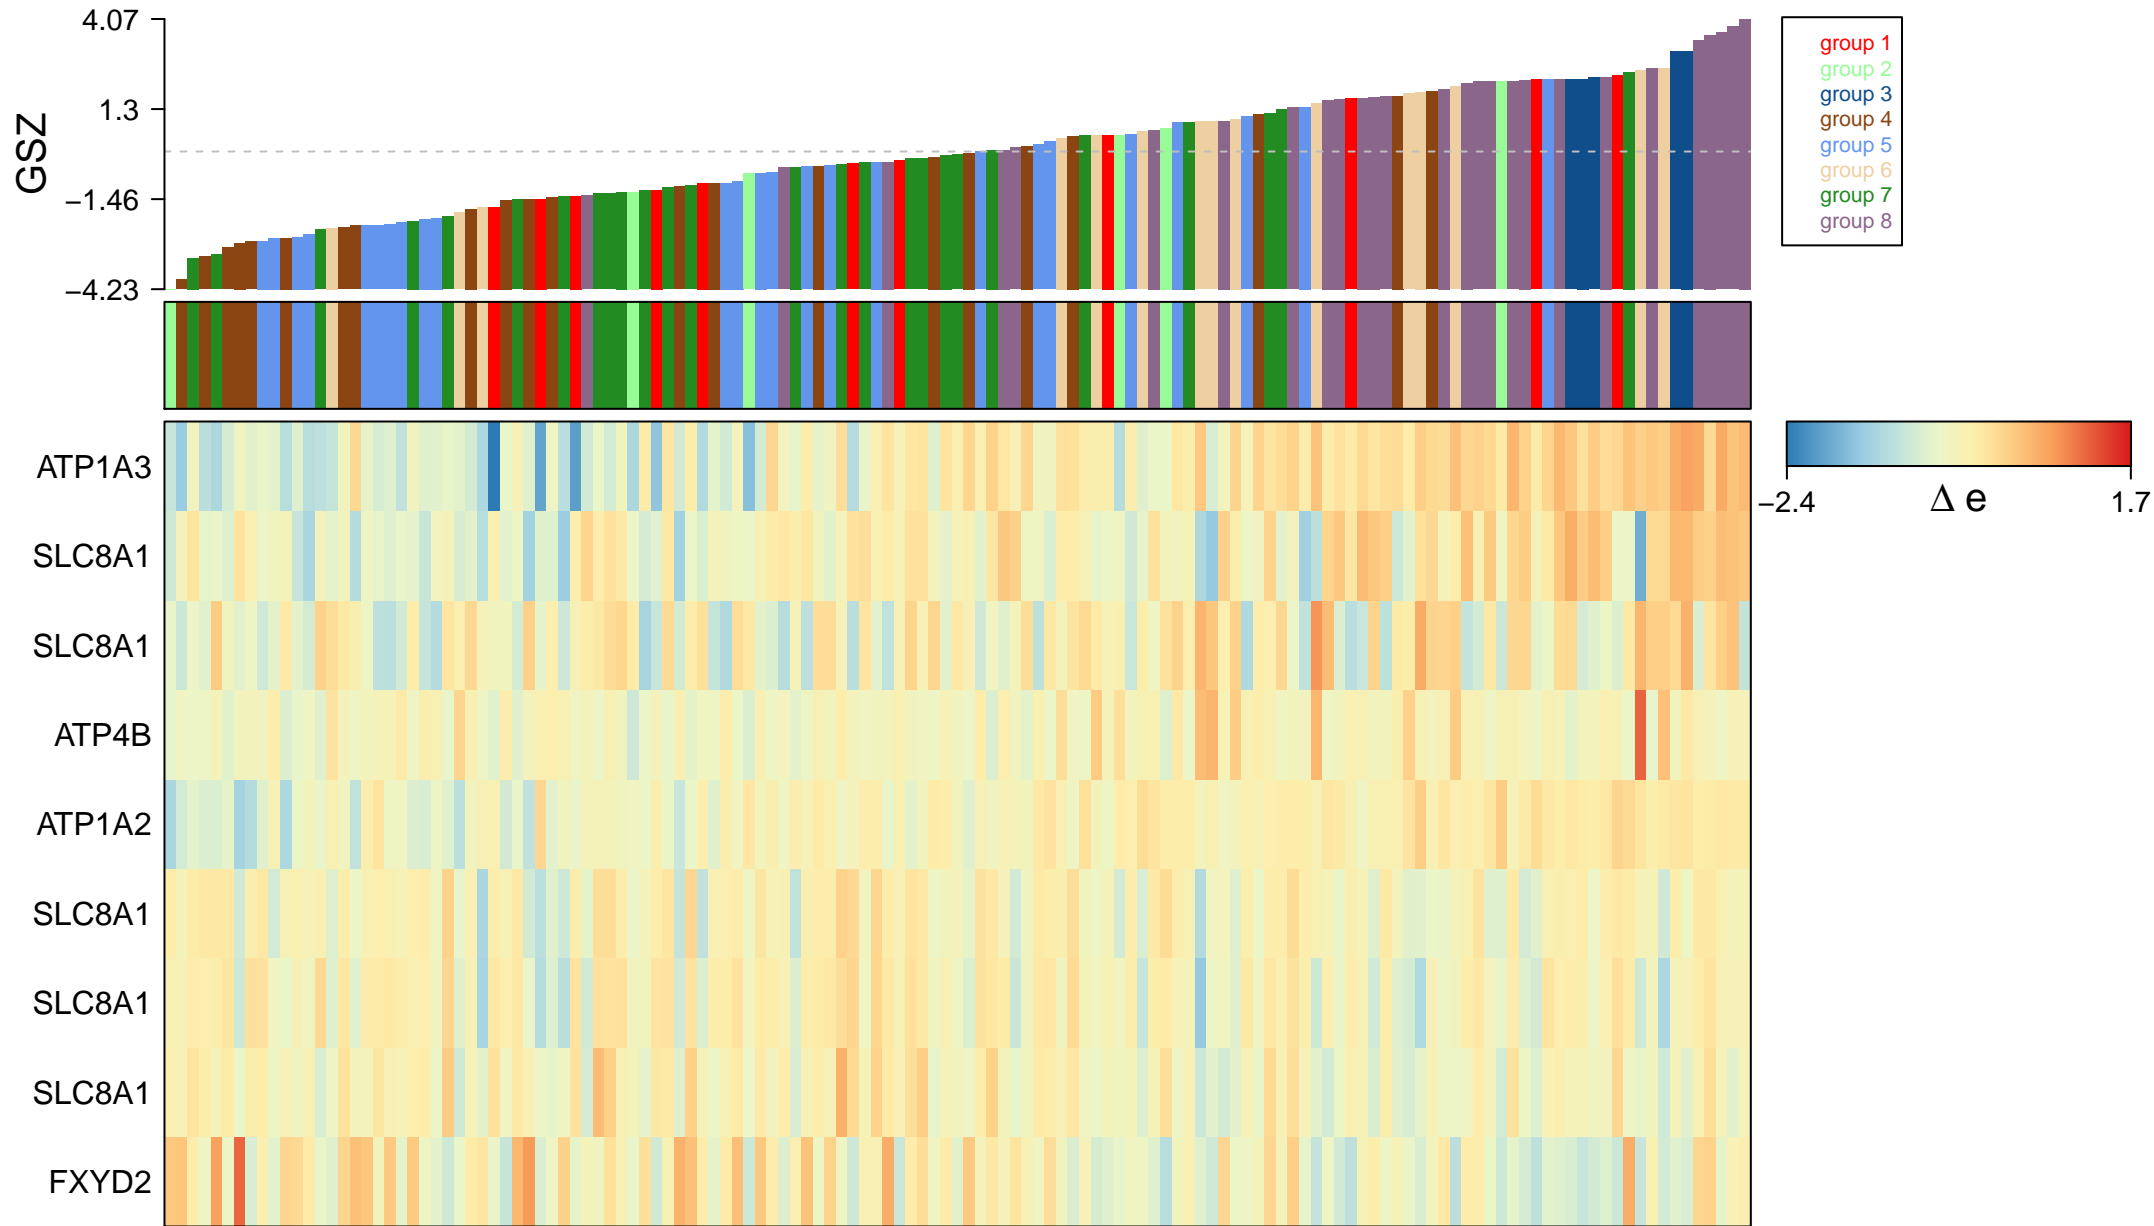

# sodium ion export across plasma membrane