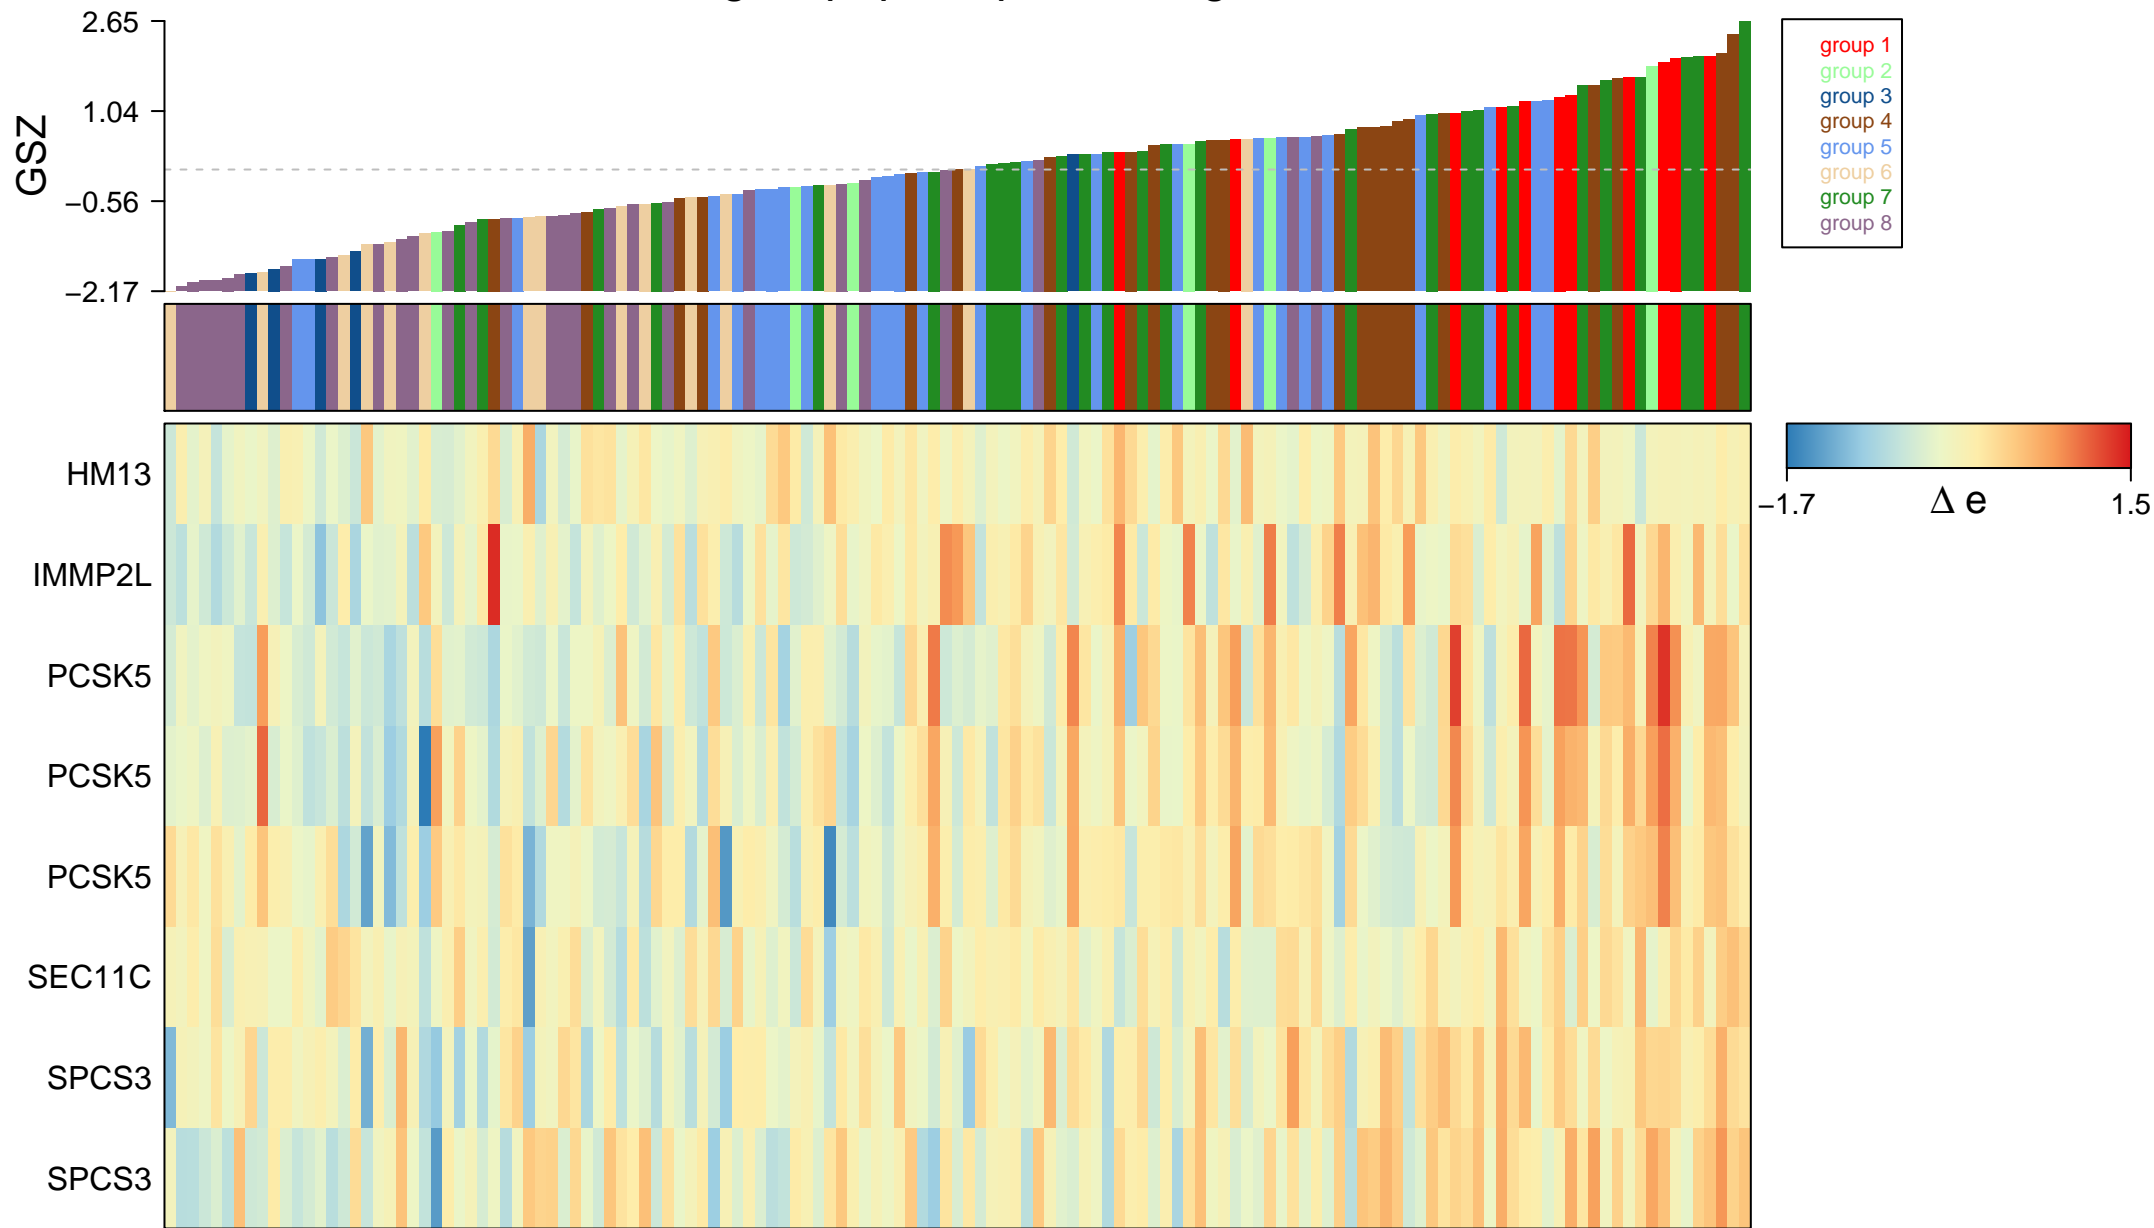

# signal peptide processing