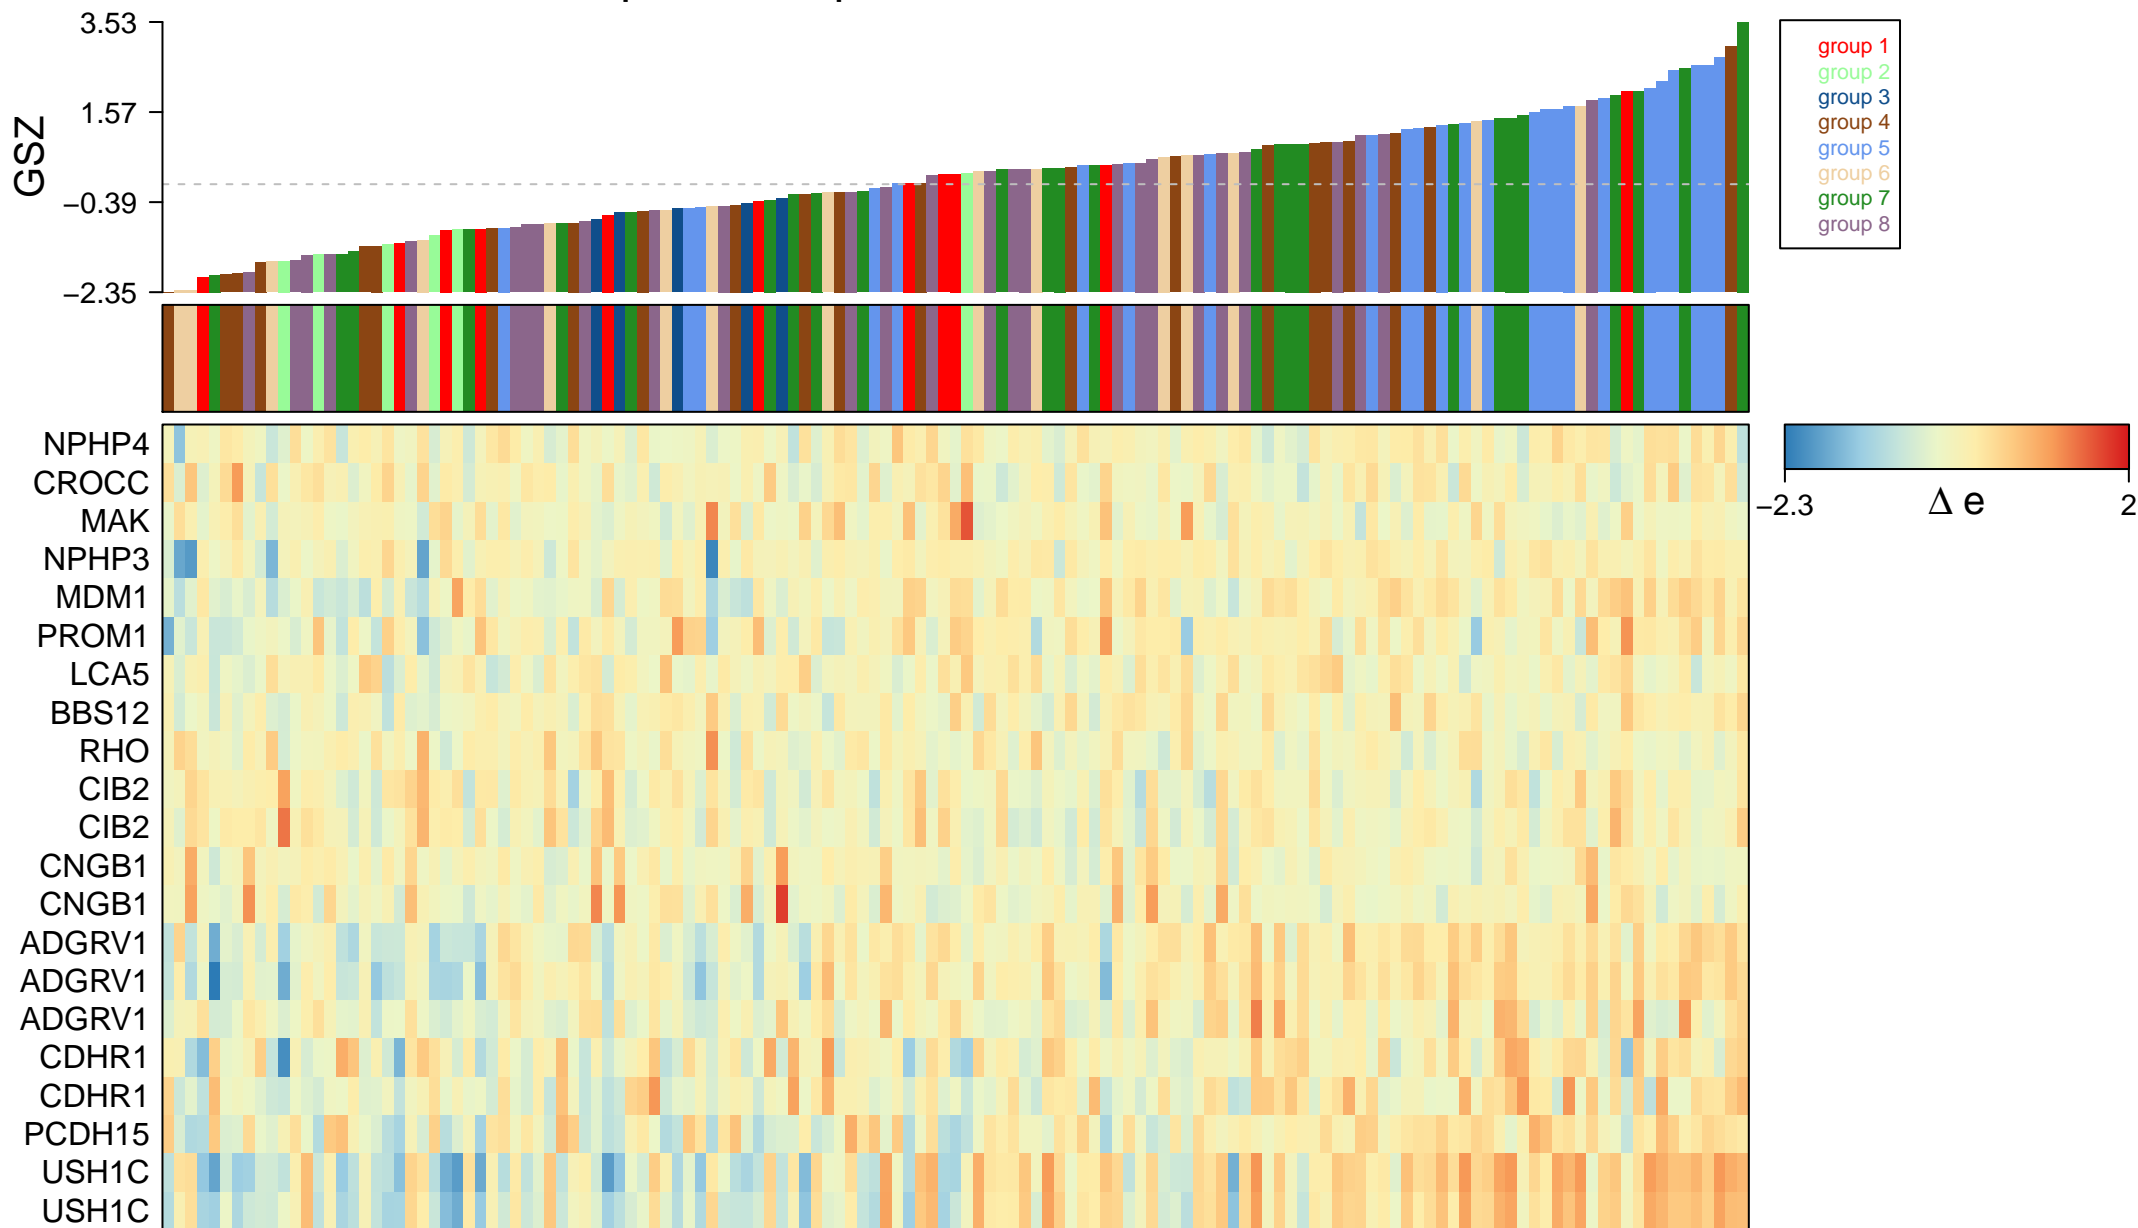

# photoreceptor cell maintenance