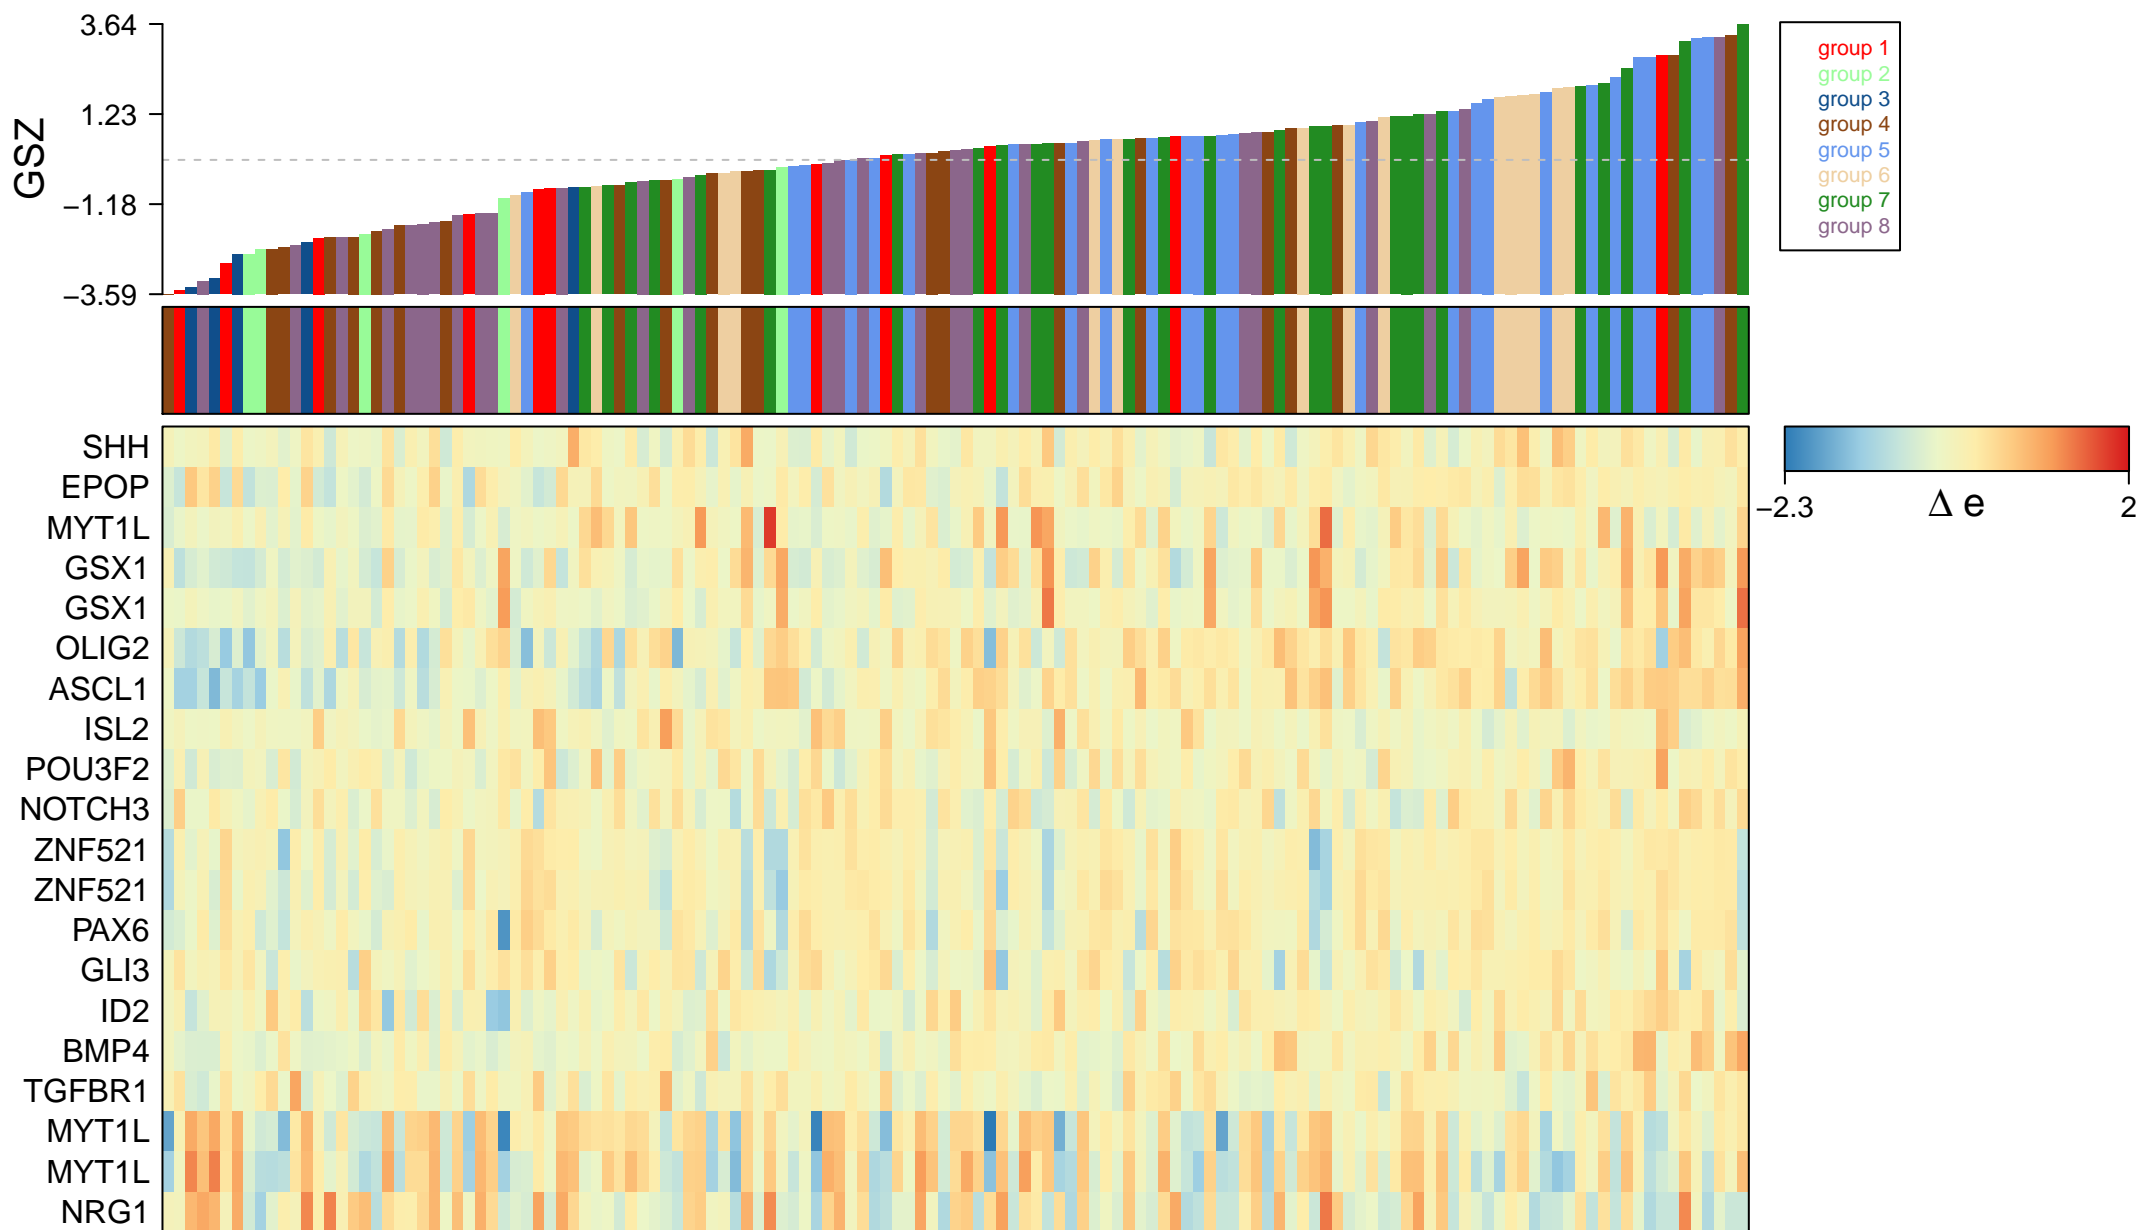

# neuron fate commitment