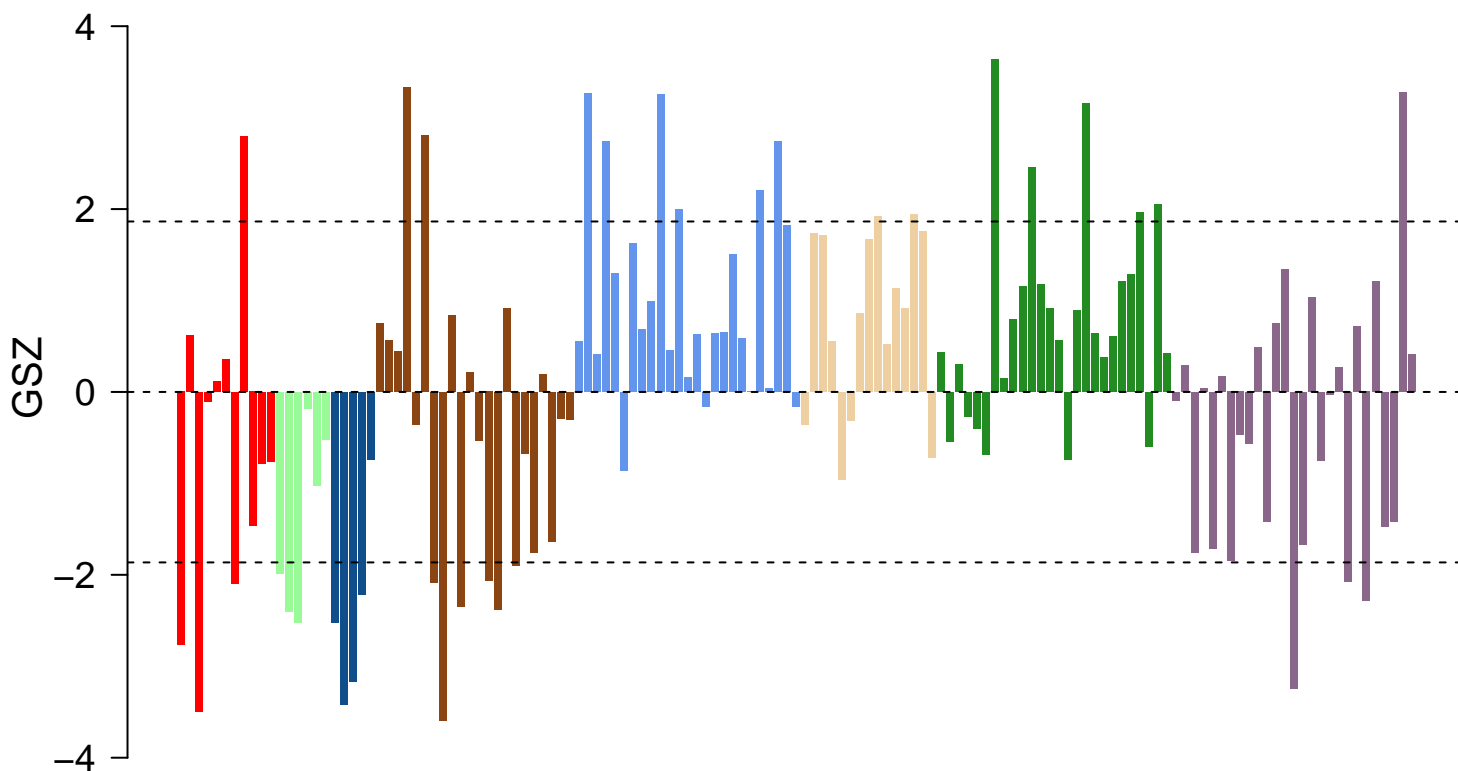

# neuron fate commitment