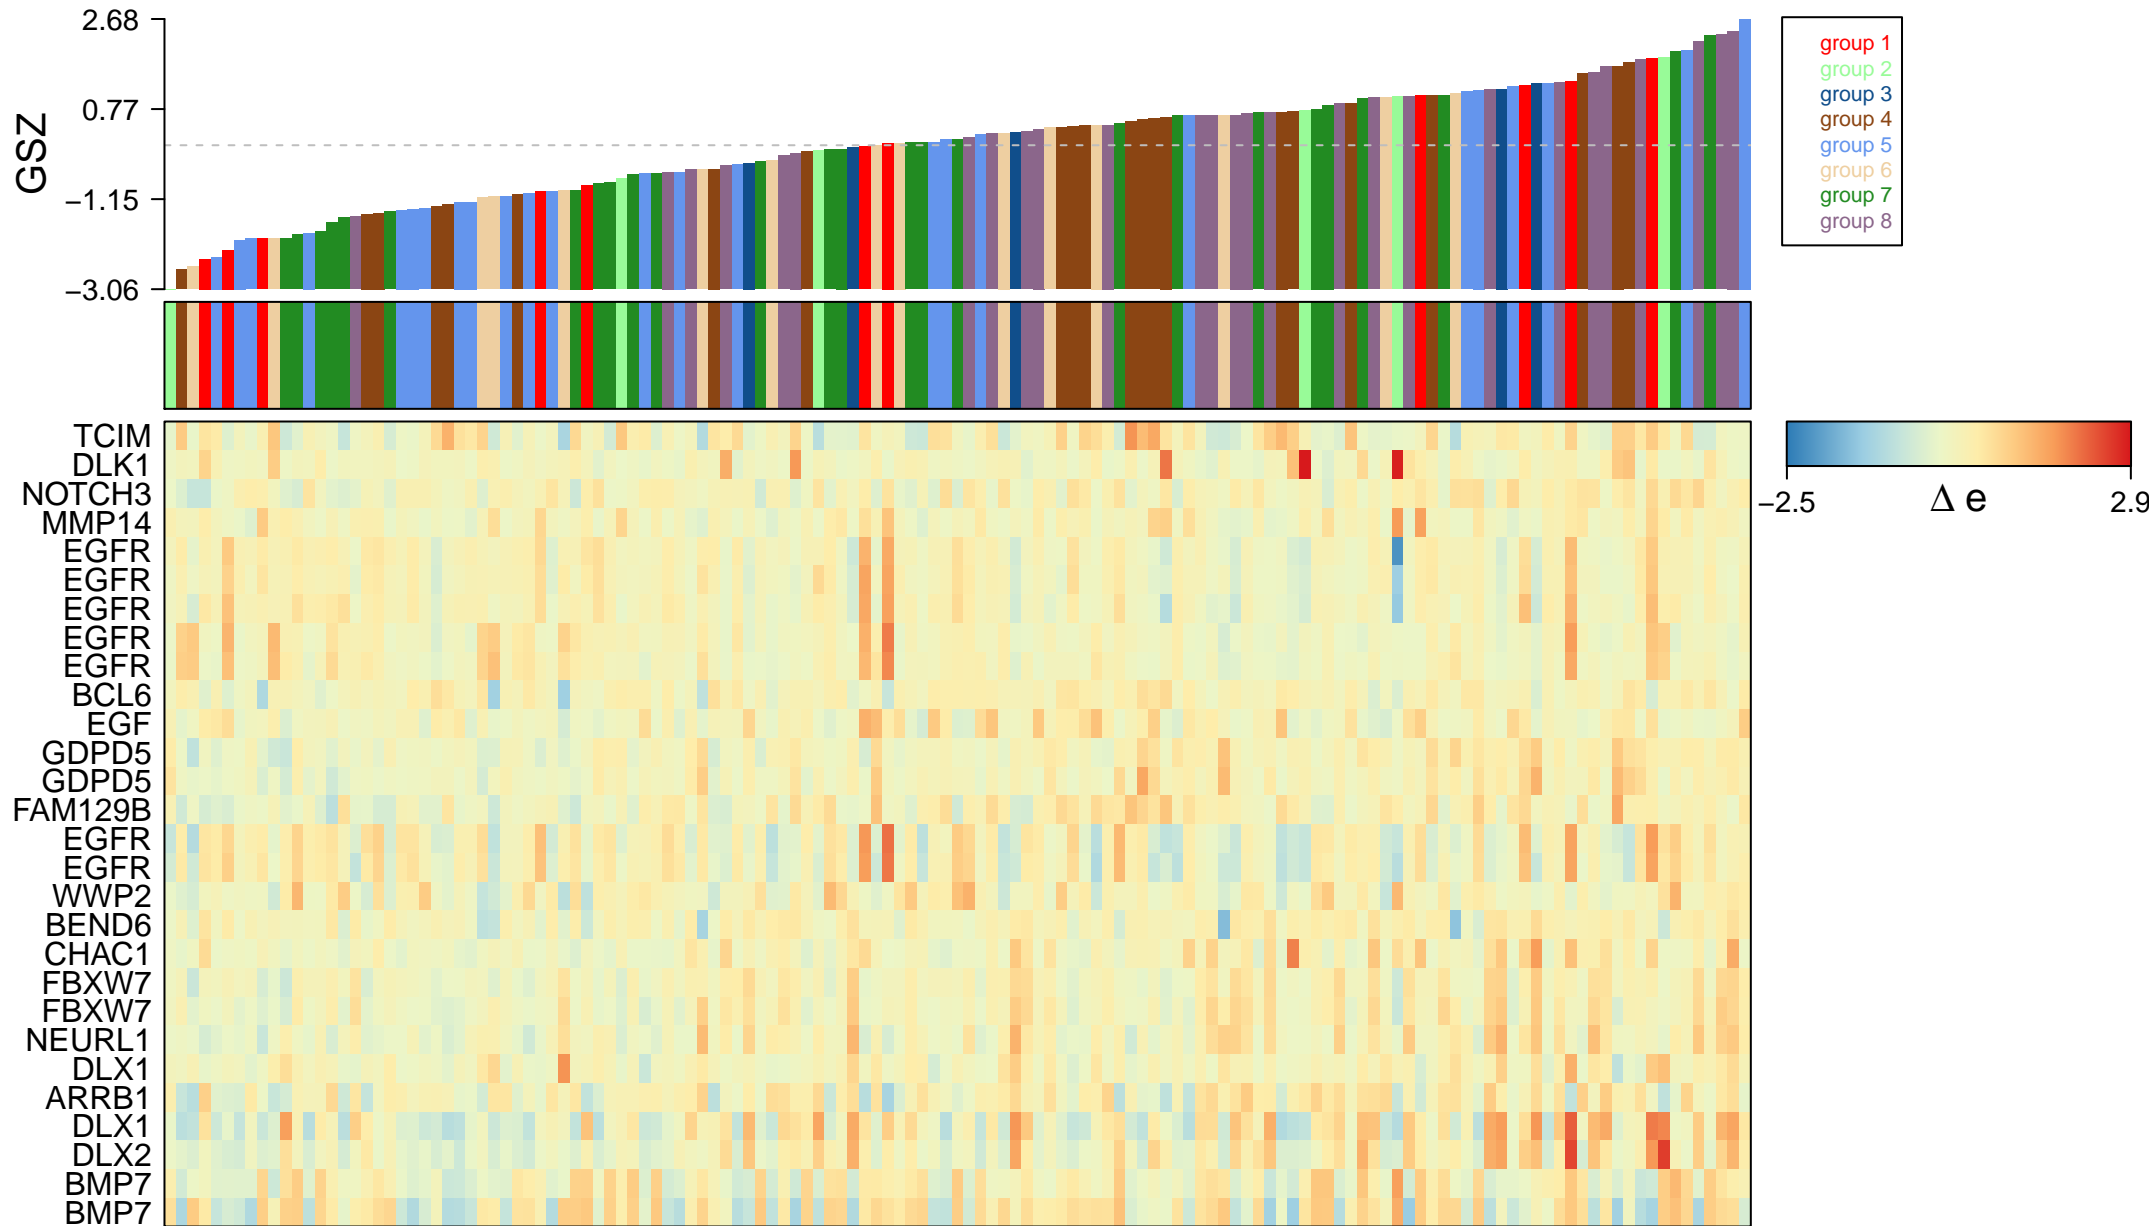

negative regulation of Notch signaling pathway

negative regulation of Notch signaling pathway