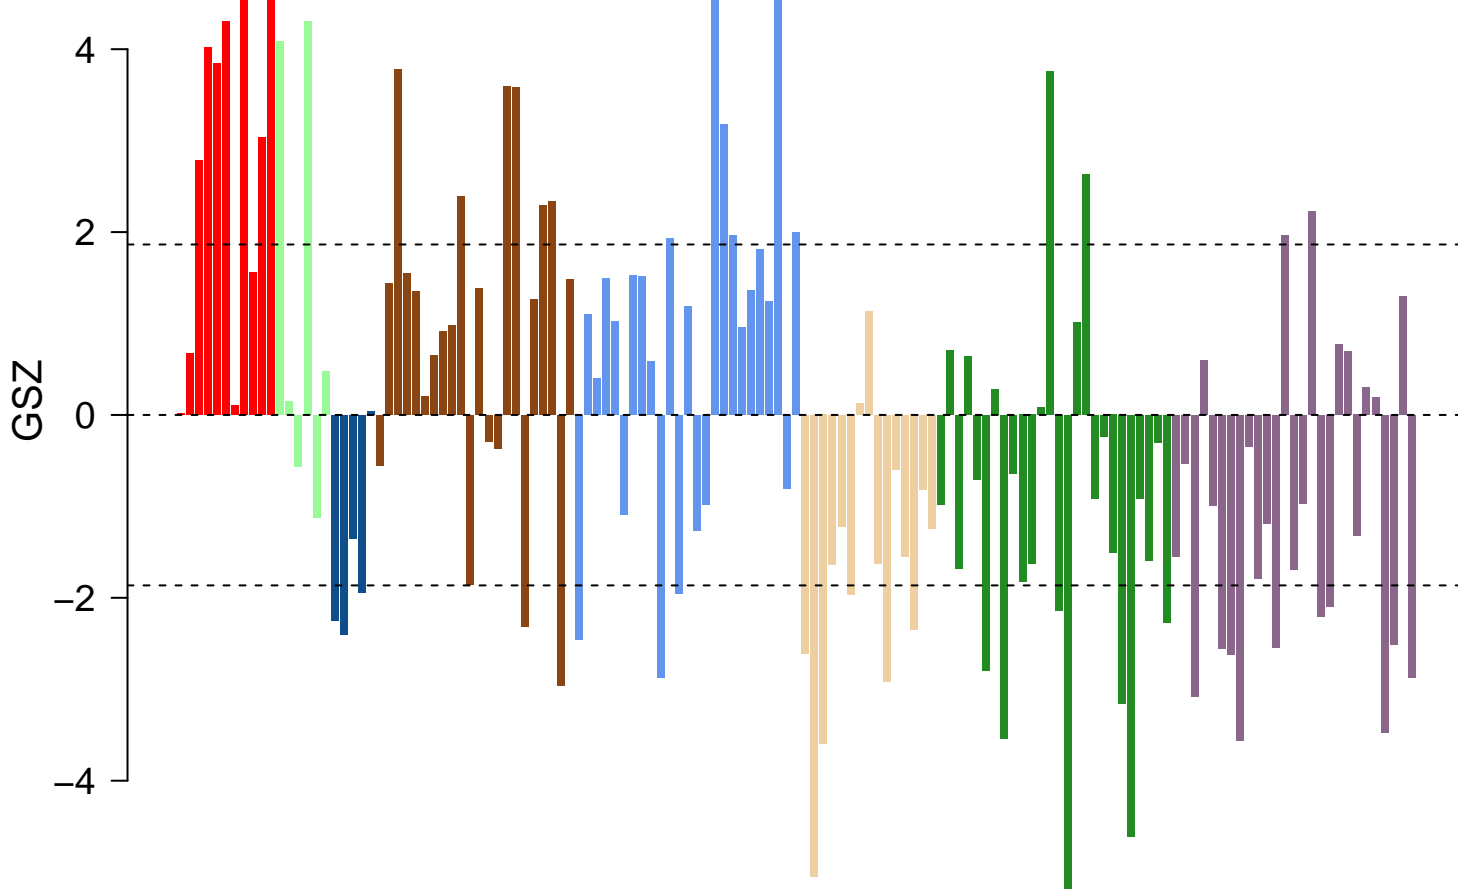

# metaphase plate congression