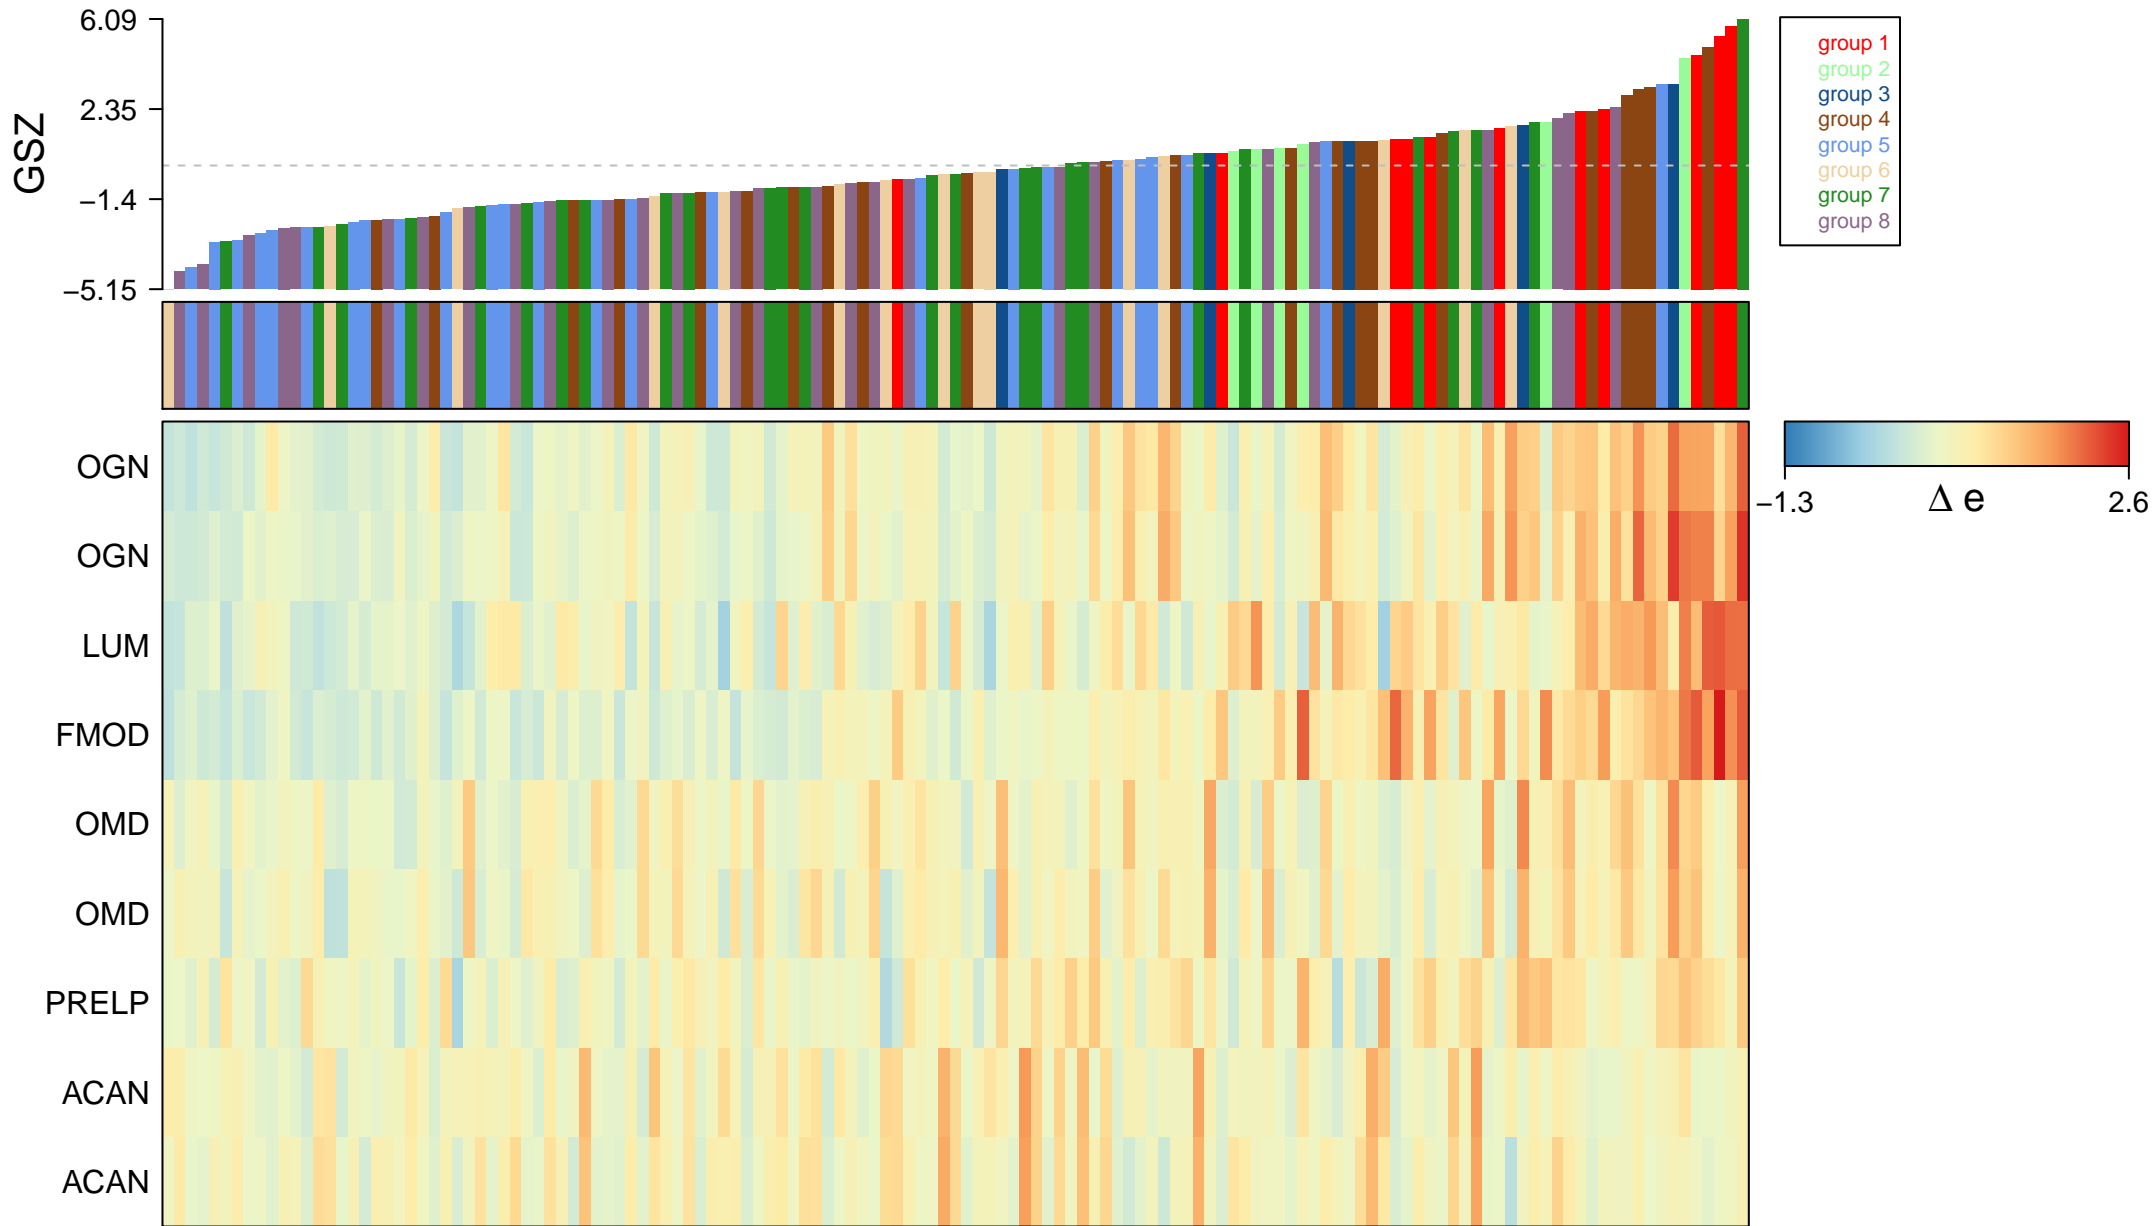

# keratan sulfate catabolic process