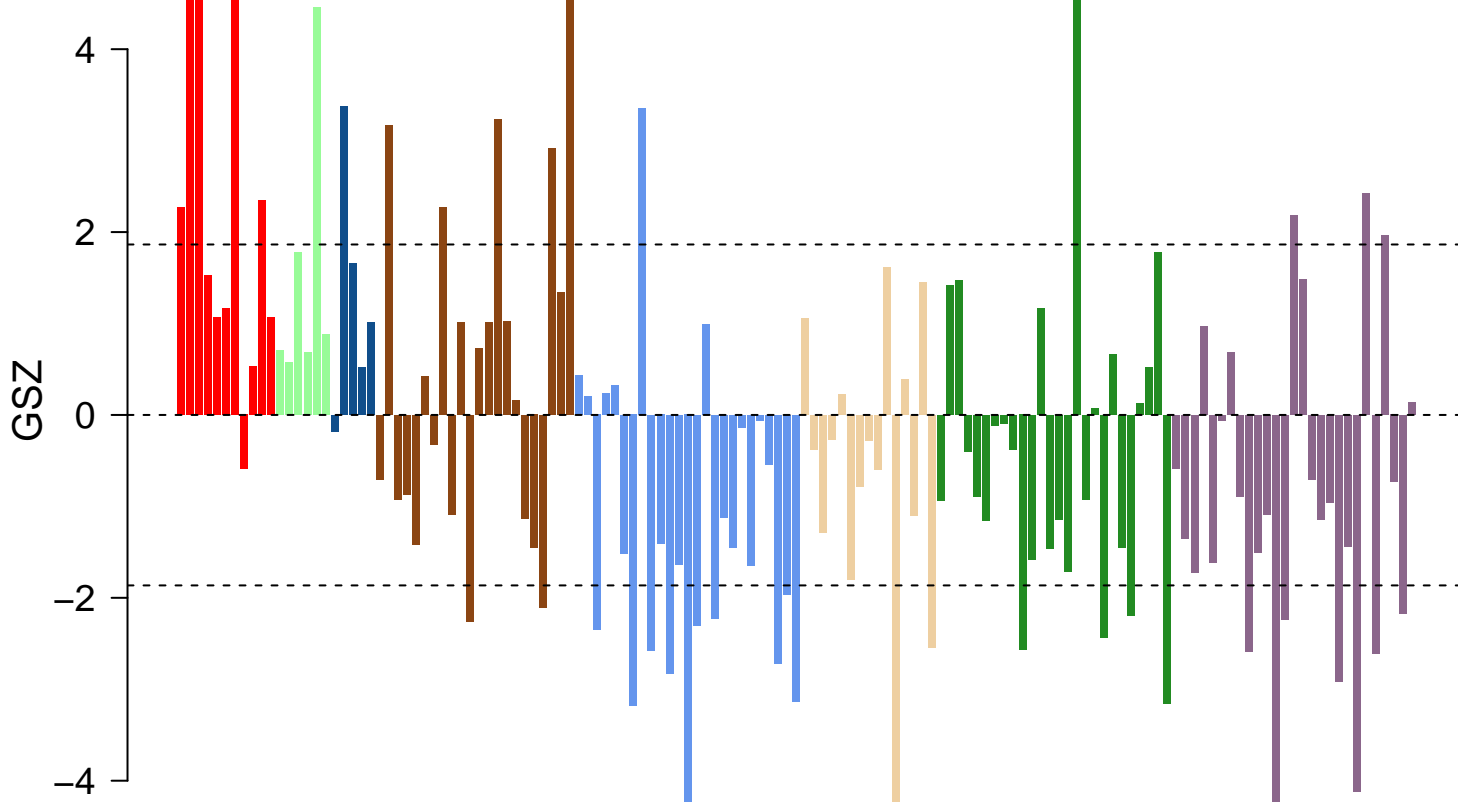

# keratan sulfate catabolic process