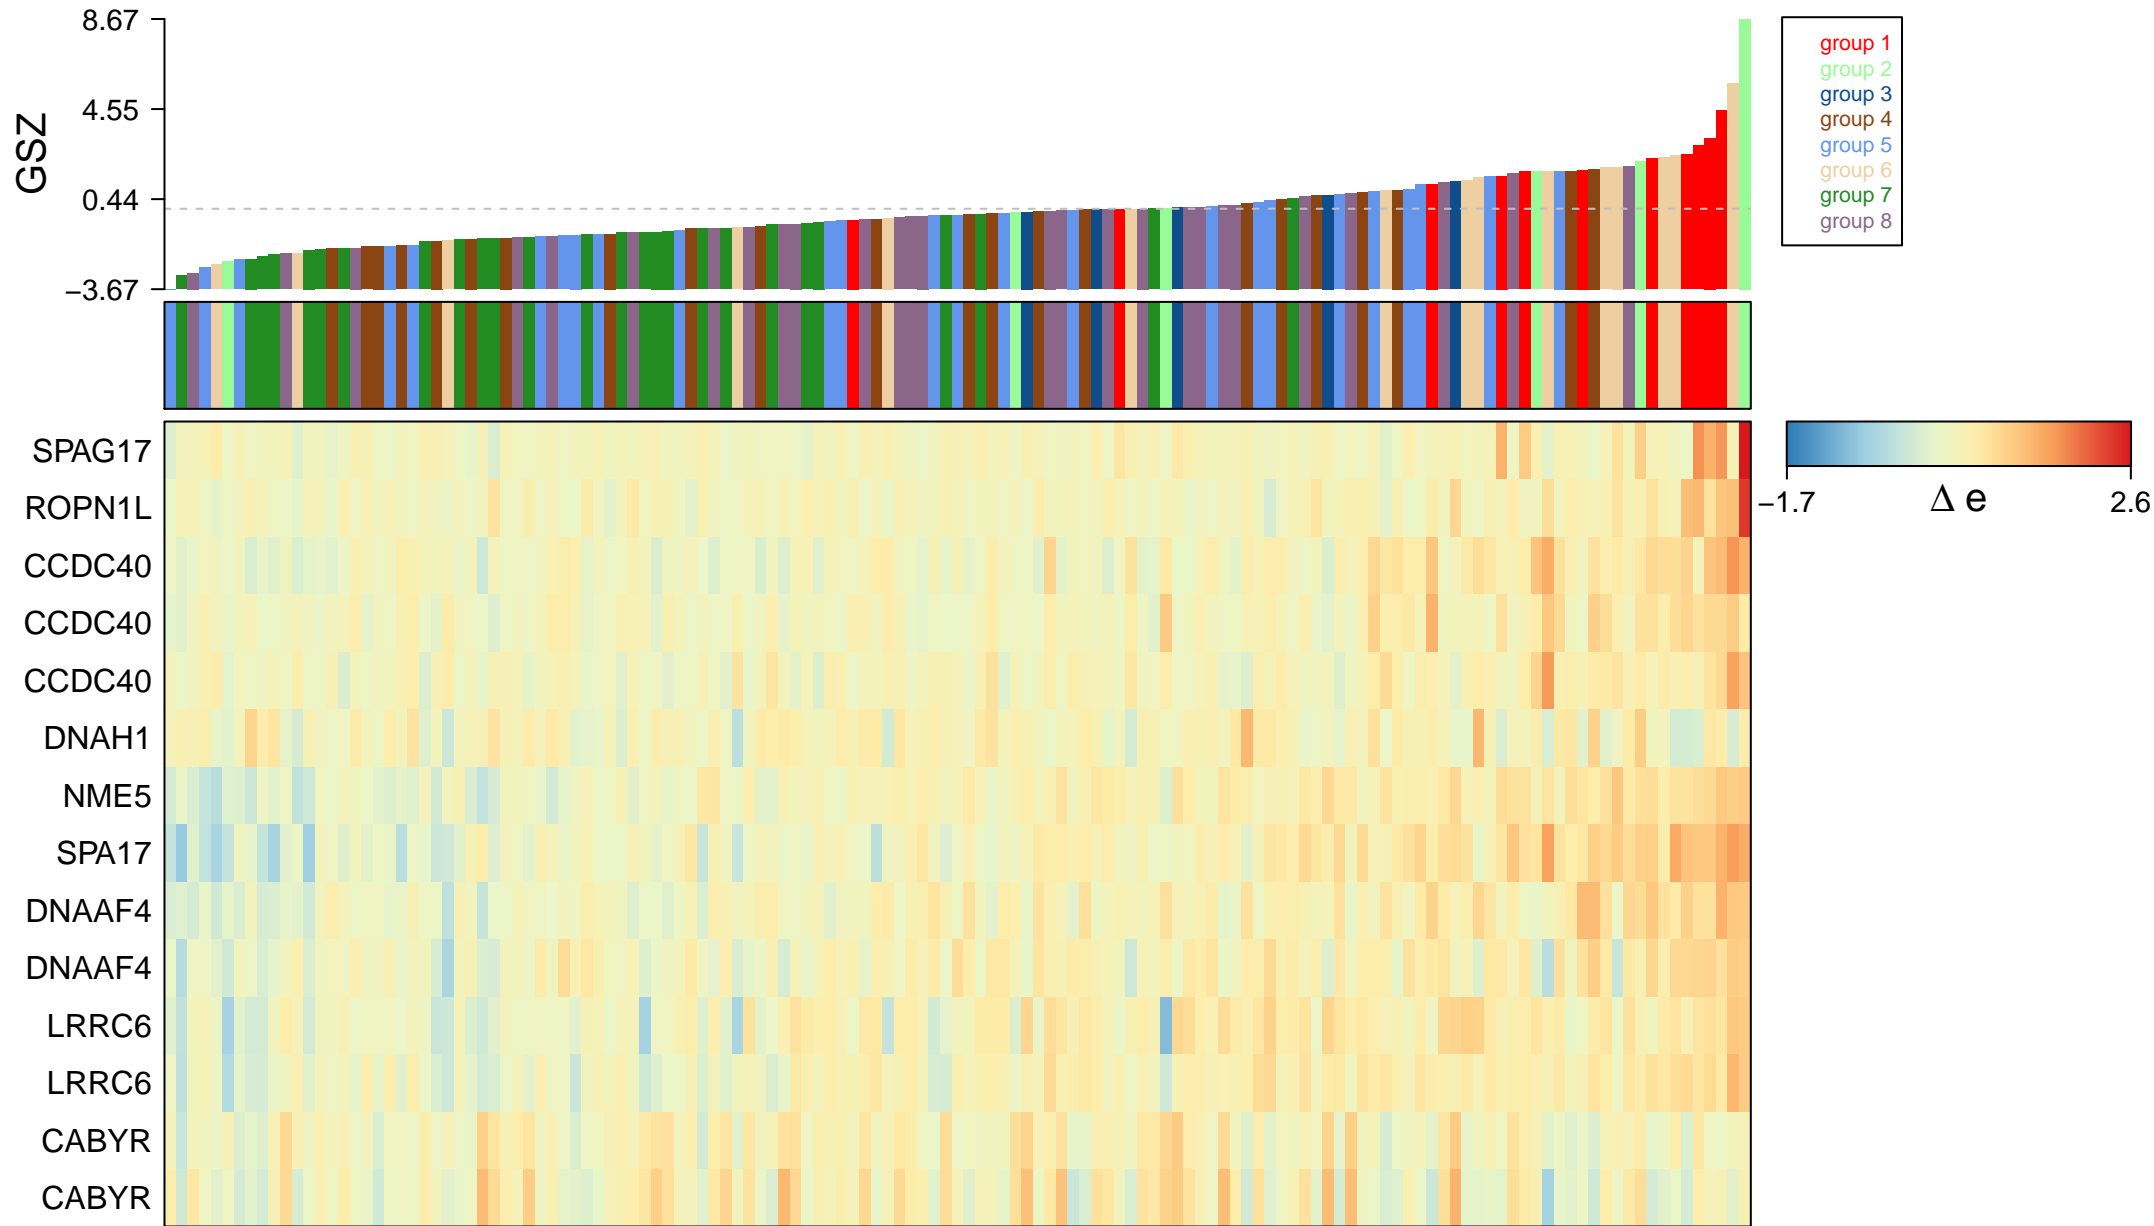

# epithelial cilium movement