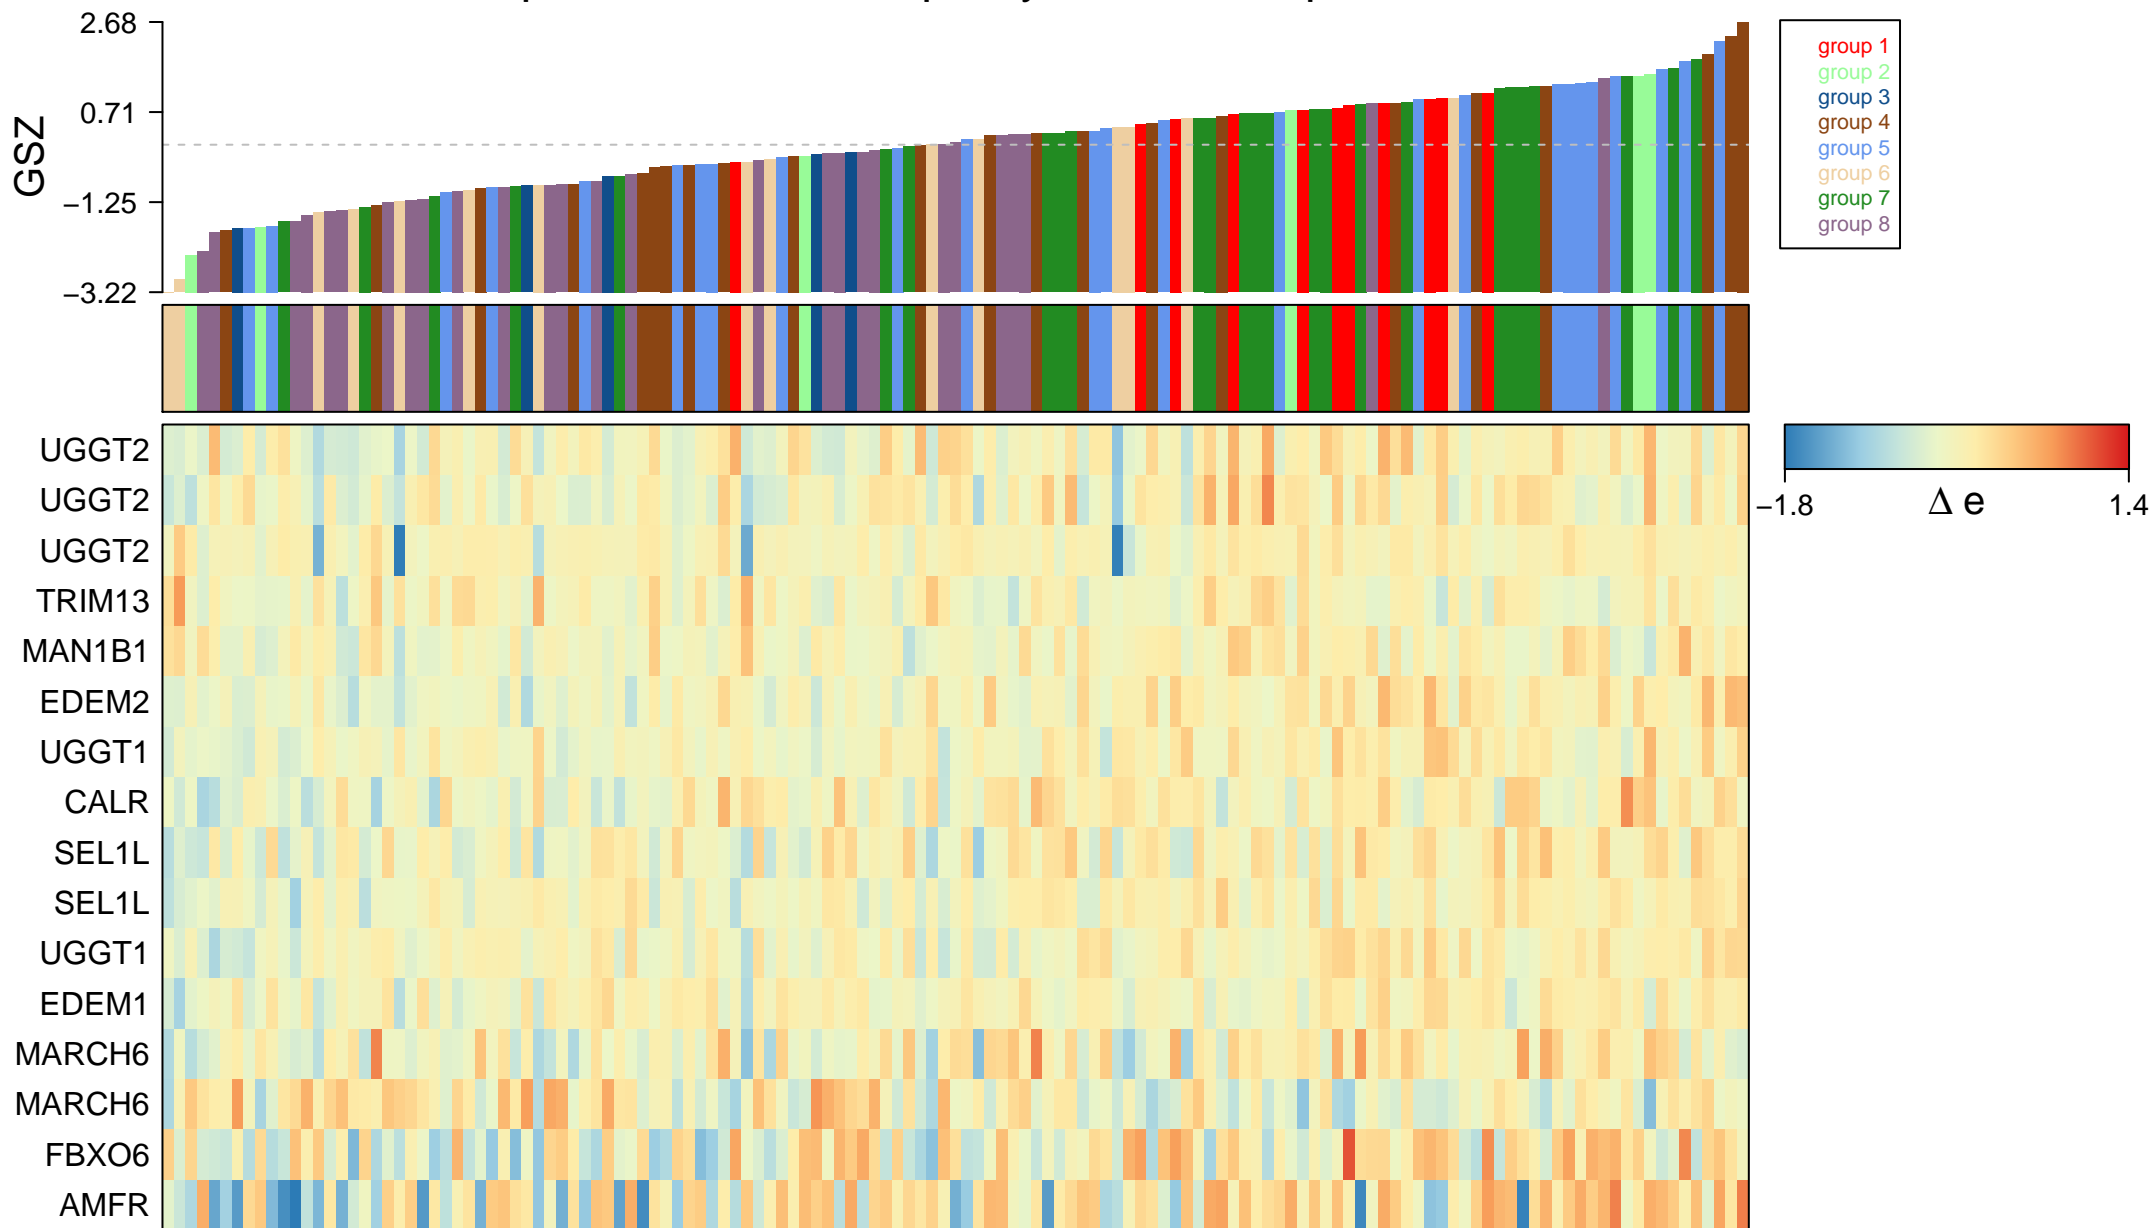

# endoplasmic reticulum quality control compartment