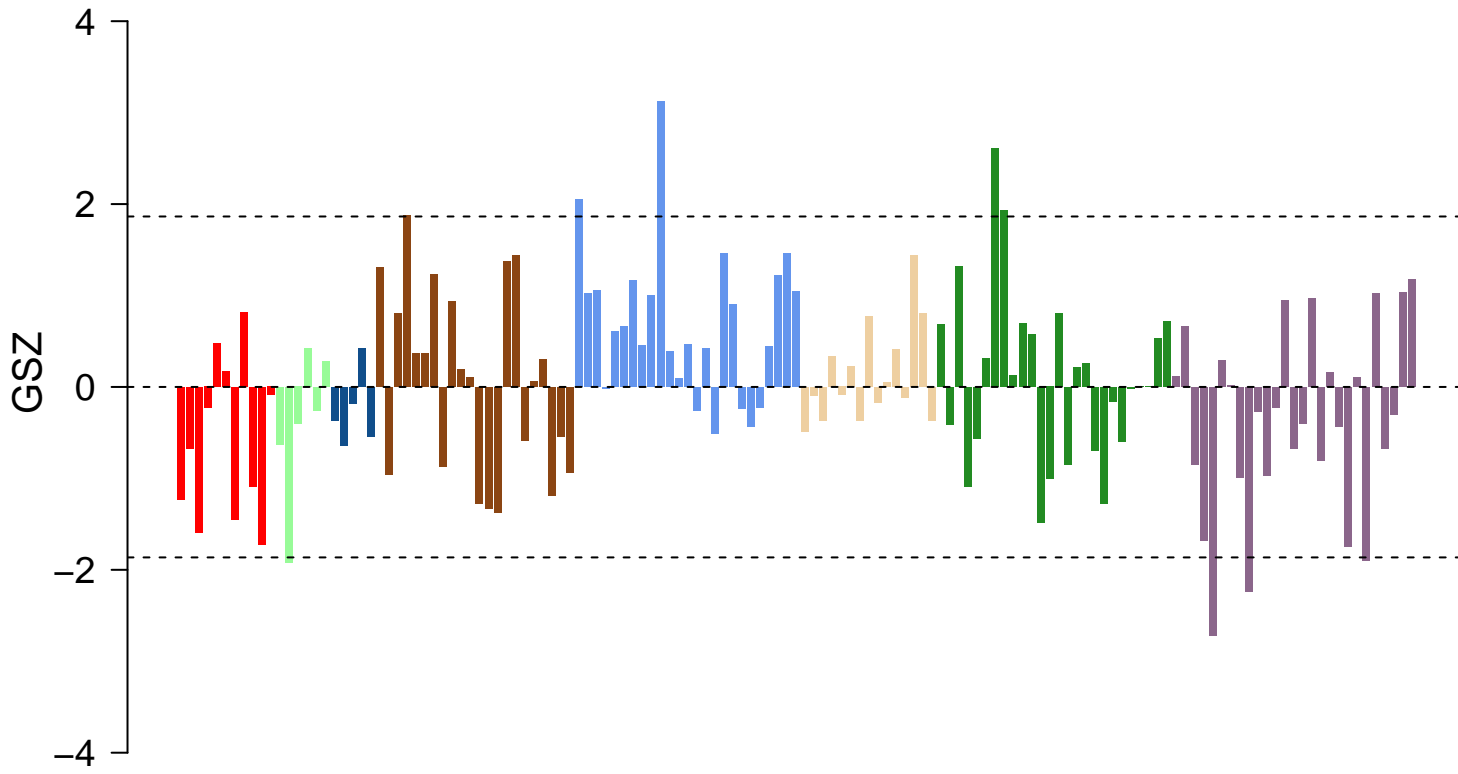

# dorsal/ventral neural tube patterning

# dorsal/ventral neural tube patterning

■ on  
■ -  
□ off