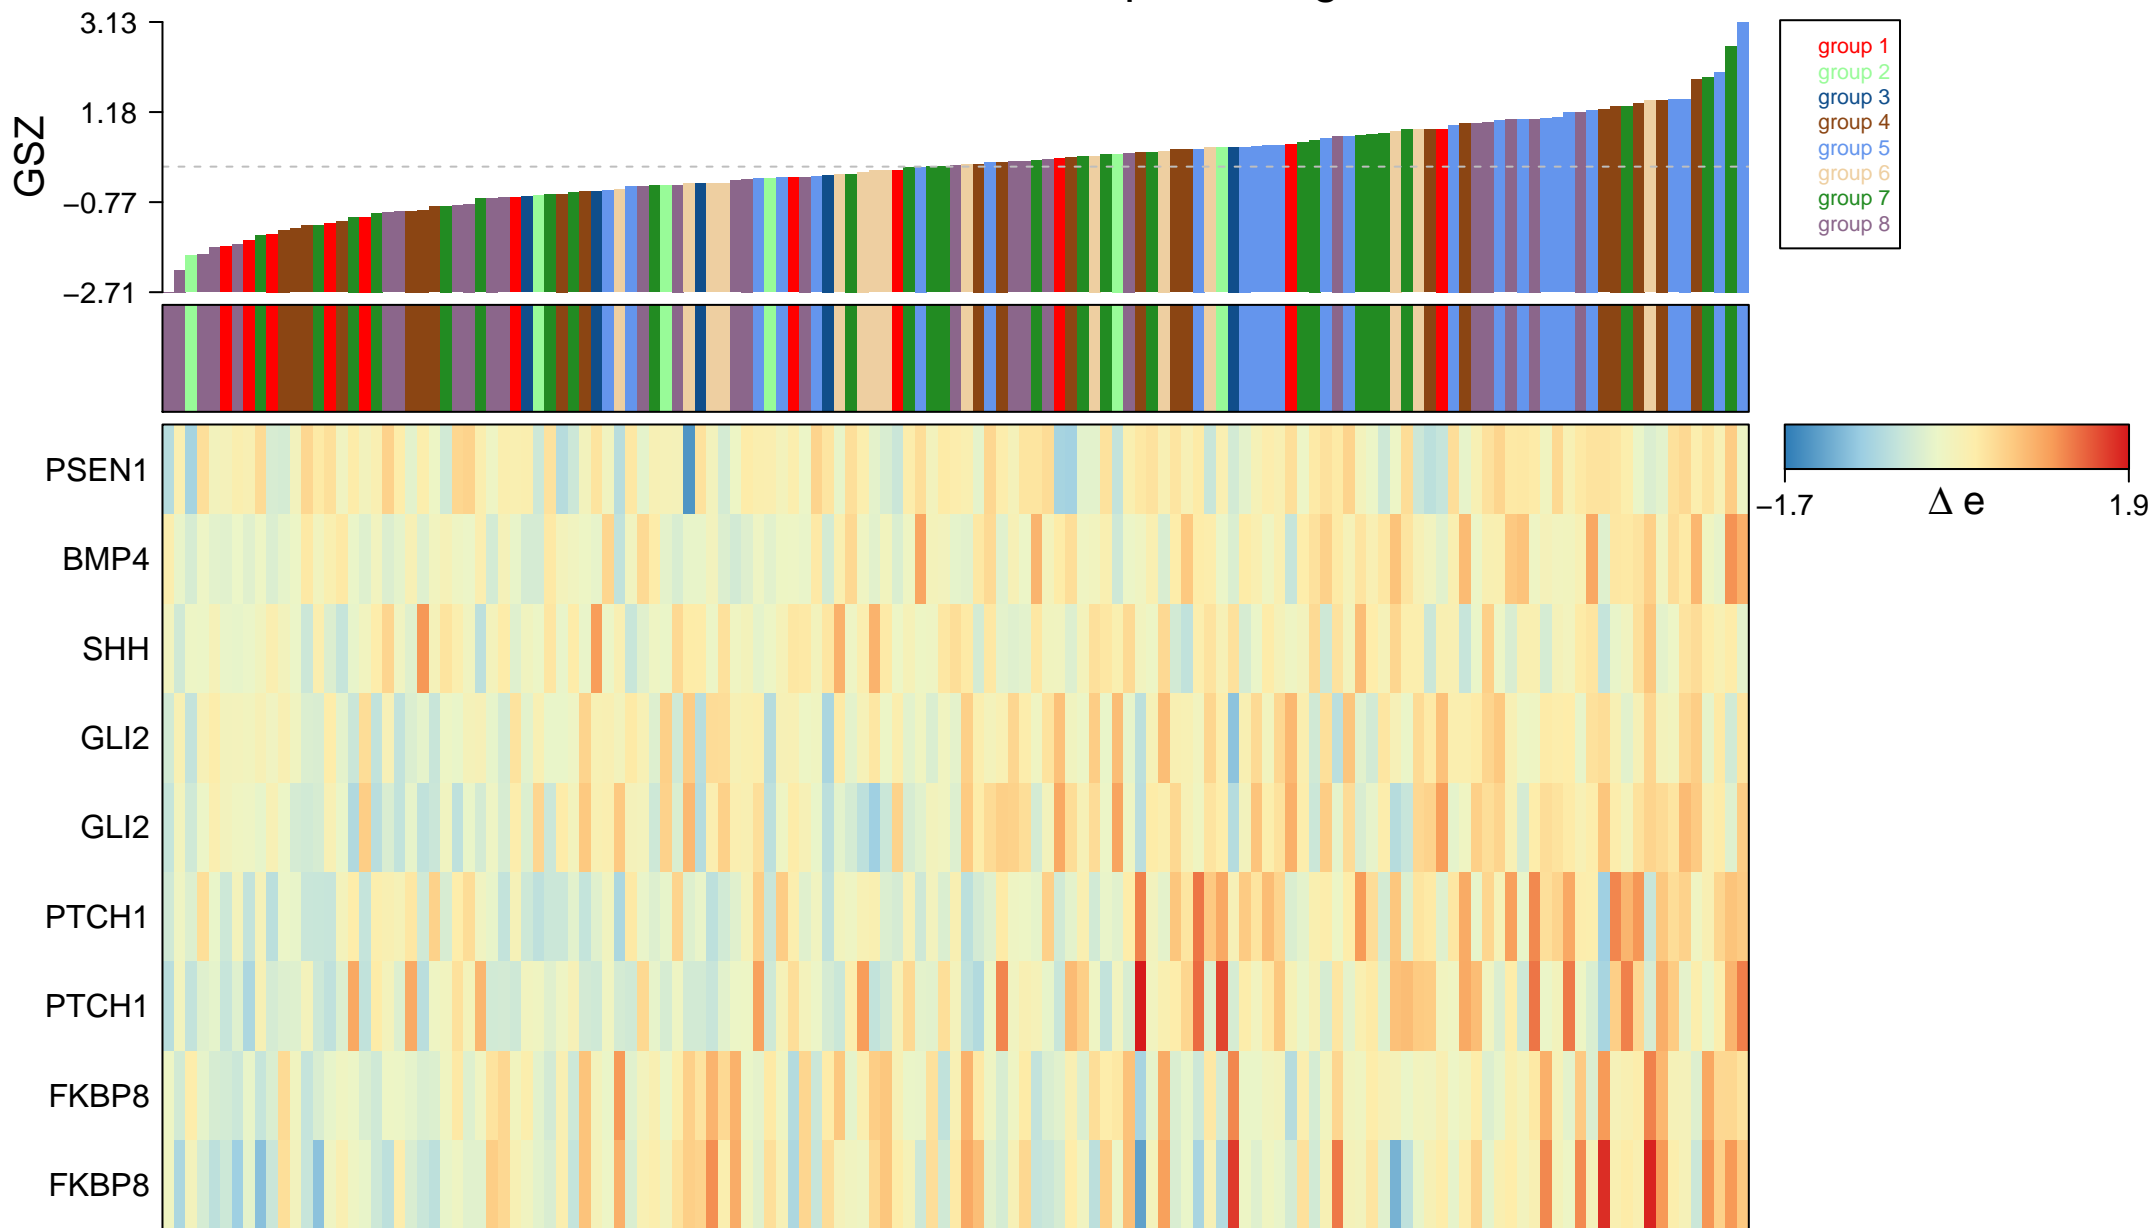

# dorsal/ventral neural tube patterning

# dorsal/ventral neural tube patterning

■ on  
■ -  
□ off