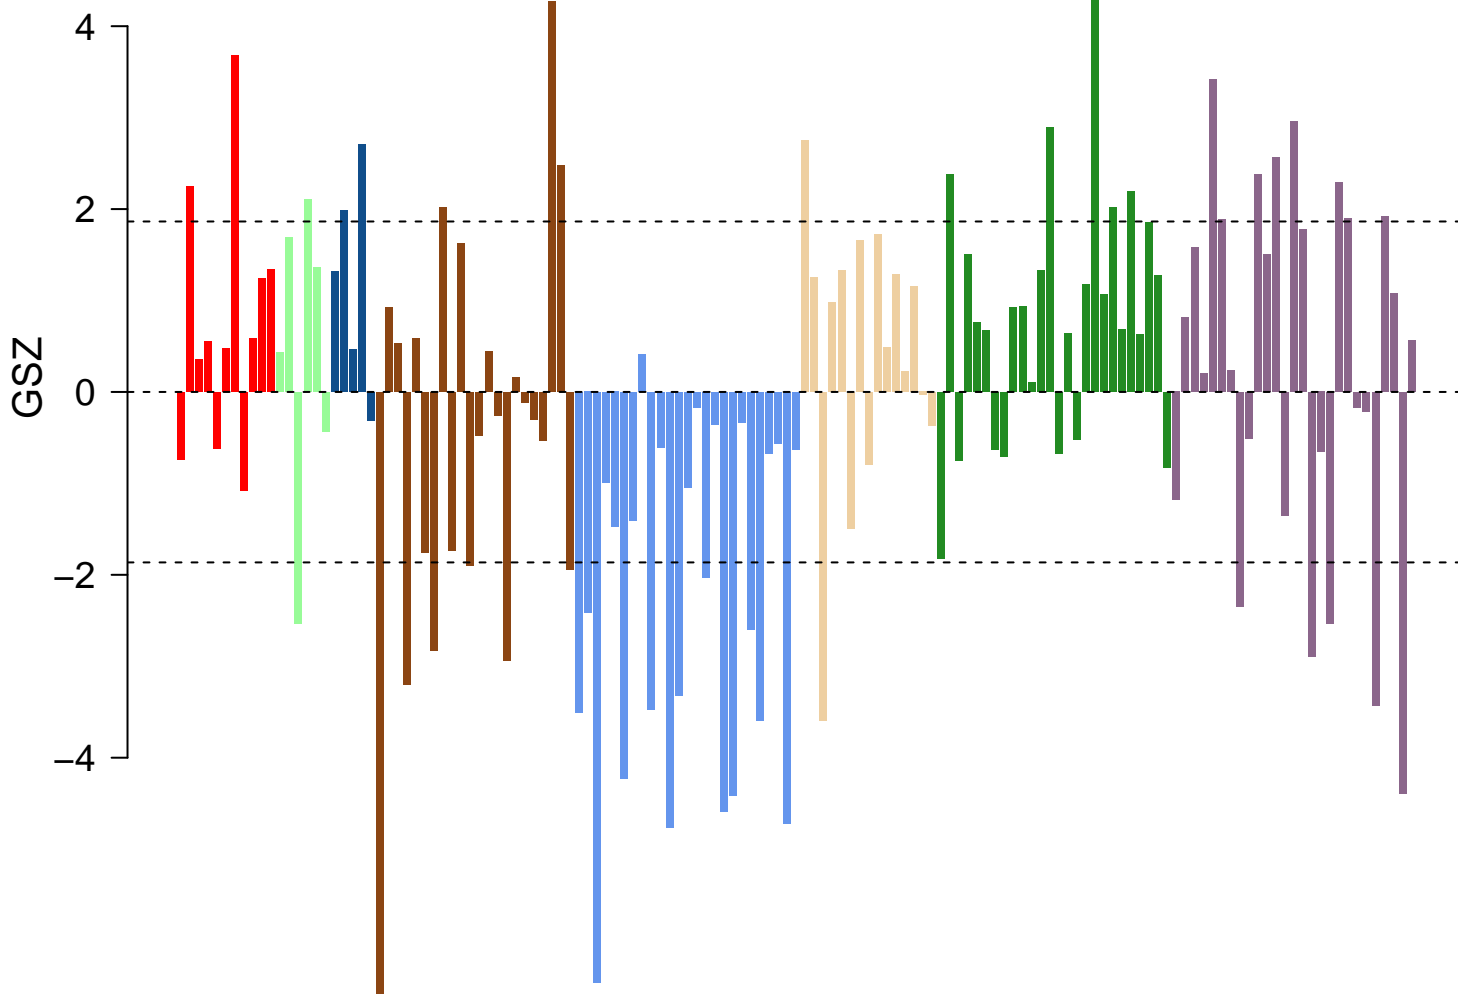

# cytochrome-c oxidase activity