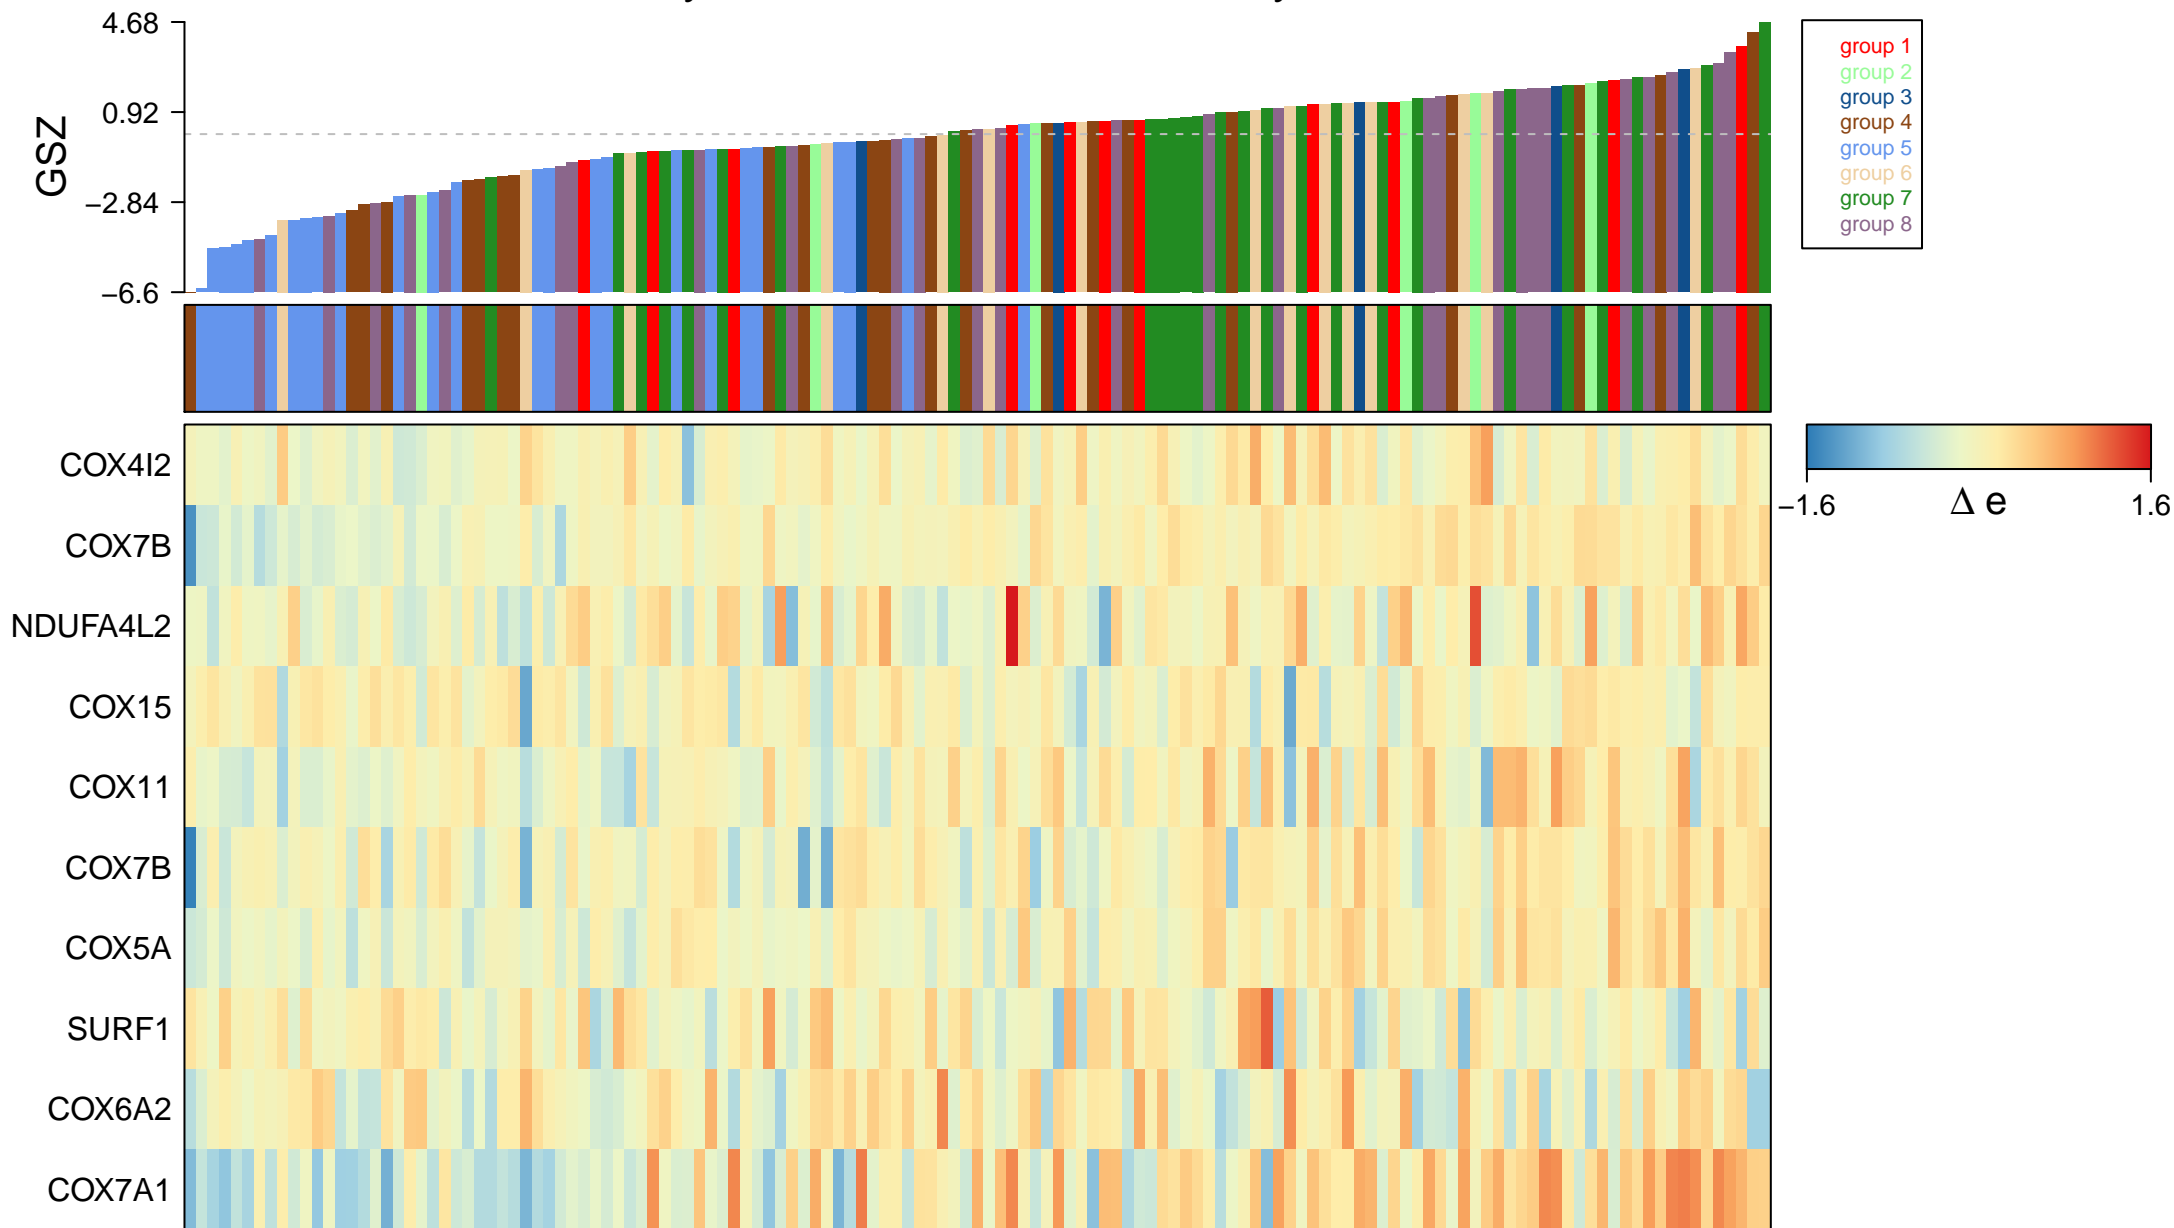

# cytochrome-c oxidase activity