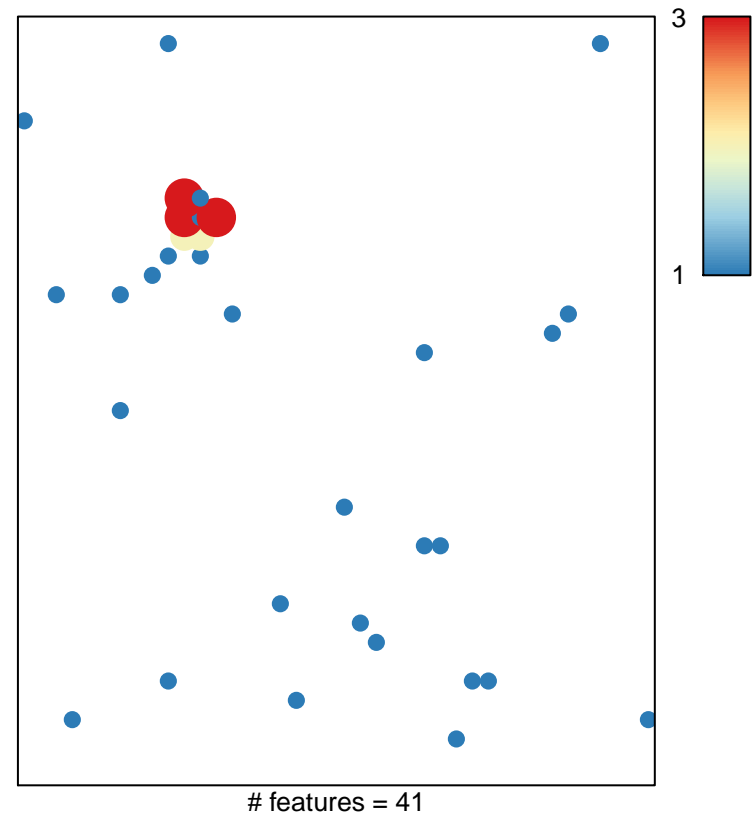

# cytochrome-c oxidase activity