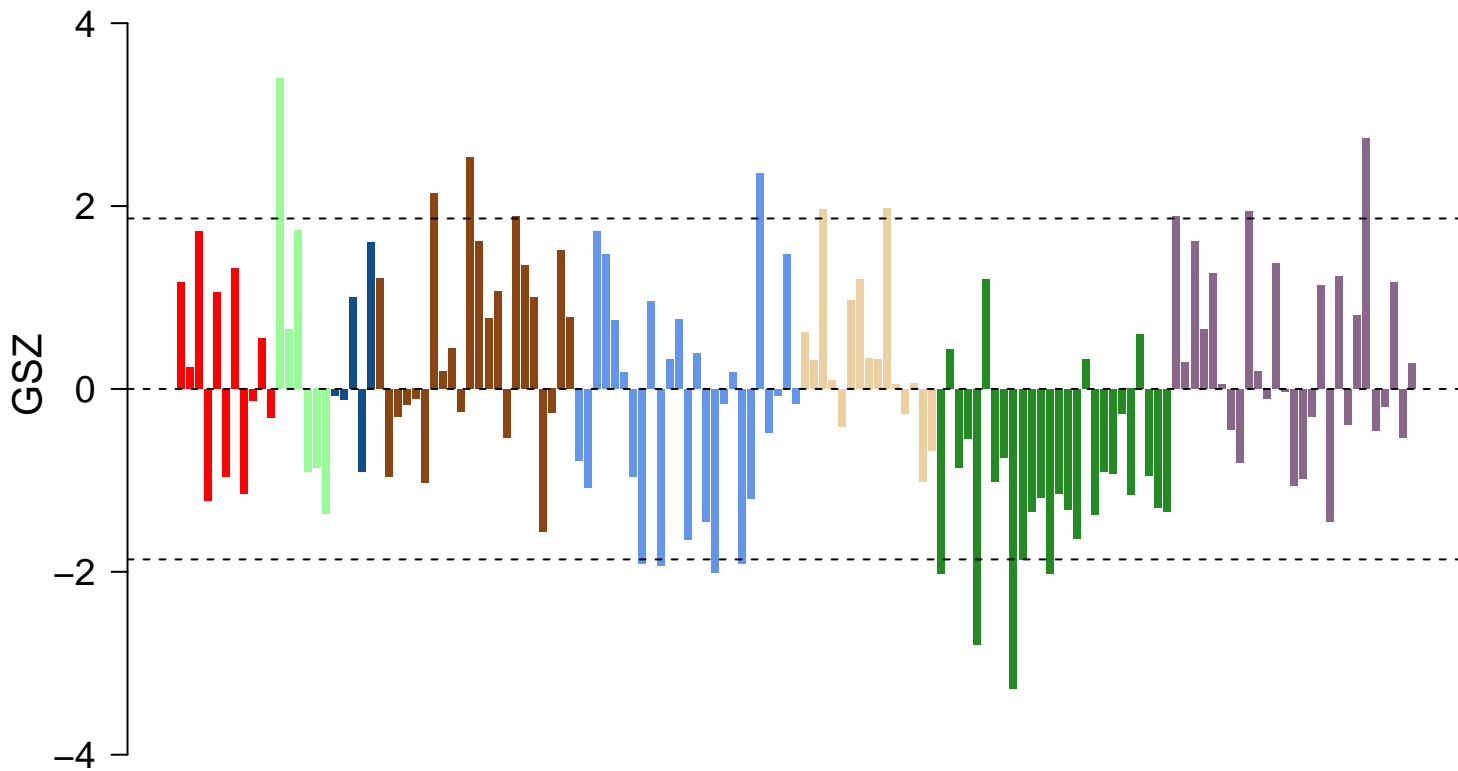

# cortical actin cytoskeleton organization