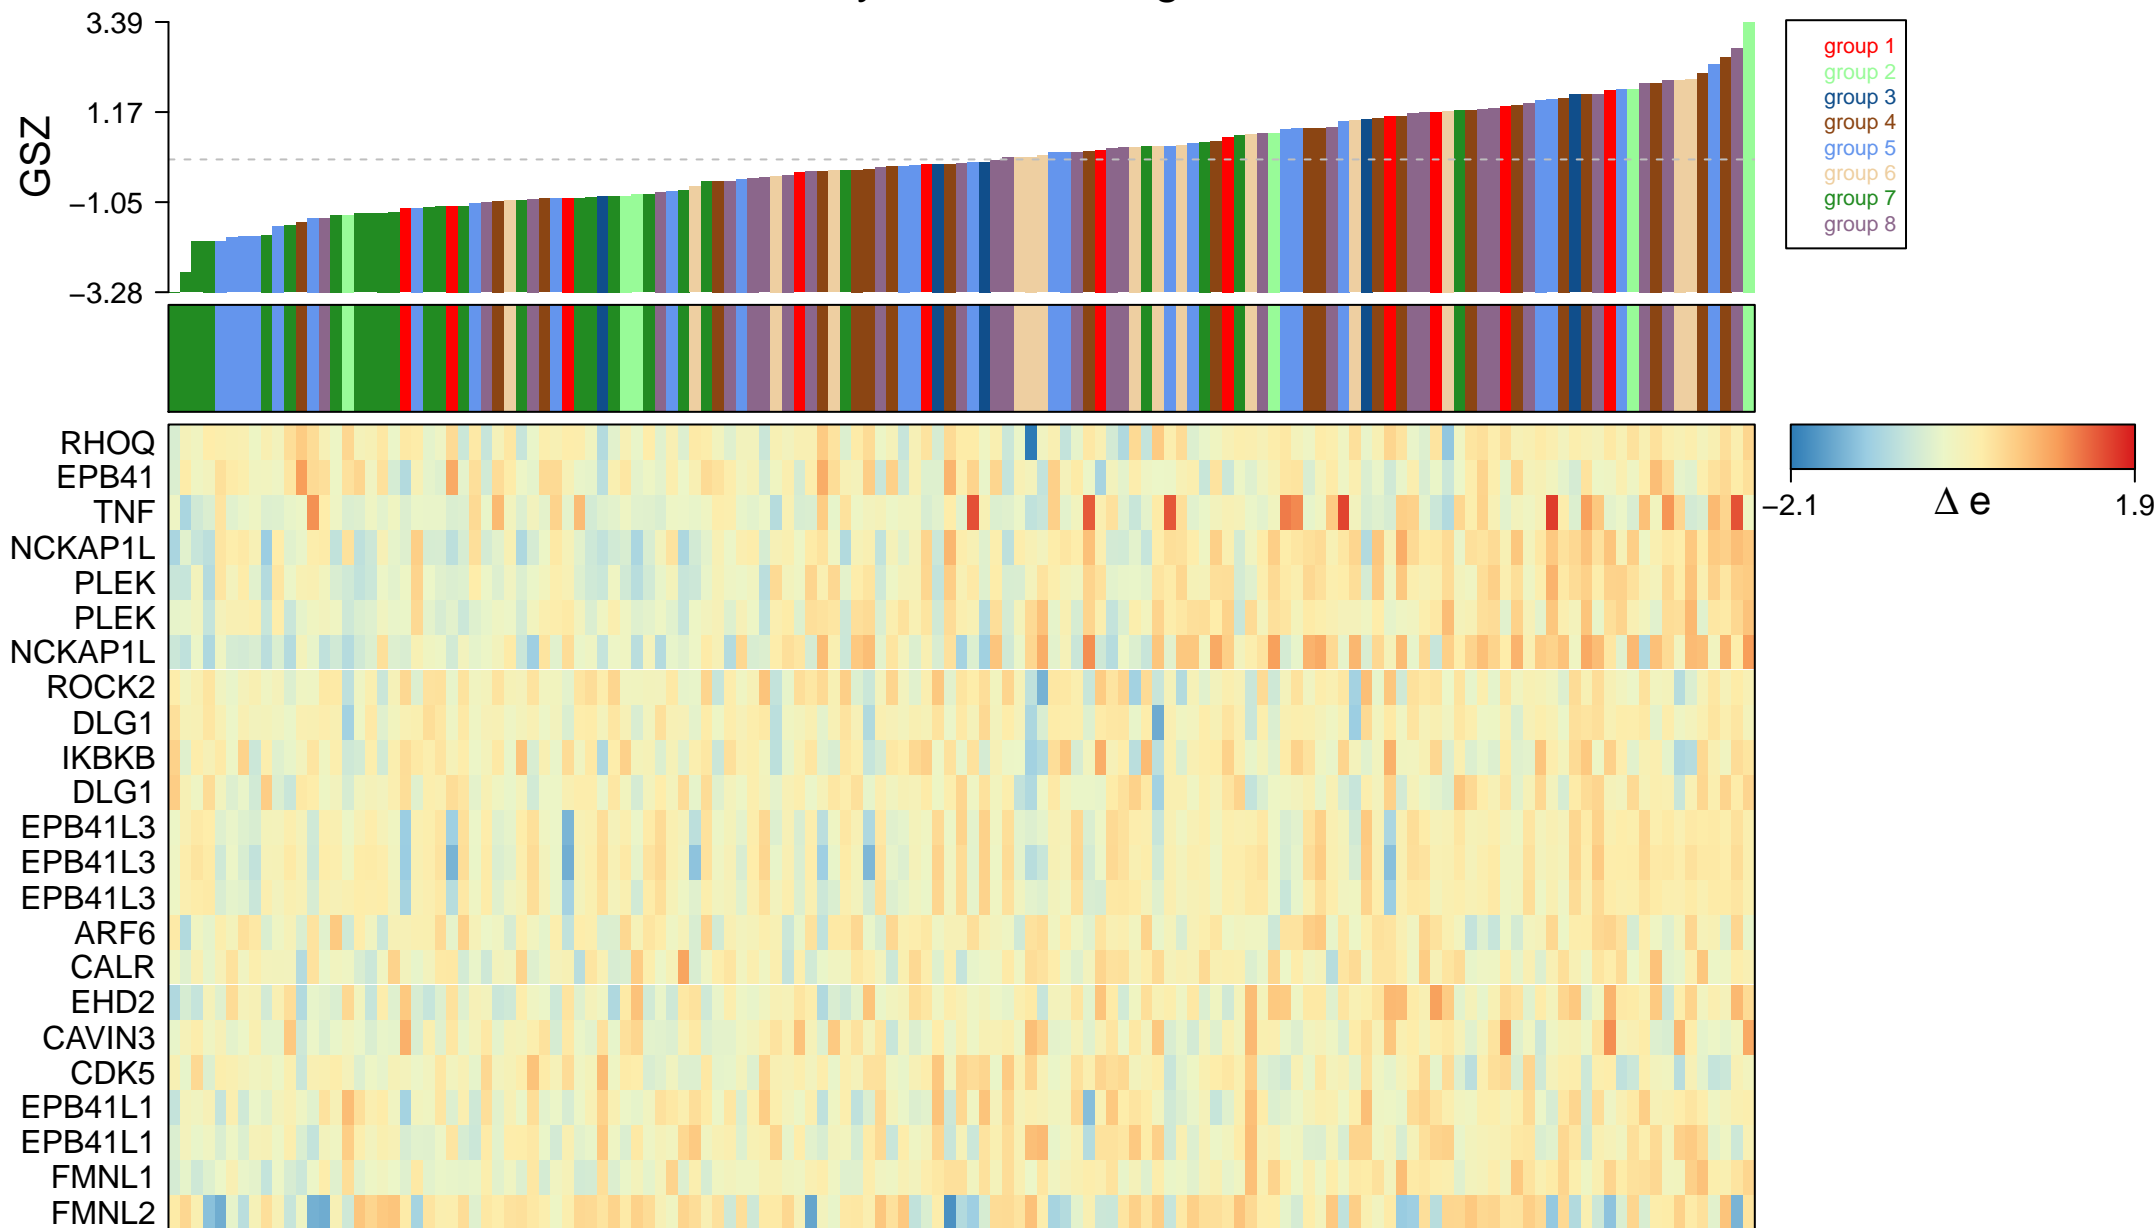

# cortical actin cytoskeleton organization