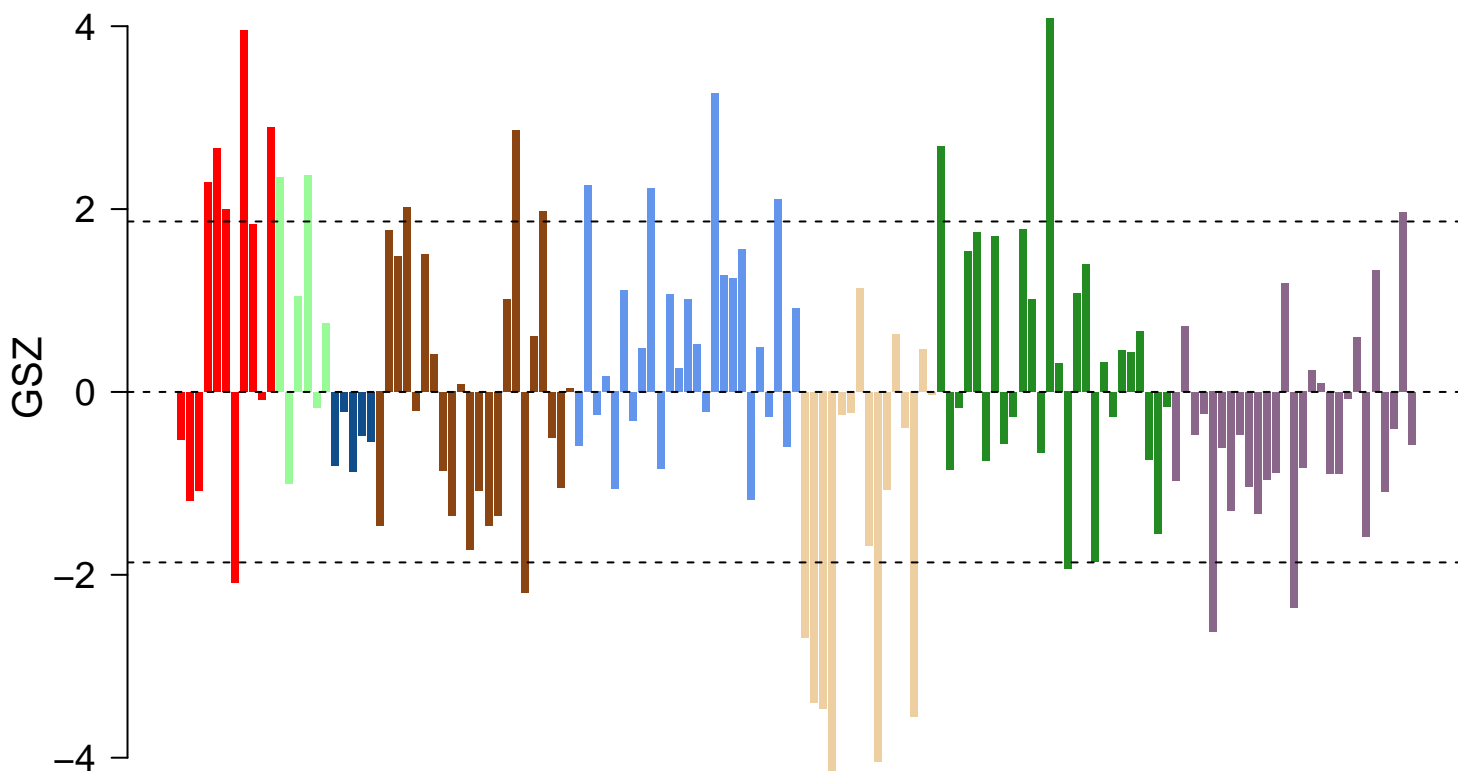

# ciliary basal body-plasma membrane docking