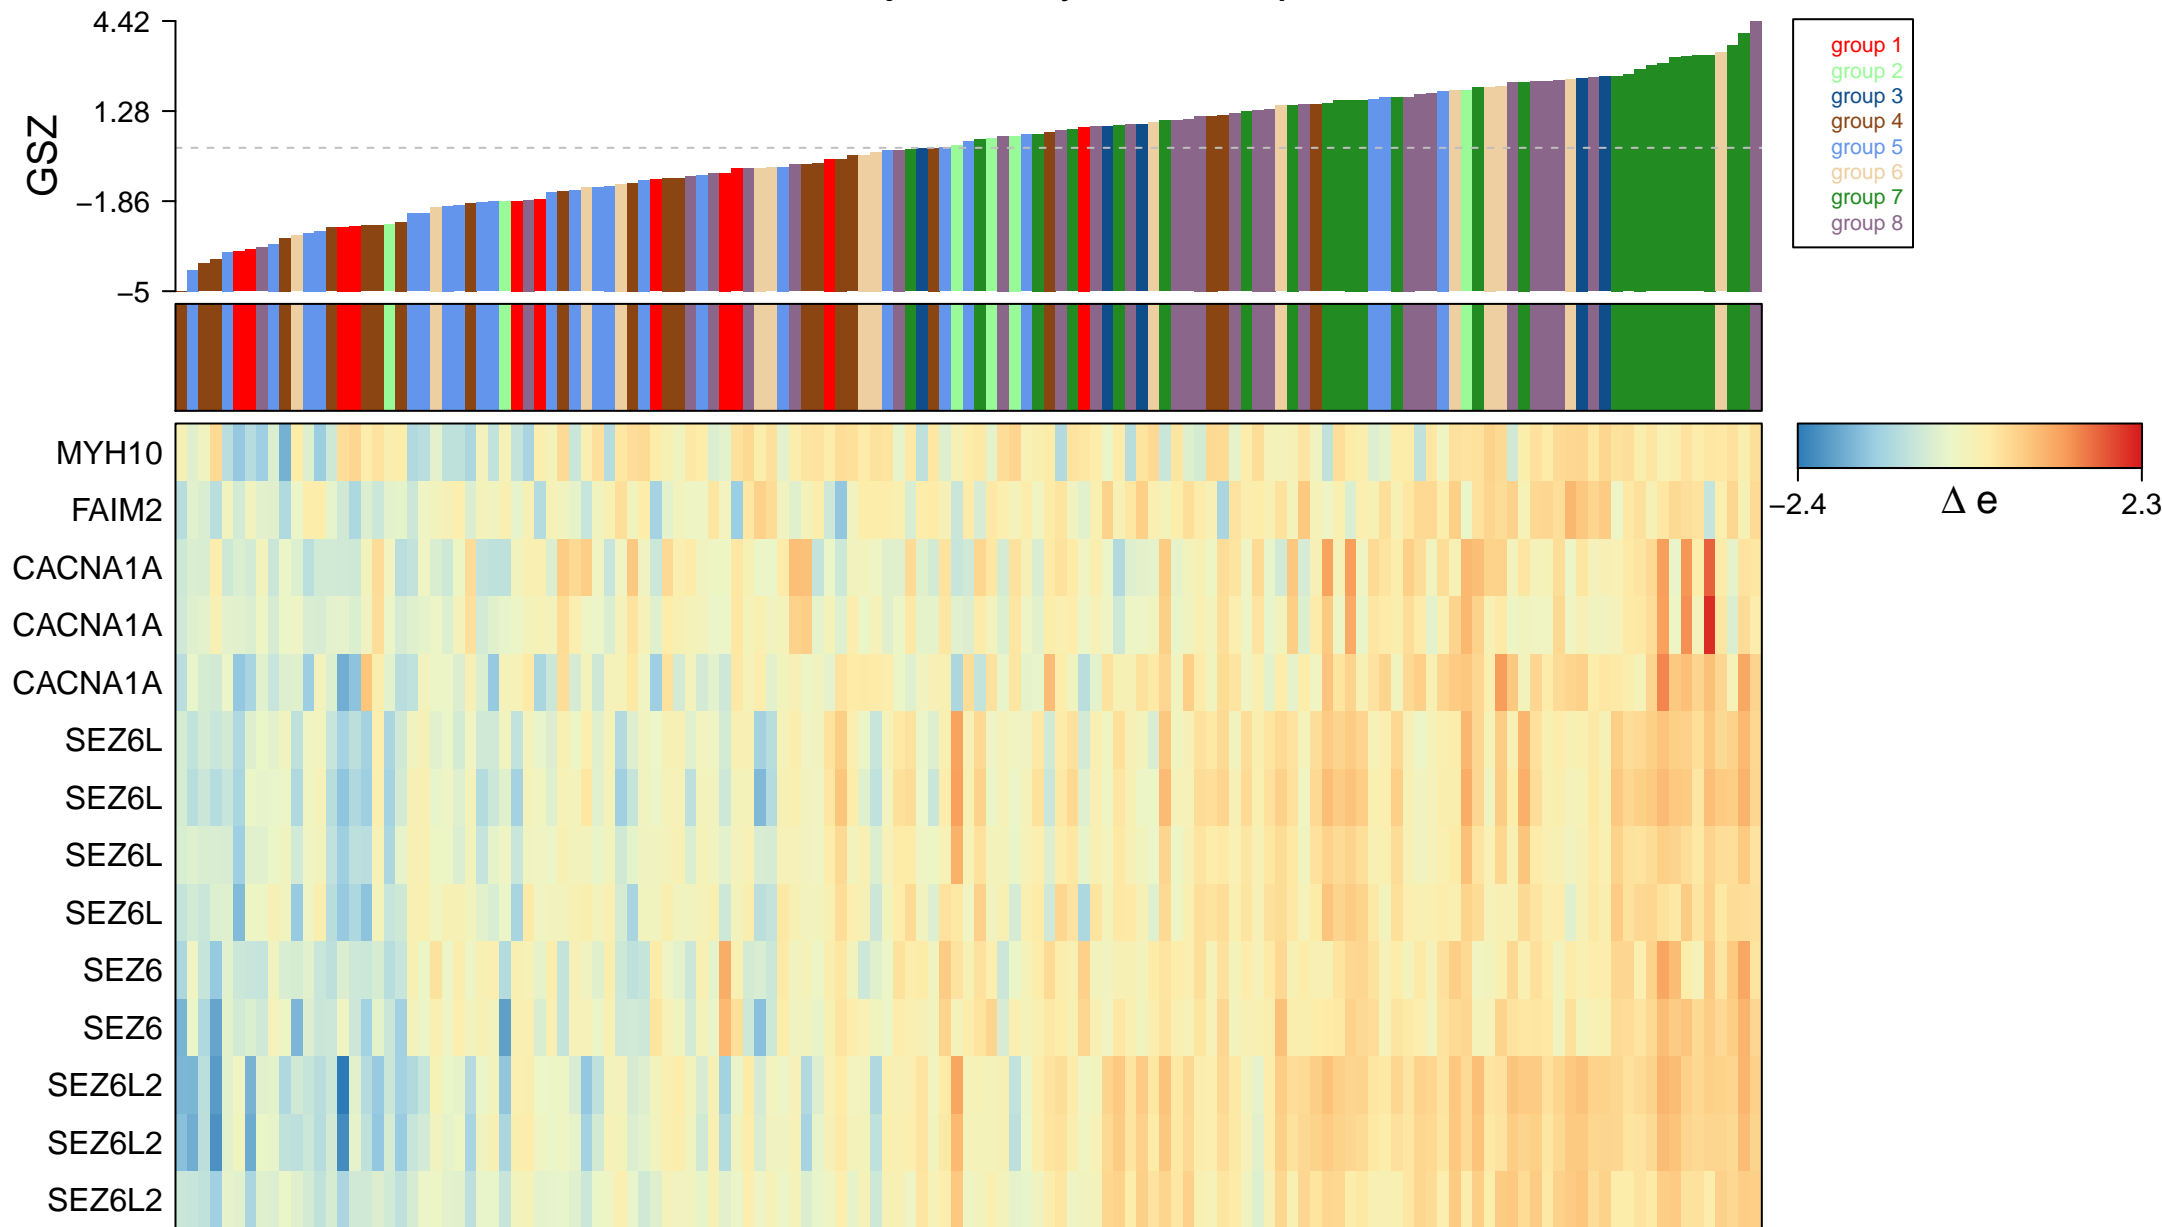

# cerebellar Purkinje cell layer development